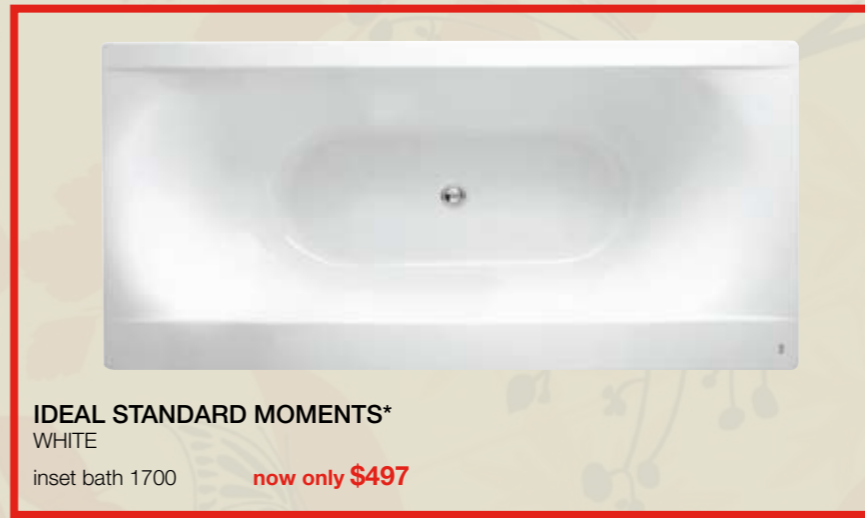

IDEAL STANDARD IMAGINE* WHITE
 toilet suite **\$676**
 WELS 4 STAR, 4.5/3LTR PER FLUSH

IDEAL STANDARD IMAGINE* WHITE
 inset bath **\$794**

IDEAL STANDARD IMAGINE* WHITE, 1 TAPHOLE
 vanity basin **\$376**
 vessel basin **\$371**
 semi recessed basin **\$376**
 wall basin **\$421**

MIZU
WITH SWIVEL, CHROME

R200 shower head **\$117**
WELS 3 STAR, 9LTR/MIN
300 vertical shower arm **\$47**
600 vertical shower arm **\$92**

IDEAL STANDARD MOMENTS*
WHITE

inset bath 1700 **now only \$497**