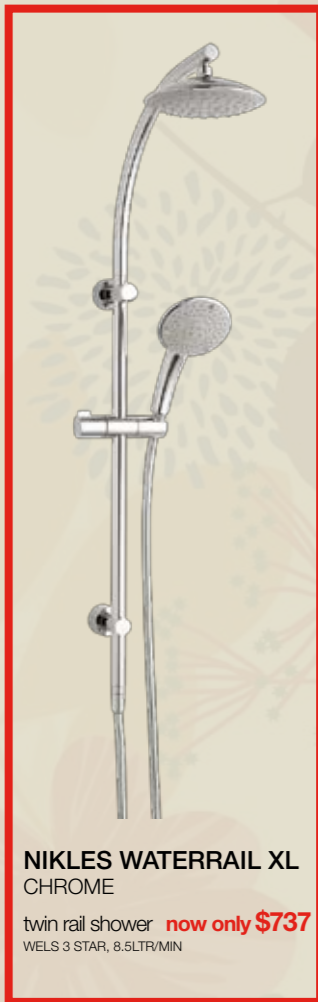

KADO PRODUCT SHOWN ABOVE

- 1 cirque square semi inset basin* white also available **\$354**
- vanity basin 400 **\$292**
- square counter basin **\$310**
- under counter basin **\$267**

KADO LUX
STAINLESS STEEL

KADO LURE
STAINLESS STEEL

round heated towel rail **\$982**
square 450 **\$1040**
square 600 **\$1054**

KADO LUX*

bath 1700 x 750 **\$537**

KADO LUX*
WHITE

counter basin **\$447**
arc undercounter 200 **\$347**
arc undercounter 430 **\$382**
arc vanity basin **\$427**

*tapware and waste sold separately

NIKLES WATERRAIL XL
CHROME

twin rail shower **now only \$737**
WELS 3 STAR, 8.5LTR/MIN

POSH SOLUS
CHROME

4 function rail shower **\$137**
WELS 3 STAR, 7.5LTR/MIN
1 function rail shower **\$121**
WELS 3 STAR, 9LTR/MIN
1 function hand shower **\$84**
WELS 3 STAR, 9LTR/MIN

NIKLES CUBIC
CHROME, 85CM

4 function rail shower **\$221**
WELS 3 STAR, 9LTR/MIN

SATINJET ESCAPE
CHROME

rail shower **\$297**
WELS 3 STAR, 9LTR/MIN
hand shower **\$253**
WELS 3 STAR, 9LTR/MIN
hi rise shower **\$285**
WELS 3 STAR, 9LTR/MIN