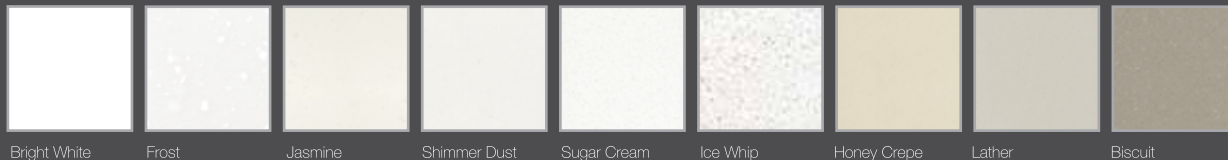

Cherry Pie® premium solid surface benchtops