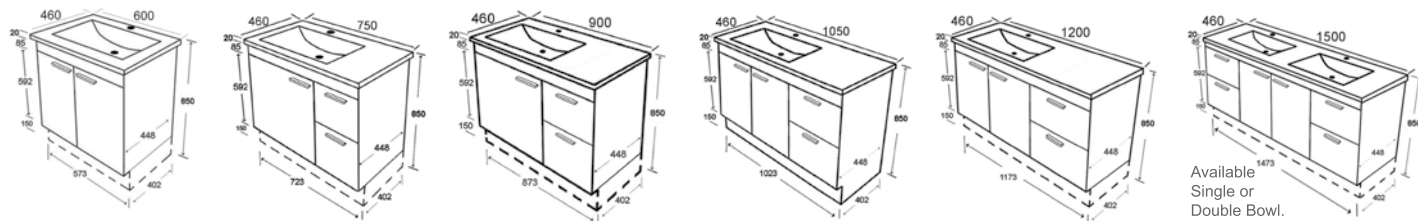

Conventional

Ensuite

All - Drawer