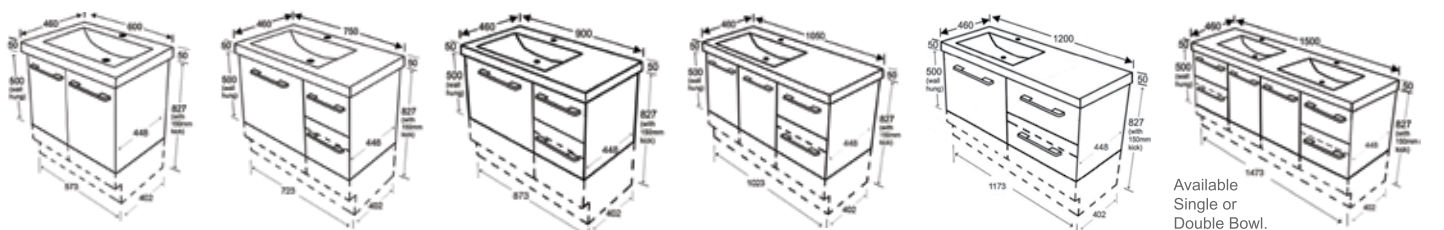

Medina 1200 wall hung, Left hand offset basin, Licorice silk.

Conventional:

Ensuite:

All - Drawer:

Available Single or Double Bowl.

Available Single or Double Bowl.

A modern take on the conventional vanity unit providing ample storage and user friendly features