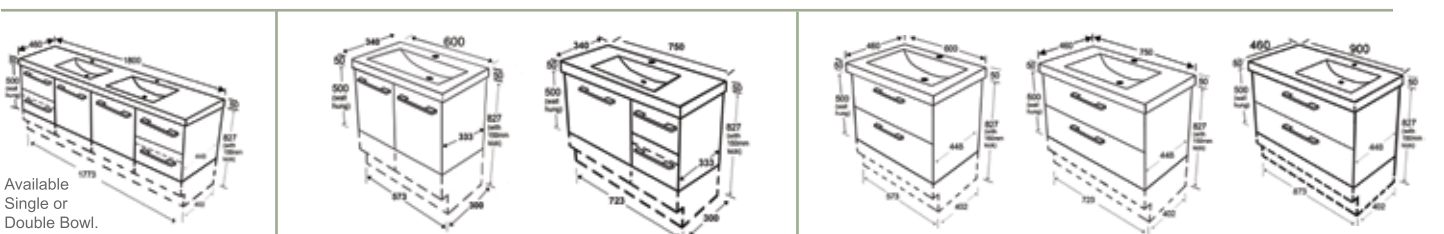

Medina 1200 wall hung, Left hand offset basin, Licorice silk.

Conventional:

Ensuite:

All - Drawer:

Available Single or Double Bowl.

Available Single or Double Bowl.

A modern take on the conventional vanity unit providing ample storage and user friendly features