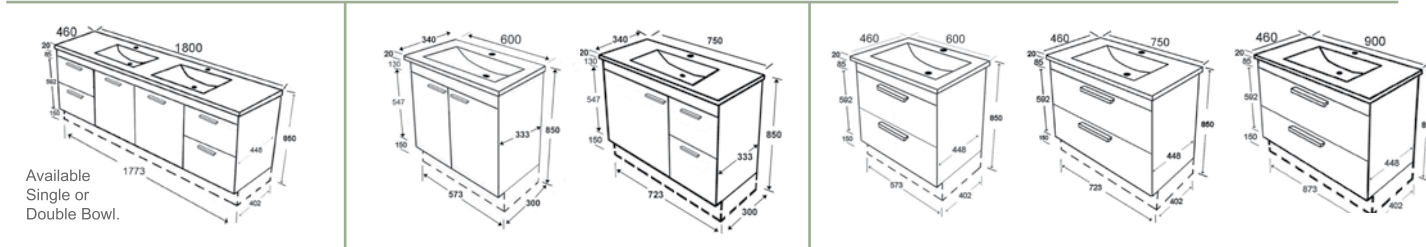

Oasis 900 All-Drawer Wall Hung

Conventional

Ensuite

All - Drawer

Available Single or Double Bowl.

Finishes Medina and Oasis

wenge

stringy bark