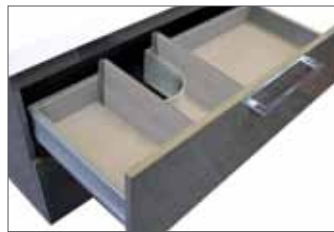

All-drawer units equipped with Architectural soft-close drawers with Micro-Trap, graphite interior and LED illumination.