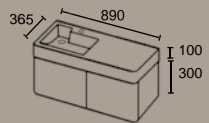

600

750

900

All sizes are nominal.
(Artists impression only)

ensuite collection

ECLIPSE

reece
Plumbing Centres

All models are left hand waste / right hand drawer only. 1 year warranty.

Reece. Part of every great Australian bathroom.™

Call 1800 032 566 or visit www.reece.com.au for your nearest Reece showroom.
Due to limitations in the printing process the colours in this brochure are a guide only.

Images: ECLIPSE 600
shown with no handle option