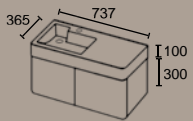

600

750

900

All sizes are nominal.
(Artists impression only)

ensuite collection

ECLIPSE

reece
Plumbing Centres

All models are left hand waste / right hand drawer only. 1 year warranty.

Reece. Part of every great Australian bathroom.™

Call 1800 032 566 or visit www.reece.com.au for your nearest Reece showroom.
Due to limitations in the printing process the colours in this brochure are a guide only.

Images: ECLIPSE 600
shown with no handle option