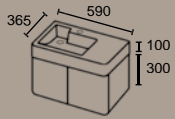

600

750

900

All sizes are nominal.
(Artists impression only)

ensuite collection

ECLIPSE

reece
Plumbing Centres

All models are left hand waste / right hand drawer only. 1 year warranty.

Reece. Part of every great Australian bathroom.™

Call 1800 032 566 or visit www.reece.com.au for your nearest Reece showroom.
Due to limitations in the printing process the colours in this brochure are a guide only.

Images: ECLIPSE 600
shown with no handle option