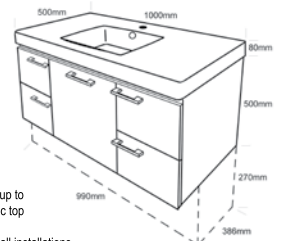

envy 1000

centre bowl. (drawers both sides with RH cosmetic)

NOTE: Please allow tolerance of up to +8mm in over-all length of ceramic top as design has tapered edges. Not recommended for between-wall installations.

Your bathroom. Your life.™

Visit any one of our 280 showrooms around Australia for all the latest products, concepts and inspiration to make your bathroom whatever you want it to be. And for the ultimate bathroom experience, go to one of our new bathroom life™ stores where you will find the biggest range of leading Australian and international brands.

Call **1800 032 566** or visit www.reece.com.au for your nearest bathroom showroom.

V3 Envy vanity units are covered by a 7 year warranty. Tapware and accessories sold separately.