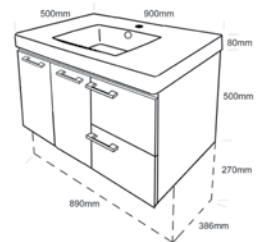

envy 900

centre bowl. (available left or right hand drawers)