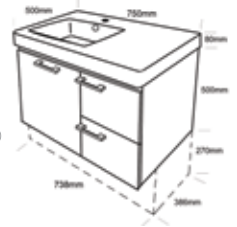

SPECS: all sizes are nominal

envy 750

available left or right hand bowl. (basin positioned opposite drawer side)