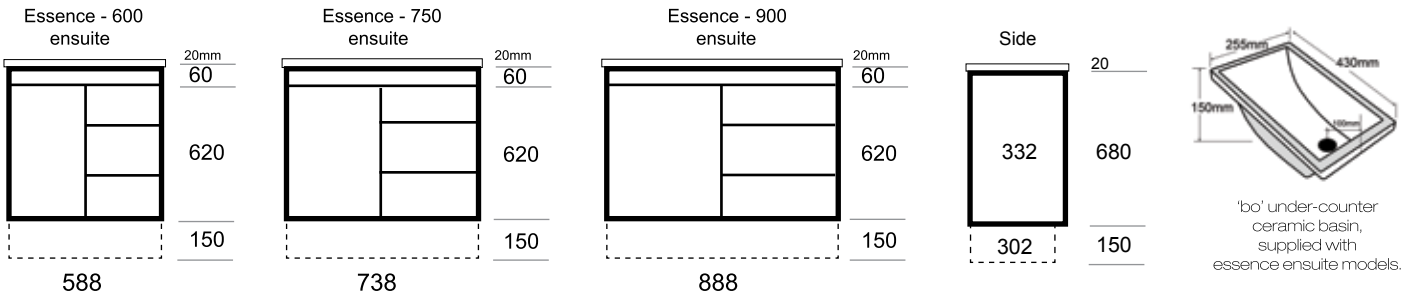

step 1: select size & configuration

full depth

Essence full-depth vanities available wall hung (500mm cabinet height) or with kick (600mm cabinet height plus 230mm detached kickboard). Also available in kick model to suit tall above-counter basins on request (500mm cabinet plus 230mm detached kickboard). Include metal-sided drawers. Essence 750, 900 & 1200 available left or right hand drawers. Basin positioned opposite drawer side unless otherwise specified. 1200 centre bowl available drawers both sides. Essence 1500 & 1800 available single or double bowl. **Basins sold separately.**

ensuite

Essence ensuite vanities available wall hung or with kick. Include metal, full-extension drawers. Available left or right hand drawers. Basin positioned opposite drawer side. **Bo under-counter basin included.**

step 2: select basin (full-depth units)