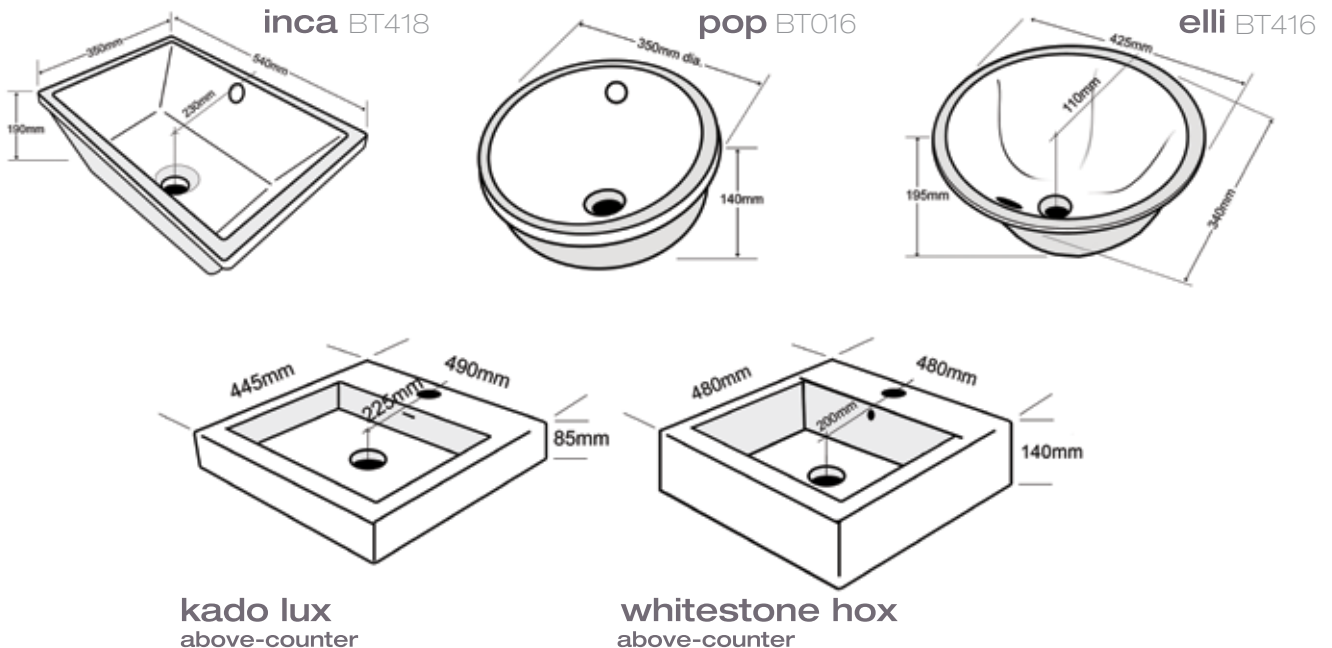

step 2: select basin (full-depth units)