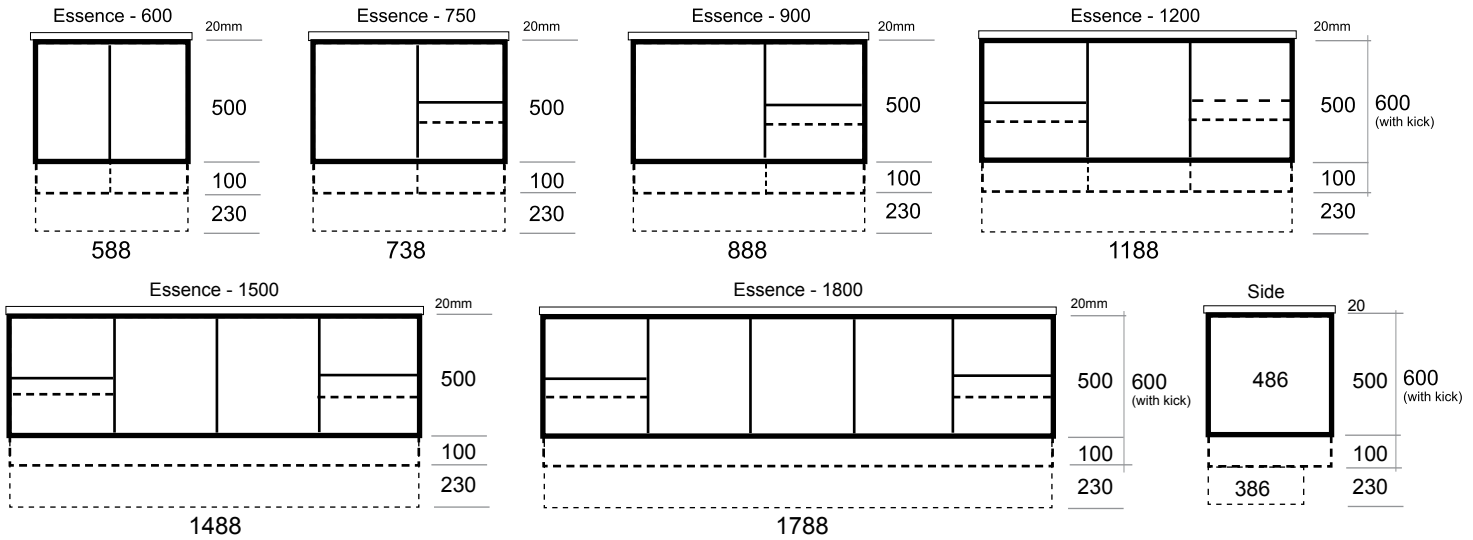

# basins

**inca**  
under-counter basin  
540x350x190 (cut out 460x270)

**kado lux**  
above-counter basin  
490x445x85 \*pictured with optional basin rack.

**pop**  
under-counter basin  
350x350x140 (cut out 300mm)

**whitstone hox**  
above-counter basin  
480x480x140

**elli**  
under-counter basin  
425x340x195 (cut out 360x278)

available in:

500x800mm - 1 door	900x800mm - 2 door
600x800mm - 2 door	1200x800mm - 2 door
750x800mm - 3 door	1200x800mm - 3 door

Total depth - 150mm (130mm cabinet, 20mm door)

## full depth

Essence full-depth vanities available wall hung (500mm cabinet height) or with kick (600mm cabinet height plus 230mm detached kickboard). Also available in kick model to suit tall above-counter basins on request (500mm cabinet plus 230mm detached kickboard). Include metal-sided drawers. Essence 750, 900 & 1200 available left or right hand drawers. Basin positioned opposite drawer side unless otherwise specified. 1200 centre bowl available drawers both sides. Essence 1500 & 1800 available single or double bowl. **Basins sold separately.**