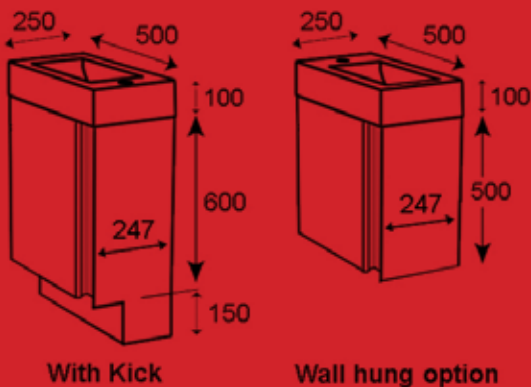

companion specs

shaving cabinet

complete your new bathroom with the practicality of an essence mirrored shaving cabinet. finished in white gloss polyurethane, together with the clean polished edge of the mirrored doors, essence shaving cabinets are an appealing, simple storage solution for any bathroom.

available in:

500x800mm - 1 door	900x800mm - 2 door
600x800mm - 2 door	1200x800mm - 2 door
750x800mm - 3 door	1200x800mm - 3 door

Total depth - 150mm (130mm cabinet, 20mm door)