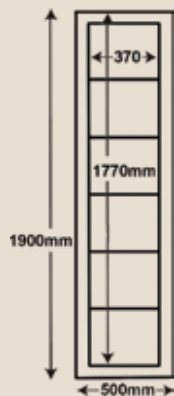

Cut out size:
1800x400
Depth total = 96mm,
(78mm in wall recess,
18mm out of recess)