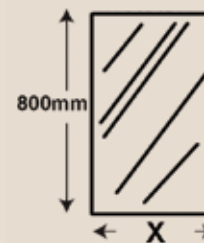

500x800	850x800
600x800	900x800
650x800	1050x800
750x800	1200x800

Depth Total = 150mm
(130mm Cabinet,
20mm Mirrored Door)

Shaving Cabinet range feature full polished edge mirror front,
white gloss polyurethane cabinet & 'Soft-close' doors.

12 Month Warranty on All Mirrors
5 Year Warranty on All Cabinets

Bathroom Cabinets

Reece. Part of every great Australian bathroom.™

Call 1800 032 566 or visit www.reece.com.au for your nearest Reece showroom.
Due to limitations in the printing process the colours in this brochure are a guide only.