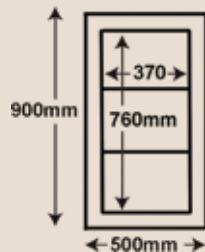

Cut out size:
800x400
Depth total = 96mm,
(78mm in wall recess,
18mm out of recess)