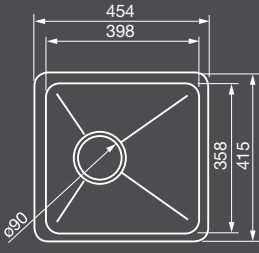

AFA  
SINKS

EXACT DOUBLE BOWL - 792MM X 444MM, 0 TAP HOLE INSET OR UNDERMOUNT INSTALLATION, EACH BOWL 28.5L CAPACITY

EXACT DOUBLE BOWL - LEFT OR RIGHT HAND BOWL - 1208MM X 450MM, 0 TAP HOLE INSET OR UNDERMOUNT INSTALLATION, EACH BOWL 28.5L CAPACITY, FLAT DRAINER

EXACT

SINGLE BOWL - LEFT OR RIGHT HAND BOWL - 950MM X 450MM, 0 TAP HOLE  
INSET OR UNDERMOUNT INSTALLATION, BOWL CAPACITY 36L, FLAT DRAINER

EXACT

SINGLE BOWL - 404MM X 444MM, 0 TAP HOLE  
INSET OR UNDERMOUNT INSTALLATION, BOWL CAPACITY 28.5L

**CUBELINE** SINGLE BOWL, 0 TAP HOLE  
UNDERMOUNT SINK 415MM X 454MM  
BOWL CAPACITY 32L

**CUBELINE** SINGLE BOWL, 0 TAP HOLE  
UNDERMOUNT SINK 506MM X 456MM  
BOWL CAPACITY 41L

**CUBELINE** DOUBLE BOWL, 1 TAP HOLE  
TC INSET 1150MM X 500MM  
BOWL CAPACITY 32L LARGE & 18L SMALL

**CUBELINE** DOUBLE BOWL, 1 TAPHOLE  
DP INSET 1250MM X 500MM  
BOWL CAPACITY 41L LARGE & 18L SMALL

**CUBELINE** DOUBLE BOWL, 0 TAP HOLE  
UNDERMOUNT SINK 802MM X 454MM  
BOWL CAPACITY 32L EACH

**CUBELINE** BAR SINK, 1 TAP HOLE  
485MM X 468MM  
BOWL CAPACITY 38L