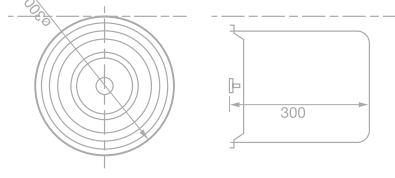

**DISH** STAINLESS STEEL  
**RACK** SUITS ALL SINKS

**CHOPPING BOARD** BAMBOO (NOT SUITABLE FOR BAR SINK)  
SUITS CUBELINE INSET SINKS

**DISH BASKET** STAINLESS STEEL  
SUITS ALL CUBELINE SINKS

**COLANDER** STAINLESS STEEL  
SUITS CUBELINE 1150 AND 1250 INSET SINKS

**WASTE BIN** STAINLESS STEEL

**FLOW**  
SINGLE BOWL UNDERMOUNT SINK  
540MM X 440MM, BOWL CAPACITY 48L

**FLOW**  
DOUBLE BOWL UNDERMOUNT SINK  
802MM X 454MM, BOWL CAPACITY 32L

**FLOW**  
SINGLE BOWL UNDERMOUNT SINK  
428MM X 388MM, BOWL CAPACITY 27L

**FLOW**  
DOUBLE BOWL, 0 TAP HOLE  
UNDERMOUNT SINK, 854MM X 506MM  
BOWL CAPACITY 46.5L LARGE & 30L SMALL

With its gentle, effortless curves, Flow represents timeless sophistication. Available in single or double bowl options and undermount only. Pressed from 1.5mm stainless steel.