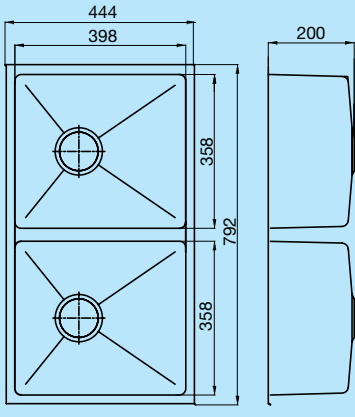

AFA  
SINKS

EXACT DOUBLE BOWL - 792MM X 444MM, 0 TAP HOLE INSET OR UNDERMOUNT INSTALLATION, EACH BOWL 28.5L CAPACITY

EXACT DOUBLE BOWL - LEFT OR RIGHT HAND BOWL - 1208MM X 450MM, 0 TAP HOLE INSET OR UNDERMOUNT INSTALLATION, EACH BOWL 28.5L CAPACITY, FLAT DRAINER

EXACT

SINGLE BOWL - LEFT OR RIGHT HAND BOWL - 950MM X 450MM, 0 TAP HOLE  
INSET OR UNDERMOUNT INSTALLATION, BOWL CAPACITY 36L, FLAT DRAINER

EXACT

SINGLE BOWL - 404MM X 444MM, 0 TAP HOLE  
INSET OR UNDERMOUNT INSTALLATION, BOWL CAPACITY 28.5L

**CUBELINE** DOUBLE BOWL, 1 TAPHOLE  
DP INSET 1250MM X 500MM  
BOWL CAPACITY 41L LARGE & 18L SMALL

**CUBELINE** DOUBLE BOWL, 0 TAP HOLE  
UNDERMOUNT SINK 802MM X 454MM  
BOWL CAPACITY 32L EACH

**CUBELINE** BAR SINK, 1 TAP HOLE  
485MM X 468MM  
BOWL CAPACITY 38L

**FLOW**  
DOUBLE BOWL, 0 TAP HOLE  
UNDERMOUNT SINK, 854MM X 506MM  
BOWL CAPACITY 46.5L LARGE & 30L SMALL

With its gentle, effortless curves, Flow represents timeless sophistication. Available in single or double bowl options and undermount only. Pressed from 1.5mm stainless steel.