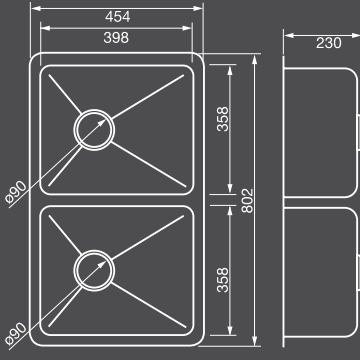

**CUBELINE** SINGLE BOWL, 0 TAP HOLE  
UNDERMOUNT SINK 415MM X 454MM  
BOWL CAPACITY 32L

**CUBELINE** SINGLE BOWL, 0 TAP HOLE  
UNDERMOUNT SINK 506MM X 456MM  
BOWL CAPACITY 41L

**CUBELINE** DOUBLE BOWL, 1 TAP HOLE  
TC INSET 1150MM X 500MM  
BOWL CAPACITY 32L LARGE & 18L SMALL

**CUBELINE** DOUBLE BOWL, 1 TAPHOLE  
DP INSET 1250MM X 500MM  
BOWL CAPACITY 41L LARGE & 18L SMALL

**CUBELINE** DOUBLE BOWL, 0 TAP HOLE  
UNDERMOUNT SINK 802MM X 454MM  
BOWL CAPACITY 32L EACH

**CUBELINE** BAR SINK, 1 TAP HOLE  
485MM X 468MM  
BOWL CAPACITY 38L

**CUBELINE** SINGLE BOWL - AVAIL LEFT & RIGHT HAND  
DP INSET 930MM X 500MM, 1 TAP HOLE  
BOWL CAPACITY 32L

**FLOW**  
DOUBLE BOWL, 0 TAP HOLE  
UNDERMOUNT SINK, 854MM X 506MM  
BOWL CAPACITY 46.5L LARGE & 30L SMALL

With its gentle, effortless curves, Flow represents timeless sophistication. Available in single or double bowl options and undermount only. Pressed from 1.5mm stainless steel.