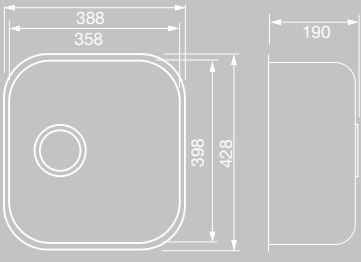

**CUBELINE** SINGLE BOWL - AVAIL LEFT & RIGHT HAND  
DP INSET 930MM X 500MM, 1 TAP HOLE  
BOWL CAPACITY 32L

**WASTE BIN** STAINLESS STEEL

**FLOW**  
SINGLE BOWL UNDERMOUNT SINK  
540MM X 440MM, BOWL CAPACITY 48L

**FLOW**  
DOUBLE BOWL UNDERMOUNT SINK  
802MM X 454MM, BOWL CAPACITY 32L

**FLOW**  
SINGLE BOWL UNDERMOUNT SINK  
428MM X 388MM, BOWL CAPACITY 27L

**FLOW**  
DOUBLE BOWL, 0 TAP HOLE  
UNDERMOUNT SINK, 854MM X 506MM  
BOWL CAPACITY 46.5L LARGE & 30L SMALL

With its gentle, effortless curves, Flow represents timeless sophistication. Available in single or double bowl options and undermount only. Pressed from 1.5mm stainless steel.

# FLOW

**VERTUS** SINGLE BOWL UNDERMOUNT SINK  
340MM X 400MM, BOWL CAPACITY 30L

**VERTUS** SINGLE BOWL UNDERMOUNT SINK  
540MM X 440MM, BOWL CAPACITY 44L

**VERTUS** DOUBLE BOWL UNDERMOUNT SINK  
750MM X 440MM, BOWL CAPACITY 30L EA.