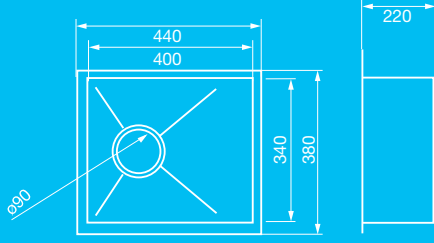

**WASTE BIN** STAINLESS STEEL

**FLOW**  
SINGLE BOWL UNDERMOUNT SINK  
540MM X 440MM, BOWL CAPACITY 48L

**FLOW**  
DOUBLE BOWL UNDERMOUNT SINK  
802MM X 454MM, BOWL CAPACITY 32L

**FLOW**  
SINGLE BOWL UNDERMOUNT SINK  
428MM X 388MM, BOWL CAPACITY 27L

**FLOW**  
DOUBLE BOWL, 0 TAP HOLE  
UNDERMOUNT SINK, 854MM X 506MM  
BOWL CAPACITY 46.5L LARGE & 30L SMALL

With its gentle, effortless curves, Flow represents timeless sophistication. Available in single or double bowl options and undermount only. Pressed from 1.5mm stainless steel.

# FLOW

**VERTUS** SINGLE BOWL UNDERMOUNT SINK  
340MM X 400MM, BOWL CAPACITY 30L

**VERTUS** SINGLE BOWL UNDERMOUNT SINK  
540MM X 440MM, BOWL CAPACITY 44L

**VERTUS** DOUBLE BOWL UNDERMOUNT SINK  
750MM X 440MM, BOWL CAPACITY 30L EA.