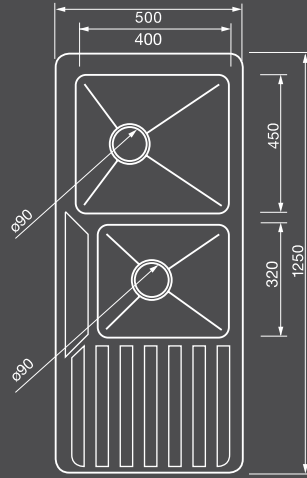

EXACT

SINGLE BOWL - LEFT OR RIGHT HAND BOWL - 950MM X 450MM, 0 TAP HOLE  
INSET OR UNDERMOUNT INSTALLATION, BOWL CAPACITY 36L, FLAT DRAINER

EXACT

SINGLE BOWL - 404MM X 444MM, 0 TAP HOLE  
INSET OR UNDERMOUNT INSTALLATION, BOWL CAPACITY 28.5L

**CUBELINE** SINGLE BOWL, 0 TAP HOLE  
UNDERMOUNT SINK 415MM X 454MM  
BOWL CAPACITY 32L

**CUBELINE** SINGLE BOWL, 0 TAP HOLE  
UNDERMOUNT SINK 506MM X 456MM  
BOWL CAPACITY 41L

**CUBELINE** DOUBLE BOWL, 1 TAP HOLE  
TC INSET 1150MM X 500MM  
BOWL CAPACITY 32L LARGE & 18L SMALL

**CUBELINE** DOUBLE BOWL, 1 TAPHOLE  
DP INSET 1250MM X 500MM  
BOWL CAPACITY 41L LARGE & 18L SMALL

**CUBELINE** DOUBLE BOWL, 0 TAP HOLE  
UNDERMOUNT SINK 802MM X 454MM  
BOWL CAPACITY 32L EACH

**CUBELINE** BAR SINK, 1 TAP HOLE  
485MM X 468MM  
BOWL CAPACITY 38L

**CUBELINE** SINGLE BOWL - AVAIL LEFT & RIGHT HAND  
DP INSET 930MM X 500MM, 1 TAP HOLE  
BOWL CAPACITY 32L