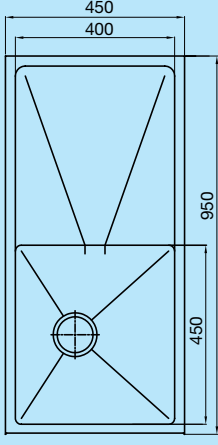

AFA  
SINKS

EXACT DOUBLE BOWL - 792MM X 444MM, 0 TAP HOLE INSET OR UNDERMOUNT INSTALLATION, EACH BOWL 28.5L CAPACITY

EXACT DOUBLE BOWL - LEFT OR RIGHT HAND BOWL - 1208MM X 450MM, 0 TAP HOLE INSET OR UNDERMOUNT INSTALLATION, EACH BOWL 28.5L CAPACITY, FLAT DRAINER

EXACT

SINGLE BOWL - LEFT OR RIGHT HAND BOWL - 950MM X 450MM, 0 TAP HOLE  
INSET OR UNDERMOUNT INSTALLATION, BOWL CAPACITY 36L, FLAT DRAINER

EXACT

SINGLE BOWL - 404MM X 444MM, 0 TAP HOLE  
INSET OR UNDERMOUNT INSTALLATION, BOWL CAPACITY 28.5L

**CUBELINE** SINGLE BOWL, 0 TAP HOLE  
UNDERMOUNT SINK 415MM X 454MM  
BOWL CAPACITY 32L

**CUBELINE** SINGLE BOWL, 0 TAP HOLE  
UNDERMOUNT SINK 506MM X 456MM  
BOWL CAPACITY 41L

**CUBELINE** DOUBLE BOWL, 1 TAP HOLE  
TC INSET 1150MM X 500MM  
BOWL CAPACITY 32L LARGE & 18L SMALL

**CUBELINE** DOUBLE BOWL, 1 TAPHOLE  
DP INSET 1250MM X 500MM  
BOWL CAPACITY 41L LARGE & 18L SMALL

**CUBELINE** DOUBLE BOWL, 0 TAP HOLE  
UNDERMOUNT SINK 802MM X 454MM  
BOWL CAPACITY 32L EACH

**CUBELINE** BAR SINK, 1 TAP HOLE  
485MM X 468MM  
BOWL CAPACITY 38L