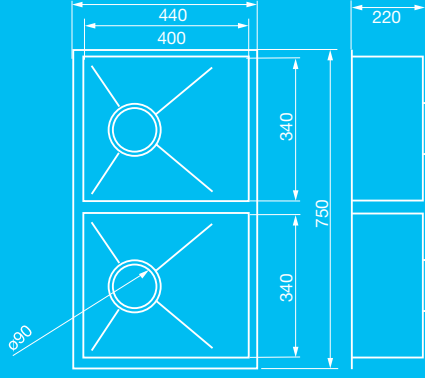

**WASTE BIN** STAINLESS STEEL

**FLOW**  
SINGLE BOWL UNDERMOUNT SINK  
540MM X 440MM, BOWL CAPACITY 48L

**FLOW**  
DOUBLE BOWL UNDERMOUNT SINK  
802MM X 454MM, BOWL CAPACITY 32L

**FLOW**  
SINGLE BOWL UNDERMOUNT SINK  
428MM X 388MM, BOWL CAPACITY 27L

**FLOW**  
DOUBLE BOWL, 0 TAP HOLE  
UNDERMOUNT SINK, 854MM X 506MM  
BOWL CAPACITY 46.5L LARGE & 30L SMALL

With its gentle, effortless curves, Flow represents timeless sophistication. Available in single or double bowl options and undermount only. Pressed from 1.5mm stainless steel.

# FLOW

**VERTUS** SINGLE BOWL UNDERMOUNT SINK  
340MM X 400MM, BOWL CAPACITY 30L

**VERTUS** SINGLE BOWL UNDERMOUNT SINK  
540MM X 440MM, BOWL CAPACITY 44L

**VERTUS** DOUBLE BOWL UNDERMOUNT SINK  
750MM X 440MM, BOWL CAPACITY 30L EA.

# VERTUS

Defined by stark geometric lines, Vertus makes a powerful design statement. Available in single or double bowl options and undermount only. Pressed from 1.5mm stainless steel.