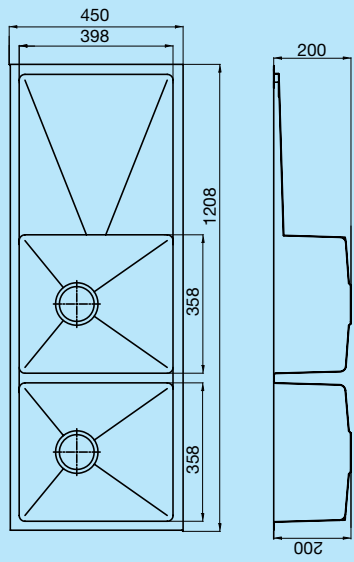

AFA  
SINKS

EXACT DOUBLE BOWL - 792MM X 444MM, 0 TAP HOLE INSET OR UNDERMOUNT INSTALLATION, EACH BOWL 28.5L CAPACITY

EXACT DOUBLE BOWL - LEFT OR RIGHT HAND BOWL - 1208MM X 450MM, 0 TAP HOLE INSET OR UNDERMOUNT INSTALLATION, EACH BOWL 28.5L CAPACITY, FLAT DRAINER

EXACT

SINGLE BOWL - LEFT OR RIGHT HAND BOWL - 950MM X 450MM, 0 TAP HOLE  
INSET OR UNDERMOUNT INSTALLATION, BOWL CAPACITY 36L, FLAT DRAINER

EXACT

SINGLE BOWL - 404MM X 444MM, 0 TAP HOLE  
INSET OR UNDERMOUNT INSTALLATION, BOWL CAPACITY 28.5L

**CUBELINE** DOUBLE BOWL, 1 TAPHOLE  
DP INSET 1250MM X 500MM  
BOWL CAPACITY 41L LARGE & 18L SMALL

**CUBELINE** DOUBLE BOWL, 0 TAP HOLE  
UNDERMOUNT SINK 802MM X 454MM  
BOWL CAPACITY 32L EACH

**CUBELINE** BAR SINK, 1 TAP HOLE  
485MM X 468MM  
BOWL CAPACITY 38L

**FLOW**  
DOUBLE BOWL, 0 TAP HOLE  
UNDERMOUNT SINK, 854MM X 506MM  
BOWL CAPACITY 46.5L LARGE & 30L SMALL

With its gentle, effortless curves, Flow represents timeless sophistication. Available in single or double bowl options and undermount only. Pressed from 1.5mm stainless steel.