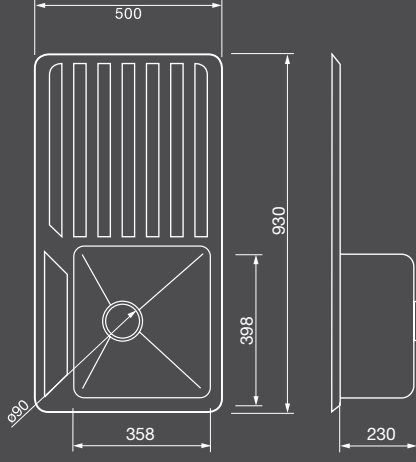

**CUBELINE** SINGLE BOWL, 0 TAP HOLE  
UNDERMOUNT SINK 415MM X 454MM  
BOWL CAPACITY 32L

**CUBELINE** SINGLE BOWL, 0 TAP HOLE  
UNDERMOUNT SINK 506MM X 456MM  
BOWL CAPACITY 41L

**CUBELINE** DOUBLE BOWL, 1 TAP HOLE  
TC INSET 1150MM X 500MM  
BOWL CAPACITY 32L LARGE & 18L SMALL

**CUBELINE** DOUBLE BOWL, 1 TAPHOLE  
DP INSET 1250MM X 500MM  
BOWL CAPACITY 41L LARGE & 18L SMALL

**CUBELINE** DOUBLE BOWL, 0 TAP HOLE  
UNDERMOUNT SINK 802MM X 454MM  
BOWL CAPACITY 32L EACH

**CUBELINE** BAR SINK, 1 TAP HOLE  
485MM X 468MM  
BOWL CAPACITY 38L

**CUBELINE** SINGLE BOWL - AVAIL LEFT & RIGHT HAND  
DP INSET 930MM X 500MM, 1 TAP HOLE  
BOWL CAPACITY 32L

**FLOW**  
DOUBLE BOWL, 0 TAP HOLE  
UNDERMOUNT SINK, 854MM X 506MM  
BOWL CAPACITY 46.5L LARGE & 30L SMALL

With its gentle, effortless curves, Flow represents timeless sophistication. Available in single or double bowl options and undermount only. Pressed from 1.5mm stainless steel.