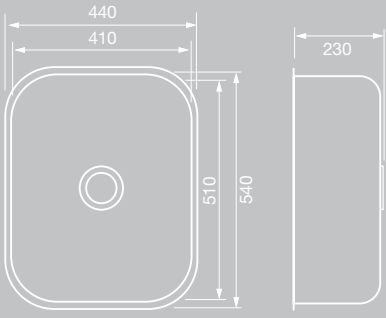

**CUBELINE** SINGLE BOWL - AVAIL LEFT & RIGHT HAND  
DP INSET 930MM X 500MM, 1 TAP HOLE  
BOWL CAPACITY 32L

**WASTE BIN** STAINLESS STEEL

**FLOW**  
SINGLE BOWL UNDERMOUNT SINK  
540MM X 440MM, BOWL CAPACITY 48L

**FLOW**  
DOUBLE BOWL UNDERMOUNT SINK  
802MM X 454MM, BOWL CAPACITY 32L

**FLOW**  
SINGLE BOWL UNDERMOUNT SINK  
428MM X 388MM, BOWL CAPACITY 27L

**FLOW**  
DOUBLE BOWL, 0 TAP HOLE  
UNDERMOUNT SINK, 854MM X 506MM  
BOWL CAPACITY 46.5L LARGE & 30L SMALL

With its gentle, effortless curves, Flow represents timeless sophistication. Available in single or double bowl options and undermount only. Pressed from 1.5mm stainless steel.

# FLOW

**VERTUS** SINGLE BOWL UNDERMOUNT SINK  
340MM X 400MM, BOWL CAPACITY 30L

**VERTUS** SINGLE BOWL UNDERMOUNT SINK  
540MM X 440MM, BOWL CAPACITY 44L

**VERTUS** DOUBLE BOWL UNDERMOUNT SINK  
750MM X 440MM, BOWL CAPACITY 30L EA.