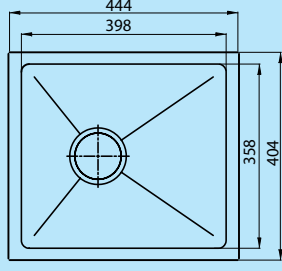

AFA  
SINKS

EXACT DOUBLE BOWL - 792MM X 444MM, 0 TAP HOLE INSET OR UNDERMOUNT INSTALLATION, EACH BOWL 28.5L CAPACITY

EXACT DOUBLE BOWL - LEFT OR RIGHT HAND BOWL - 1208MM X 450MM, 0 TAP HOLE INSET OR UNDERMOUNT INSTALLATION, EACH BOWL 28.5L CAPACITY, FLAT DRAINER

EXACT

SINGLE BOWL - LEFT OR RIGHT HAND BOWL - 950MM X 450MM, 0 TAP HOLE  
INSET OR UNDERMOUNT INSTALLATION, BOWL CAPACITY 36L, FLAT DRAINER

EXACT

SINGLE BOWL - 404MM X 444MM, 0 TAP HOLE  
INSET OR UNDERMOUNT INSTALLATION, BOWL CAPACITY 28.5L

**CUBELINE** DOUBLE BOWL, 1 TAPHOLE  
DP INSET 1250MM X 500MM  
BOWL CAPACITY 41L LARGE & 18L SMALL

**CUBELINE** DOUBLE BOWL, 0 TAP HOLE  
UNDERMOUNT SINK 802MM X 454MM  
BOWL CAPACITY 32L EACH

**CUBELINE** BAR SINK, 1 TAP HOLE  
485MM X 468MM  
BOWL CAPACITY 38L

**CUBELINE** SINGLE BOWL - AVAIL LEFT & RIGHT HAND  
DP INSET 930MM X 500MM, 1 TAP HOLE  
BOWL CAPACITY 32L