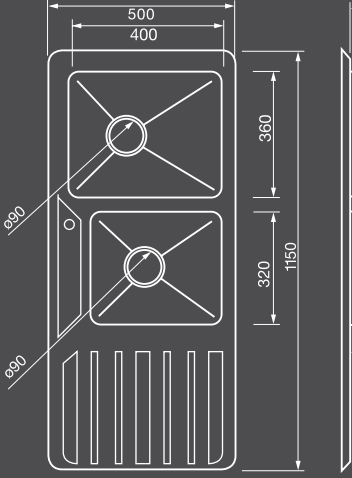

**CUBELINE** SINGLE BOWL, 0 TAP HOLE  
UNDERMOUNT SINK 415MM X 454MM  
BOWL CAPACITY 32L

**CUBELINE** SINGLE BOWL, 0 TAP HOLE  
UNDERMOUNT SINK 506MM X 456MM  
BOWL CAPACITY 41L

**CUBELINE** DOUBLE BOWL, 1 TAP HOLE  
TC INSET 1150MM X 500MM  
BOWL CAPACITY 32L LARGE & 18L SMALL

**CUBELINE** DOUBLE BOWL, 1 TAPHOLE  
DP INSET 1250MM X 500MM  
BOWL CAPACITY 41L LARGE & 18L SMALL

**CUBELINE** DOUBLE BOWL, 0 TAP HOLE  
UNDERMOUNT SINK 802MM X 454MM  
BOWL CAPACITY 32L EACH

**CUBELINE** BAR SINK, 1 TAP HOLE  
485MM X 468MM  
BOWL CAPACITY 38L

**CUBELINE** SINGLE BOWL - AVAIL LEFT & RIGHT HAND  
DP INSET 930MM X 500MM, 1 TAP HOLE  
BOWL CAPACITY 32L

**FLOW**  
DOUBLE BOWL, 0 TAP HOLE  
UNDERMOUNT SINK, 854MM X 506MM  
BOWL CAPACITY 46.5L LARGE & 30L SMALL

With its gentle, effortless curves, Flow represents timeless sophistication. Available in single or double bowl options and undermount only. Pressed from 1.5mm stainless steel.