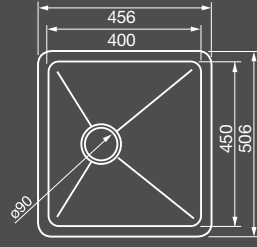

AFA  
SINKS

EXACT DOUBLE BOWL - 792MM X 444MM, 0 TAP HOLE INSET OR UNDERMOUNT INSTALLATION, EACH BOWL 28.5L CAPACITY

EXACT DOUBLE BOWL - LEFT OR RIGHT HAND BOWL - 1208MM X 450MM, 0 TAP HOLE INSET OR UNDERMOUNT INSTALLATION, EACH BOWL 28.5L CAPACITY, FLAT DRAINER

EXACT

SINGLE BOWL - LEFT OR RIGHT HAND BOWL - 950MM X 450MM, 0 TAP HOLE  
INSET OR UNDERMOUNT INSTALLATION, BOWL CAPACITY 36L, FLAT DRAINER

EXACT

SINGLE BOWL - 404MM X 444MM, 0 TAP HOLE  
INSET OR UNDERMOUNT INSTALLATION, BOWL CAPACITY 28.5L

**CUBELINE** SINGLE BOWL, 0 TAP HOLE  
UNDERMOUNT SINK 415MM X 454MM  
BOWL CAPACITY 32L

**CUBELINE** SINGLE BOWL, 0 TAP HOLE  
UNDERMOUNT SINK 506MM X 456MM  
BOWL CAPACITY 41L

**CUBELINE** DOUBLE BOWL, 1 TAP HOLE  
TC INSET 1150MM X 500MM  
BOWL CAPACITY 32L LARGE & 18L SMALL

**CUBELINE** DOUBLE BOWL, 1 TAPHOLE  
DP INSET 1250MM X 500MM  
BOWL CAPACITY 41L LARGE & 18L SMALL

**CUBELINE** DOUBLE BOWL, 0 TAP HOLE  
UNDERMOUNT SINK 802MM X 454MM  
BOWL CAPACITY 32L EACH

**CUBELINE** BAR SINK, 1 TAP HOLE  
485MM X 468MM  
BOWL CAPACITY 38L