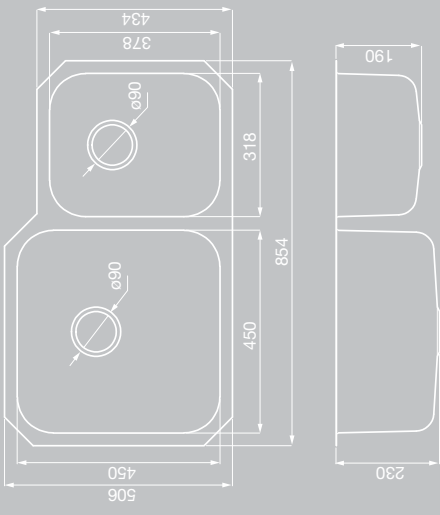

**CUBELINE** SINGLE BOWL - AVAIL LEFT & RIGHT HAND  
DP INSET 930MM X 500MM, 1 TAP HOLE  
BOWL CAPACITY 32L

**WASTE BIN** STAINLESS STEEL

**FLOW**  
SINGLE BOWL UNDERMOUNT SINK  
540MM X 440MM, BOWL CAPACITY 48L

**FLOW**  
DOUBLE BOWL UNDERMOUNT SINK  
802MM X 454MM, BOWL CAPACITY 32L

**FLOW**  
SINGLE BOWL UNDERMOUNT SINK  
428MM X 388MM, BOWL CAPACITY 27L

**FLOW**  
DOUBLE BOWL, 0 TAP HOLE  
UNDERMOUNT SINK, 854MM X 506MM  
BOWL CAPACITY 46.5L LARGE & 30L SMALL

With its gentle, effortless curves, Flow represents timeless sophistication. Available in single or double bowl options and undermount only. Pressed from 1.5mm stainless steel.

# FLOW

**VERTUS** SINGLE BOWL UNDERMOUNT SINK  
340MM X 400MM, BOWL CAPACITY 30L

**VERTUS** SINGLE BOWL UNDERMOUNT SINK  
540MM X 440MM, BOWL CAPACITY 44L

**VERTUS** DOUBLE BOWL UNDERMOUNT SINK  
750MM X 440MM, BOWL CAPACITY 30L EA.