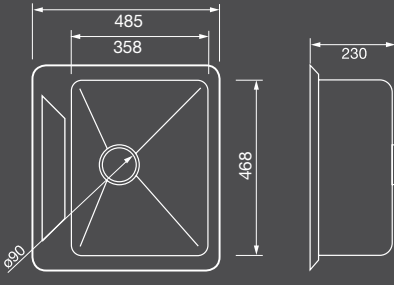

EXACT

SINGLE BOWL - LEFT OR RIGHT HAND BOWL - 950MM X 450MM, 0 TAP HOLE  
INSET OR UNDERMOUNT INSTALLATION, BOWL CAPACITY 36L, FLAT DRAINER

EXACT

SINGLE BOWL - 404MM X 444MM, 0 TAP HOLE  
INSET OR UNDERMOUNT INSTALLATION, BOWL CAPACITY 28.5L

**CUBELINE** SINGLE BOWL, 0 TAP HOLE  
UNDERMOUNT SINK 415MM X 454MM  
BOWL CAPACITY 32L

**CUBELINE** SINGLE BOWL, 0 TAP HOLE  
UNDERMOUNT SINK 506MM X 456MM  
BOWL CAPACITY 41L

**CUBELINE** DOUBLE BOWL, 1 TAP HOLE  
TC INSET 1150MM X 500MM  
BOWL CAPACITY 32L LARGE & 18L SMALL

**CUBELINE** DOUBLE BOWL, 1 TAPHOLE  
DP INSET 1250MM X 500MM  
BOWL CAPACITY 41L LARGE & 18L SMALL

**CUBELINE** DOUBLE BOWL, 0 TAP HOLE  
UNDERMOUNT SINK 802MM X 454MM  
BOWL CAPACITY 32L EACH

**CUBELINE** BAR SINK, 1 TAP HOLE  
485MM X 468MM  
BOWL CAPACITY 38L

**CUBELINE** SINGLE BOWL - AVAIL LEFT & RIGHT HAND  
DP INSET 930MM X 500MM, 1 TAP HOLE  
BOWL CAPACITY 32L