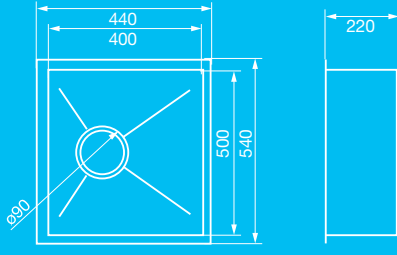

**WASTE BIN** STAINLESS STEEL

**FLOW**  
SINGLE BOWL UNDERMOUNT SINK  
540MM X 440MM, BOWL CAPACITY 48L

**FLOW**  
DOUBLE BOWL UNDERMOUNT SINK  
802MM X 454MM, BOWL CAPACITY 32L

**FLOW**  
SINGLE BOWL UNDERMOUNT SINK  
428MM X 388MM, BOWL CAPACITY 27L

**FLOW**  
DOUBLE BOWL, 0 TAP HOLE  
UNDERMOUNT SINK, 854MM X 506MM  
BOWL CAPACITY 46.5L LARGE & 30L SMALL

With its gentle, effortless curves, Flow represents timeless sophistication. Available in single or double bowl options and undermount only. Pressed from 1.5mm stainless steel.

# FLOW

**VERTUS** SINGLE BOWL UNDERMOUNT SINK  
340MM X 400MM, BOWL CAPACITY 30L

**VERTUS** SINGLE BOWL UNDERMOUNT SINK  
540MM X 440MM, BOWL CAPACITY 44L

**VERTUS** DOUBLE BOWL UNDERMOUNT SINK  
750MM X 440MM, BOWL CAPACITY 30L EA.