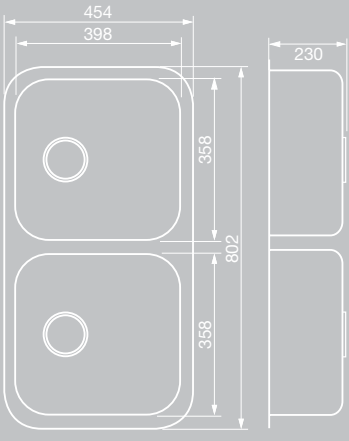

**CUBELINE** SINGLE BOWL - AVAIL LEFT & RIGHT HAND  
DP INSET 930MM X 500MM, 1 TAP HOLE  
BOWL CAPACITY 32L

**WASTE BIN** STAINLESS STEEL

**FLOW**  
SINGLE BOWL UNDERMOUNT SINK  
540MM X 440MM, BOWL CAPACITY 48L

**FLOW**  
DOUBLE BOWL UNDERMOUNT SINK  
802MM X 454MM, BOWL CAPACITY 32L

**FLOW**  
SINGLE BOWL UNDERMOUNT SINK  
428MM X 388MM, BOWL CAPACITY 27L

**FLOW**  
DOUBLE BOWL, 0 TAP HOLE  
UNDERMOUNT SINK, 854MM X 506MM  
BOWL CAPACITY 46.5L LARGE & 30L SMALL

With its gentle, effortless curves, Flow represents timeless sophistication. Available in single or double bowl options and undermount only. Pressed from 1.5mm stainless steel.

# FLOW

**VERTUS** SINGLE BOWL UNDERMOUNT SINK  
340MM X 400MM, BOWL CAPACITY 30L

**VERTUS** SINGLE BOWL UNDERMOUNT SINK  
540MM X 440MM, BOWL CAPACITY 44L

**VERTUS** DOUBLE BOWL UNDERMOUNT SINK  
750MM X 440MM, BOWL CAPACITY 30L EA.