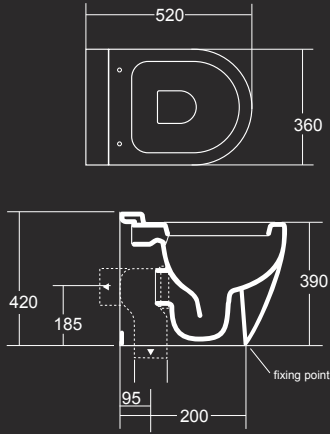

UNO WALL HUNG PAN  
WELS 4 star, 4.5/3 ltr flush - average flush 3.3ltr  
520mm x 365mm - P-trap 200mm fixed  
soft close seat

axadue

**DUE BACK TO WALL CLOSE COUPLED TOILET**  
WELS 4 star, 4.5/3 ltr flush- average flush 3.3 ltr  
655mm x 370mm - P-trap 180mm fixed, S-trap 160mm  
soft close seat

**DUE BACK TO WALL PAN**  
WELS 4 star, 4.5/3 ltr flush- average flush 3.3 ltr  
575mm x 370mm - P-trap 185mm, S-trap 95mm  
soft close seat

**DUE WALL HUNG PAN**  
WELS 4 star, 4.5/3 ltr flush- average flush 3.3 ltr  
580mm x 375mm - P-trap 100mm fixed  
soft close seat

AXA 100 COUNTER BASIN  
1000mm x 460mm  
no taphole

AXA 70 UNDER COUNTER BASIN  
665mm x 395mm  
no taphole

AXA 40 COUNTER BASIN  
400mm x 400mm  
no taphole

AXA 50 COUNTER BASIN  
500mm x 460mm  
no taphole

AXA 70 COUNTER BASIN  
700mm x 460mm  
no taphole

axauno

UNO BACK TO WALL PAN\*

UNO BACK TO WALL CLOSE COUPLED\*

UNO WALL HUNG PAN

axadue

DUE BACK TO WALL PAN

DUE BACK TO WALL CLOSE COUPLED\*