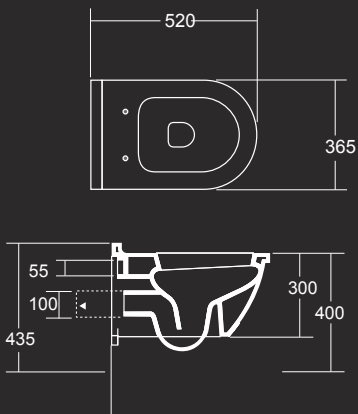

UNO WALL HUNG PAN  
WELS 4 star, 4.5/3 ltr flush - average flush 3.3ltr  
520mm x 365mm - P-trap 200mm fixed  
soft close seat

axadue

**DUE BACK TO WALL CLOSE COUPLED TOILET**  
WELS 4 star, 4.5/3 ltr flush- average flush 3.3 ltr  
655mm x 370mm - P-trap 180mm fixed, S-trap 160mm  
soft close seat

**DUE BACK TO WALL PAN**  
WELS 4 star, 4.5/3 ltr flush- average flush 3.3 ltr  
575mm x 370mm - P-trap 185mm, S-trap 95mm  
soft close seat

**DUE WALL HUNG PAN**  
WELS 4 star, 4.5/3 ltr flush- average flush 3.3 ltr  
580mm x 375mm - P-trap 100mm fixed  
soft close seat

AXA 100 COUNTER BASIN  
1000mm x 460mm  
no taphole

AXA 70 UNDER COUNTER BASIN  
665mm x 395mm  
no taphole

AXA 40 COUNTER BASIN  
400mm x 400mm  
no taphole

AXA 50 COUNTER BASIN  
500mm x 460mm  
no taphole

AXA 70 COUNTER BASIN  
700mm x 460mm  
no taphole

axauno

UNO BACK TO WALL PAN\*

UNO BACK TO WALL CLOSE COUPLED\*

UNO WALL HUNG PAN

axadue

DUE BACK TO WALL PAN

DUE BACK TO WALL CLOSE COUPLED\*