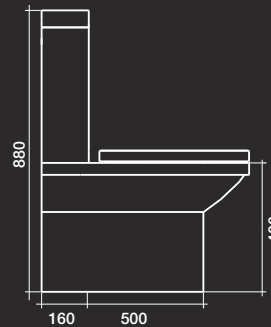

UNO WALL HUNG PAN  
WELS 4 star, 4.5/3 ltr flush - average flush 3.3ltr  
520mm x 365mm - P-trap 200mm fixed  
soft close seat

axadue

**DUE BACK TO WALL CLOSE COUPLED TOILET**  
WELS 4 star, 4.5/3 ltr flush- average flush 3.3 ltr  
655mm x 370mm - P-trap 180mm fixed, S-trap 160mm  
soft close seat

**DUE BACK TO WALL PAN**  
WELS 4 star, 4.5/3 ltr flush- average flush 3.3 ltr  
575mm x 370mm - P-trap 185mm, S-trap 95mm  
soft close seat

**DUE WALL HUNG PAN**  
WELS 4 star, 4.5/3 ltr flush- average flush 3.3 ltr  
580mm x 375mm - P-trap 100mm fixed  
soft close seat

AXA 100 COUNTER BASIN  
1000mm x 460mm  
no taphole

AXA 70 UNDER COUNTER BASIN  
665mm x 395mm  
no taphole

AXA 40 COUNTER BASIN  
400mm x 400mm  
no taphole

AXA 50 COUNTER BASIN  
500mm x 460mm  
no taphole

AXA 70 COUNTER BASIN  
700mm x 460mm  
no taphole

axauno

UNO BACK TO WALL PAN\*

UNO BACK TO WALL CLOSE COUPLED\*

UNO WALL HUNG PAN

axadue

DUE BACK TO WALL PAN

DUE BACK TO WALL CLOSE COUPLED\*