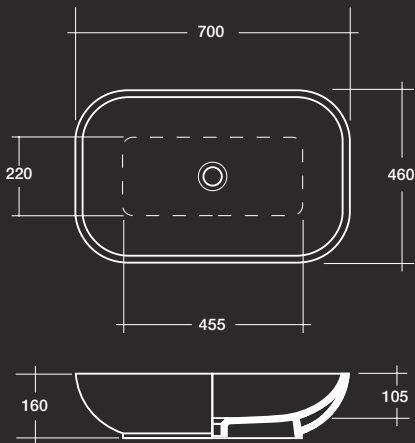

AXA 70 COUNTER BASIN