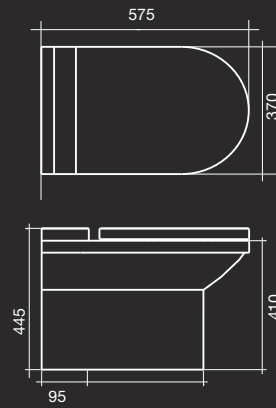

UNO WALL HUNG PAN  
WELS 4 star, 4.5/3 ltr flush - average flush 3.3ltr  
520mm x 365mm - P-trap 200mm fixed  
soft close seat

axadue

**DUE BACK TO WALL CLOSE COUPLED TOILET**  
WELS 4 star, 4.5/3 ltr flush- average flush 3.3 ltr  
655mm x 370mm - P-trap 180mm fixed, S-trap 160mm  
soft close seat

**DUE BACK TO WALL PAN**  
WELS 4 star, 4.5/3 ltr flush- average flush 3.3 ltr  
575mm x 370mm - P-trap 185mm, S-trap 95mm  
soft close seat

**DUE WALL HUNG PAN**  
WELS 4 star, 4.5/3 ltr flush- average flush 3.3 ltr  
580mm x 375mm - P-trap 100mm fixed  
soft close seat

AXA 100 COUNTER BASIN  
1000mm x 460mm  
no taphole

AXA 70 UNDER COUNTER BASIN  
665mm x 395mm  
no taphole

AXA 40 COUNTER BASIN  
400mm x 400mm  
no taphole

AXA 50 COUNTER BASIN  
500mm x 460mm  
no taphole

AXA 70 COUNTER BASIN  
700mm x 460mm  
no taphole

axauno

UNO BACK TO WALL PAN\*

UNO BACK TO WALL CLOSE COUPLED\*

UNO WALL HUNG PAN

axadue

DUE BACK TO WALL PAN

DUE BACK TO WALL CLOSE COUPLED\*