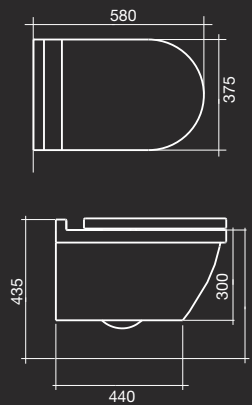

UNO WALL HUNG PAN  
WELS 4 star, 4.5/3 ltr flush - average flush 3.3ltr  
520mm x 365mm - P-trap 200mm fixed  
soft close seat

axadue

**DUE BACK TO WALL CLOSE COUPLED TOILET**  
WELS 4 star, 4.5/3 ltr flush- average flush 3.3 ltr  
655mm x 370mm - P-trap 180mm fixed, S-trap 160mm  
soft close seat

**DUE BACK TO WALL PAN**  
WELS 4 star, 4.5/3 ltr flush- average flush 3.3 ltr  
575mm x 370mm - P-trap 185mm, S-trap 95mm  
soft close seat

**DUE WALL HUNG PAN**  
WELS 4 star, 4.5/3 ltr flush- average flush 3.3 ltr  
580mm x 375mm - P-trap 100mm fixed  
soft close seat

AXA 100 COUNTER BASIN  
1000mm x 460mm  
no taphole

AXA 70 UNDER COUNTER BASIN  
665mm x 395mm  
no taphole

AXA 40 COUNTER BASIN  
400mm x 400mm  
no taphole

AXA 50 COUNTER BASIN  
500mm x 460mm  
no taphole

AXA 70 COUNTER BASIN  
700mm x 460mm  
no taphole

axauno

UNO BACK TO WALL PAN\*

UNO BACK TO WALL CLOSE COUPLED\*

UNO WALL HUNG PAN

axadue

DUE BACK TO WALL PAN

DUE BACK TO WALL CLOSE COUPLED\*