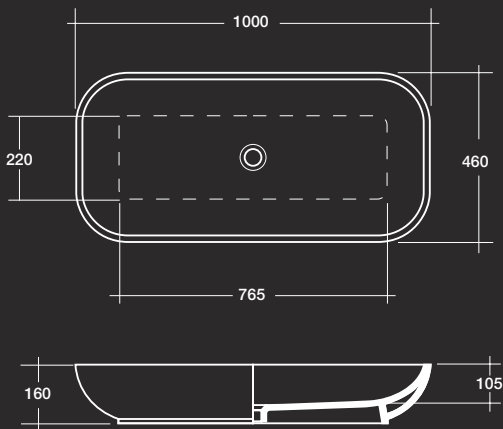

UNO WALL HUNG PAN  
WELS 4 star, 4.5/3 ltr flush - average flush 3.3ltr  
520mm x 365mm - P-trap 200mm fixed  
soft close seat

axadue

**DUE BACK TO WALL CLOSE COUPLED TOILET**  
WELS 4 star, 4.5/3 ltr flush- average flush 3.3 ltr  
655mm x 370mm - P-trap 180mm fixed, S-trap 160mm  
soft close seat

**DUE BACK TO WALL PAN**  
WELS 4 star, 4.5/3 ltr flush- average flush 3.3 ltr  
575mm x 370mm - P-trap 185mm, S-trap 95mm  
soft close seat

**DUE WALL HUNG PAN**  
WELS 4 star, 4.5/3 ltr flush- average flush 3.3 ltr  
580mm x 375mm - P-trap 100mm fixed  
soft close seat

# axabasins

AXA 40 COUNTER BASIN

AXA 70 UNDER COUNTER BASIN

AXA 70 COUNTER BASIN

AXA 50 COUNTER WALL BASIN

AXA 100 COUNTER BASIN