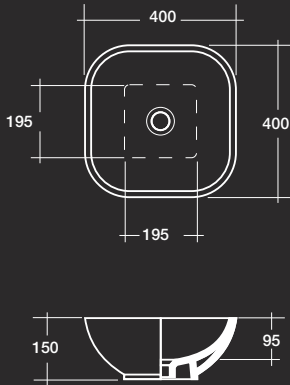

axabasins

AXA 40 COUNTER BASIN