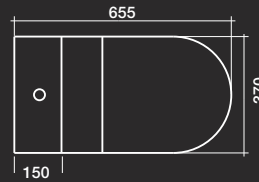

**DUE BACK TO WALL PAN**  
WELS 4 star, 4.5/3 ltr flush- average flush 3.3 ltr  
575mm x 370mm - P-trap 185mm, S-trap 95mm  
soft close seat

**DUE WALL HUNG PAN**  
WELS 4 star, 4.5/3 ltr flush- average flush 3.3 ltr  
580mm x 375mm - P-trap 100mm fixed  
soft close seat

AXA 100 COUNTER BASIN  
1000mm x 460mm  
no taphole

AXA 70 UNDER COUNTER BASIN  
665mm x 395mm  
no taphole

AXA 40 COUNTER BASIN  
400mm x 400mm  
no taphole

AXA 50 COUNTER BASIN  
500mm x 460mm  
no taphole

AXA 70 COUNTER BASIN  
700mm x 460mm  
no taphole

axauno

UNO BACK TO WALL PAN\*

UNO BACK TO WALL CLOSE COUPLED\*

UNO WALL HUNG PAN

axadue

DUE BACK TO WALL PAN

DUE BACK TO WALL CLOSE COUPLED\*