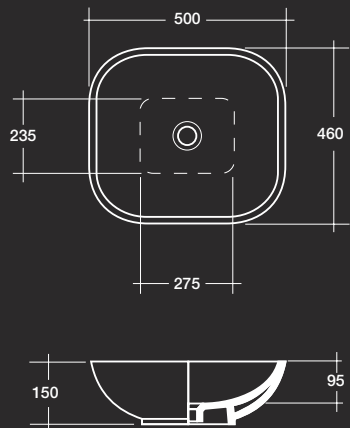

UNO WALL HUNG PAN  
WELS 4 star, 4.5/3 ltr flush - average flush 3.3ltr  
520mm x 365mm - P-trap 200mm fixed  
soft close seat

axadue

**DUE BACK TO WALL CLOSE COUPLED TOILET**  
WELS 4 star, 4.5/3 ltr flush- average flush 3.3 ltr  
655mm x 370mm - P-trap 180mm fixed, S-trap 160mm  
soft close seat

**DUE BACK TO WALL PAN**  
WELS 4 star, 4.5/3 ltr flush- average flush 3.3 ltr  
575mm x 370mm - P-trap 185mm, S-trap 95mm  
soft close seat

**DUE WALL HUNG PAN**  
WELS 4 star, 4.5/3 ltr flush- average flush 3.3 ltr  
580mm x 375mm - P-trap 100mm fixed  
soft close seat

# axabasins

AXA 40 COUNTER BASIN

AXA 70 UNDER COUNTER BASIN

AXA 70 COUNTER BASIN

AXA 50 COUNTER WALL BASIN

AXA 100 COUNTER BASIN