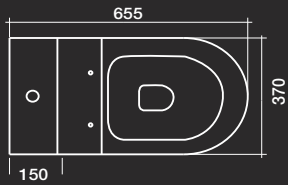

UNO WALL HUNG PAN  
WELS 4 star, 4.5/3 ltr flush - average flush 3.3ltr  
520mm x 365mm - P-trap 200mm fixed  
soft close seat

axadue

**DUE BACK TO WALL CLOSE COUPLED TOILET**  
WELS 4 star, 4.5/3 ltr flush- average flush 3.3 ltr  
655mm x 370mm - P-trap 180mm fixed, S-trap 160mm  
soft close seat

**DUE BACK TO WALL PAN**  
WELS 4 star, 4.5/3 ltr flush- average flush 3.3 ltr  
575mm x 370mm - P-trap 185mm, S-trap 95mm  
soft close seat

**DUE WALL HUNG PAN**  
WELS 4 star, 4.5/3 ltr flush- average flush 3.3 ltr  
580mm x 375mm - P-trap 100mm fixed  
soft close seat

AXA 100 COUNTER BASIN  
1000mm x 460mm  
no taphole

AXA 70 UNDER COUNTER BASIN  
665mm x 395mm  
no taphole

AXA 40 COUNTER BASIN  
400mm x 400mm  
no taphole

AXA 50 COUNTER BASIN  
500mm x 460mm  
no taphole

AXA 70 COUNTER BASIN  
700mm x 460mm  
no taphole

axauno

UNO BACK TO WALL PAN\*

UNO BACK TO WALL CLOSE COUPLED\*

UNO WALL HUNG PAN

axadue

DUE BACK TO WALL PAN

DUE BACK TO WALL CLOSE COUPLED\*