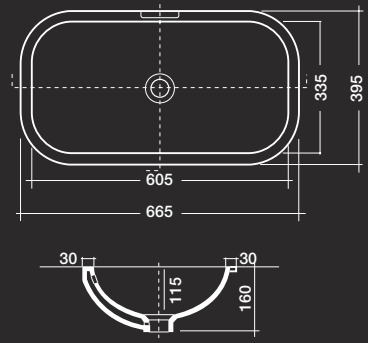

AXA 70 UNDER COUNTER BASIN