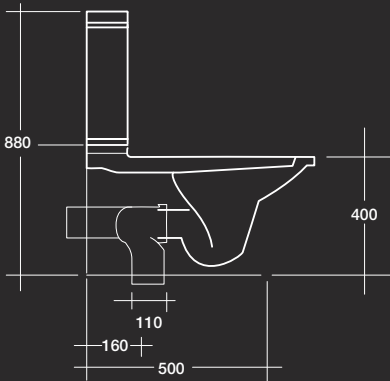

UNO WALL HUNG PAN  
WELS 4 star, 4.5/3 ltr flush - average flush 3.3ltr  
520mm x 365mm - P-trap 200mm fixed  
soft close seat

axadue

**DUE BACK TO WALL CLOSE COUPLED TOILET**  
WELS 4 star, 4.5/3 ltr flush- average flush 3.3 ltr  
655mm x 370mm - P-trap 180mm fixed, S-trap 160mm  
soft close seat

**DUE BACK TO WALL PAN**  
WELS 4 star, 4.5/3 ltr flush- average flush 3.3 ltr  
575mm x 370mm - P-trap 185mm, S-trap 95mm  
soft close seat

**DUE WALL HUNG PAN**  
WELS 4 star, 4.5/3 ltr flush- average flush 3.3 ltr  
580mm x 375mm - P-trap 100mm fixed  
soft close seat

AXA 100 COUNTER BASIN  
1000mm x 460mm  
no taphole

AXA 70 UNDER COUNTER BASIN  
665mm x 395mm  
no taphole

AXA 40 COUNTER BASIN  
400mm x 400mm  
no taphole

AXA 50 COUNTER BASIN  
500mm x 460mm  
no taphole

AXA 70 COUNTER BASIN  
700mm x 460mm  
no taphole

axauno

UNO BACK TO WALL PAN\*

UNO BACK TO WALL CLOSE COUPLED\*

UNO WALL HUNG PAN

axadue

DUE BACK TO WALL PAN

DUE BACK TO WALL CLOSE COUPLED\*