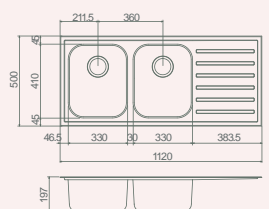

Available Options:

- LB, 0TH 6040.0LK
- RB, 0TH 6040.0RK
- LB, 1TH 6040.1LK
- RB, 1TH 6040.1RK

Half Board & Colander Set

DRAINER with removable plate rack

complete food preparation area. Varese, Quatro and Monaco sinks are
dours and stains.