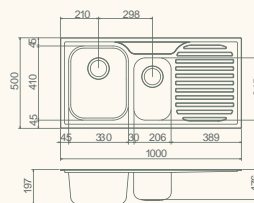

Available Options:

- LB, 0TH 5113.0LK
- RB, 0TH 5113.0RK
- LB, 1TH 5113.1LK
- RB, 1TH 5113.1RK

Half Board & Colander Set

Drainer with removable plate rack

1000mm 1.5 End Bowl Package

Package includes: 1000mm Sink, Timber Full Board, Stainless Steel Colander, Stainless Steel Draining Basket

Available Options:

- LB, 0TH 5112.0LK
- RB, 0TH 5112.0RK
- LB, 1TH 5112.1LK
- RB, 1TH 5112.1RK

Full Board Colander

Drainer with removable plate rack

1200mm 1.75 End Bowl Package

Package includes: 1200mm Sink, Timber Full Board, Stainless Steel Colander, Stainless Steel Draining Basket

Available Options:

- LB, 0TH 5111.0LK
- RB, 0TH 5111.0RK
- LB, 1TH 5111.1LK
- RB, 1TH 5111.1RK

Full Board Colander

Drainer with removable plate rack

1200mm Double End Bowl Package

Package includes: 1200mm Sink, Timber Half Board & Stainless Steel Colander Set, Stainless Steel Draining Basket