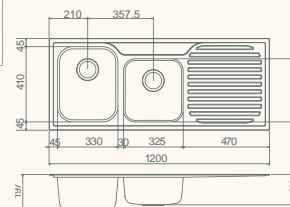

Available Options:

- LB, 0TH 5112.0LK
- RB, 0TH 5112.0RK
- LB, 1TH 5112.1LK
- RB, 1TH 5112.1RK

Full Board Colander

Drainer with removable plate rack

1200mm 1.75 End Bowl Package

Package includes: 1200mm Sink, Timber Full Board, Stainless Steel Colander, Stainless Steel Draining Basket

Available Options:

- LB, 0TH 5111.0LK
- RB, 0TH 5111.0RK
- LB, 1TH 5111.1LK
- RB, 1TH 5111.1RK

Full Board Colander

Drainer with removable plate rack

1200mm Double End Bowl Package

Package includes: 1200mm Sink, Timber Half Board & Stainless Steel Colander Set, Stainless Steel Draining Basket

Available Options:

- LB, 0TH 5100.0LK
- RB, 0TH 5100.0RK
- LB, 1TH 5100.1LK
- RB, 1TH 5100.1RK

Half Board & Colander Set

Drainer with removable plate rack

Clark's Edgeline trough is exceptional in many ways. Made from 18/10 stainless steel, they are hard wearing, hygienic and resistant to corrosion, odours and stains. They have low-profile edges that sit flush with your benchtop to stop dirt getting caught and offer a handy option to help create a tidier look.