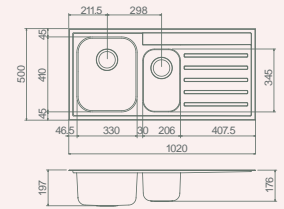

Half Board & Colander Set

DRAINER with removable plate rack

1020mm 1.5 End Bowl Package

Package includes: 1020mm Sink, Timber Full Board, Stainless Steel Colander, Stainless Steel Draining Basket

Available Options:

- LB, 0TH 6020.0LK
- RB, 0TH 6020.0RK
- LB, 1TH 6020.1LK
- RB, 1TH 6020.1RK

Full Board

Colander

DRAINER with removable plate rack

1120mm 1.75 End Bowl Package

Package includes: 1120mm Sink, Timber Full Board, Stainless Steel Colander, Stainless Steel Draining Basket