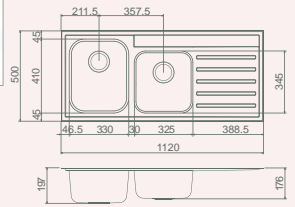

Available Options:

- LB, 0TH 6030.0LK
- RB, 0TH 6030.0RK
- LB, 1TH 6030.1LK
- RB, 1TH 6030.1RK

Full Board

Colander

DRAINER with removable plate rack

1120mm Double End Bowl Package

Package includes: 1120mm Sink, Timber Half Board & Stainless Steel Colander Set, Stainless Steel Draining Basket