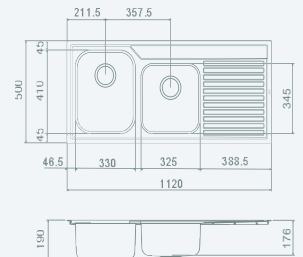

Varese.

A square edged design mixed with gentle bowl curves creates a sink with old world style and cutting edge appeal.

1120mm 1.75 End Bowl Package

Package includes: 1120mm Sink, Timber Half Board & Stainless Steel Colander Set, Stainless Steel Draining Basket

Available Options:

- LB, 0TH 6035.0LK
- RB, 0TH 6035.0RK
- LB, 1TH 6035.1LK
- RB, 1TH 6035.1RK

Half Board & Colander Set

Drainer with removable plate rack

Legend
0TH = 0 taphole.
1TH = 1 taphole.
3TH = 3 tapholes.
RB = Right hand bowls
LB = Left hand bowls
REV = Reversible.