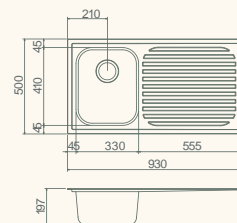

Available Options:

- LB, 0TH 5113.0LK
- RB, 0TH 5113.0RK
- LB, 1TH 5113.1LK
- RB, 1TH 5113.1RK

Half Board & Colander Set

Drainer with removable plate rack

1000mm 1.5 End Bowl Package

Package includes: 1000mm Sink, Timber Full Board, Stainless Steel Colander, Stainless Steel Draining Basket

Available Options:

- LB, 0TH 5112.0LK
- RB, 0TH 5112.0RK
- LB, 1TH 5112.1LK
- RB, 1TH 5112.1RK

Full Board Colander

Drainer with removable plate rack

1200mm 1.75 End Bowl Package

Package includes: 1200mm Sink, Timber Full Board, Stainless Steel Colander, Stainless Steel Draining Basket