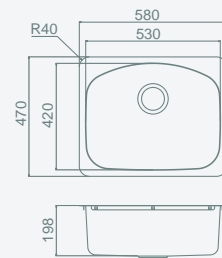

Available Options:

- LB, 0TH 5111.0LK
- RB, 0TH 5111.0RK
- LB, 1TH 5111.1LK
- RB, 1TH 5111.1RK

Full Board Colander

Drainer with removable plate rack

1200mm Double End Bowl Package

Package includes: 1200mm Sink, Timber Half Board & Stainless Steel Colander Set, Stainless Steel Draining Basket

Available Options:

- LB, 0TH 5100.0LK
- RB, 0TH 5100.0RK
- LB, 1TH 5100.1LK
- RB, 1TH 5100.1RK

Half Board & Colander Set

Drainer with removable plate rack

Clark's Edgeline trough is exceptional in many ways. Made from 18/10 stainless steel, they are hard wearing, hygienic and resistant to corrosion, odours and stains. They have low-profile edges that sit flush with your benchtop to stop dirt getting caught and offer a handy option to help create a tidier look.

Edgeline.

A sweeping, smooth flushline laundry tub with unique curved back and rear mounted waste for that slimline, modern laundry look.

580mm Laundry Trough

Available Options:

8420 (OTH, 1TH)

Part of Australian homes since 1941. A quality endorsed company.