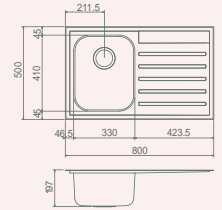

Available Options:

- LB, 0TH 6035.0LK
- RB, 0TH 6035.0RK
- LB, 1TH 6035.1LK
- RB, 1TH 6035.1RK

Half Board & Colander Set

Drainer with removable plate rack

Legend
0TH = 0 taphole.
1TH = 1 taphole.
3TH = 3 tapholes.
RB = Right hand bowls
LB = Left hand bowls
REV = Reversible.

800mm Single End Bowl Package

Package includes: 800mm Sink, Timber Half Board & Stainless Steel Colander Set, Stainless Steel Draining Basket

Available Options:

- LB, 0TH 6010.0LK
- RB, 0TH 6010.0RK
- LB, 1TH 6010.1LK
- RB, 1TH 6010.1RK

Half Board & Colander Set

DRAINER with removable plate rack

1020mm 1.5 End Bowl Package

Package includes: 1020mm Sink, Timber Full Board, Stainless Steel Colander, Stainless Steel Draining Basket

Available Options: