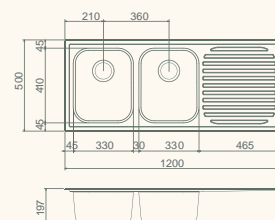

Available Options:

- LB, 0TH 5111.0LK
- RB, 0TH 5111.0RK
- LB, 1TH 5111.1LK
- RB, 1TH 5111.1RK

Full Board Colander

Drainer with removable plate rack

1200mm Double End Bowl Package

Package includes: 1200mm Sink, Timber Half Board & Stainless Steel Colander Set, Stainless Steel Draining Basket

Available Options:

- LB, 0TH 5100.0LK
- RB, 0TH 5100.0RK
- LB, 1TH 5100.1LK
- RB, 1TH 5100.1RK

Half Board & Colander Set

Drainer with removable plate rack

Clark's Edgeline trough is exceptional in many ways. Made from 18/10 stainless steel, they are hard wearing, hygienic and resistant to corrosion, odours and stains. They have low-profile edges that sit flush with your benchtop to stop dirt getting caught and offer a handy option to help create a tidier look.

Edgeline.

A sweeping, smooth flushline laundry tub with unique curved back and rear mounted waste for that slimline, modern laundry look.

580mm Laundry Trough

Available Options:

8420 (OTH, 1TH)

Part of Australian homes since 1941. A quality endorsed company.