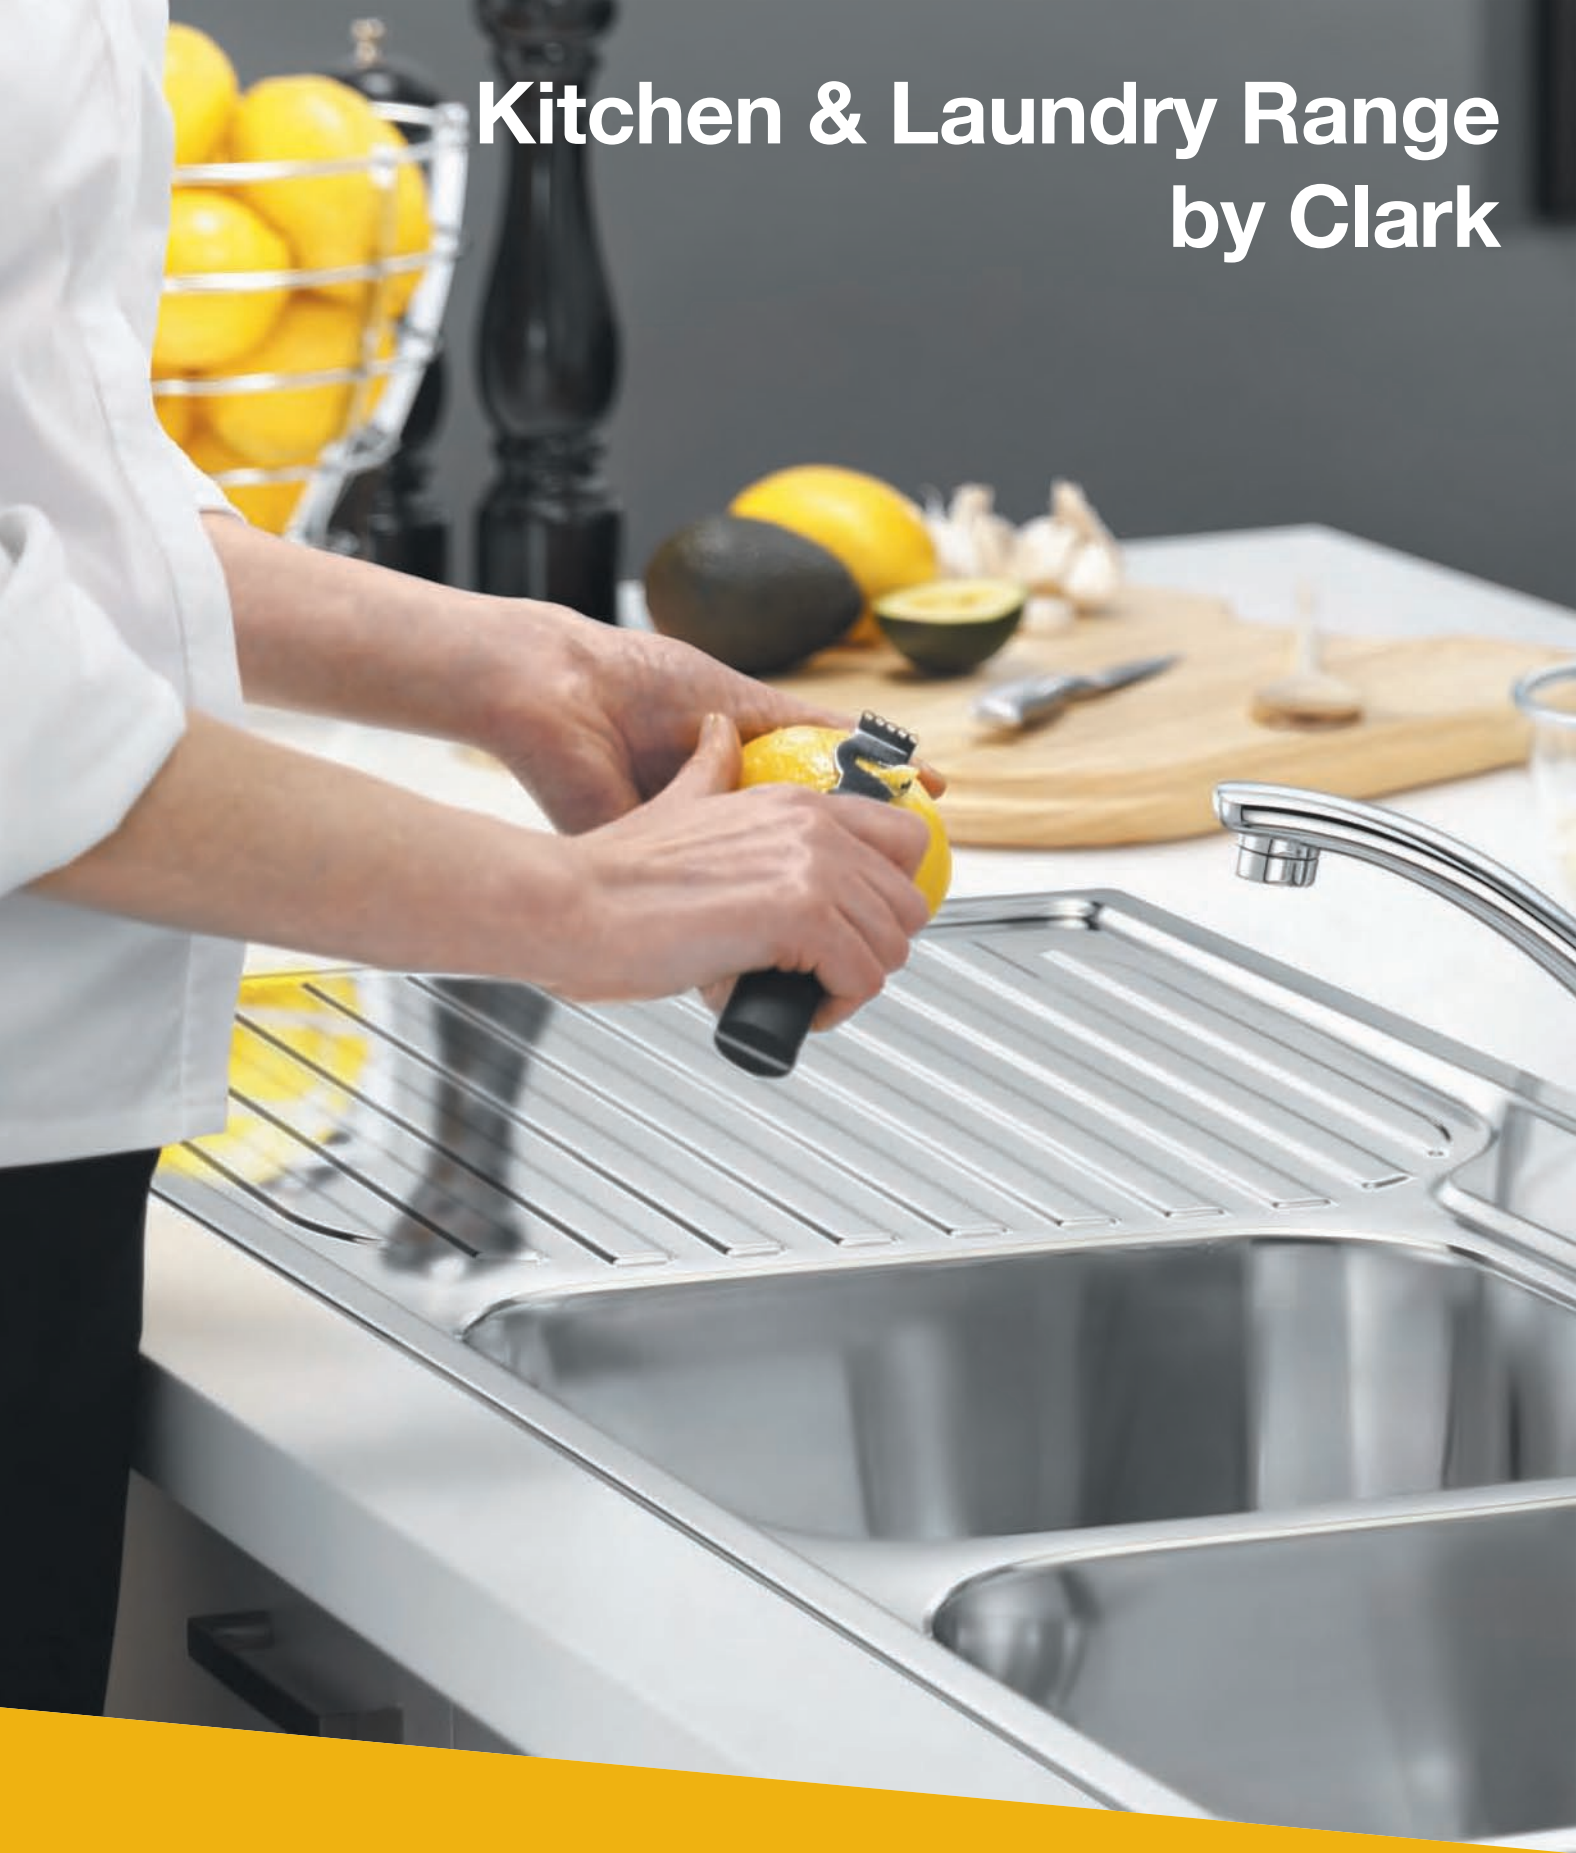

Kitchen & Laundry Range by Clark

CLARK®

Part of my life.

*Cover image - Monaco 1.75 End Bowl Sink,
pictured with Dorf Eclipse Sink Mixer.*