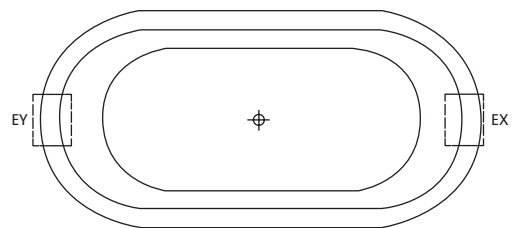

pump position options for spa