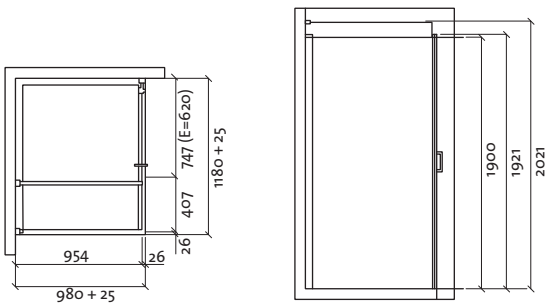

sizes available:

1000mm x 1000mm square (left)

1200mm x 1000mm rectangle (right)

shower includes adjustability up to 25mm in length
and width to cater for slightly uneven surroundings

8mm toughened glass

solid brass on chrome hinges, handle & bracket

glass height 1925mm

tapware and accessories not included

**DOLCE
VITA**
by **DECINA**
BATHROOMWARE

Dolce Vita Labrynth shower screens

1000mm x 1000mm square

1200mm x 1000mm rectangle

adjustability up to 25mm in length and width

outer width of door 747mm

inner width of point of entry 620mm

Dolce Vita Pasqua bath

	bath
10 year warranty	Y
size	1800
fiore headrests	optional
litres	252

Dolce Vita Isle spa + bath

	spa	bath
10 year warranty on shell	Y	Y
5 year warranty on spa pump	Y	NA
size	1790	1790
c-lenda™ flush maxi jets	6	NA
c-lenda™ flush lumbar mini jets	4	NA
c-lenda™ flush wall air controls	2	NA
remote controlled spa key heat boost pump	1	NA
c-lenda™ flush suction	1	NA
tosca headrests	optional	optional
support frame	1	1
litres (50mm above jets)	180	220