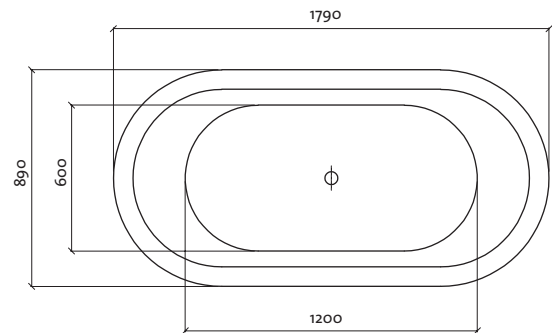

sizes available:

1000mm x 1000mm square (left)

1200mm x 1000mm rectangle (right)

shower includes adjustability up to 25mm in length
and width to cater for slightly uneven surroundings

8mm toughened glass

solid brass on chrome hinges, handle & bracket

glass height 1925mm

tapware and accessories not included

**DOLCE
VITA**
by **DECINA**
BATHROOMWARE

Dolce Vita Labrynth shower screens

1000mm x 1000mm square

1200mm x 1000mm rectangle

adjustability up to 25mm in length and width

outer width of door 747mm

inner width of point of entry 620mm

Dolce Vita Pasqua bath

	bath
10 year warranty	Y
size	1800
fiore headrests	optional
litres	252

Dolce Vita Isle spa + bath

	spa	bath
10 year warranty on shell	Y	Y
5 year warranty on spa pump	Y	NA
size	1790	1790
c-lenda™ flush maxi jets	6	NA
c-lenda™ flush lumbar mini jets	4	NA
c-lenda™ flush wall air controls	2	NA
remote controlled spa key heat boost pump	1	NA
c-lenda™ flush suction	1	NA
tosca headrests	optional	optional
support frame	1	1
litres (50mm above jets)	180	220