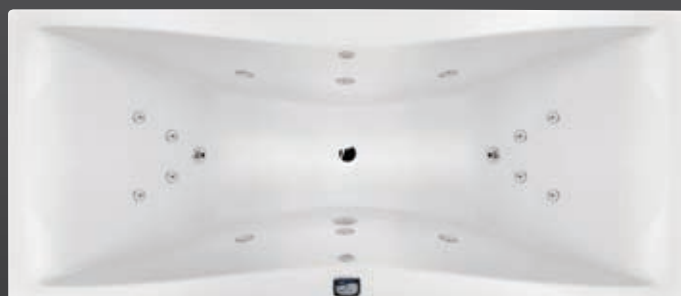

The Isle spa redefines comfort. Complete with integrated head rests and intuitive controls, Isle delivers a new level of bathroom indulgence.

Isle spa shown with two optional Tosca headrests

**DOLCE
VITA**
by **DECINA**
BATHROOMWARE

Indulge

spa

The Indulge spa brings resort style living to the home. With its soft contours and powerful massaging jets, Indulge will leave you feeling totally invigorated.

indulge contour spa shown
with black headrests

indulge contour spa shown
with white headrests

fitted with
c-lenda™
flush jet technology

All Indulge and Divine spa baths feature the new c-lenda™ Flush Jet technology exclusive to Decina.

c-lenda™ – the look of the future.

- ultra modern streamlined design
- ergonomic comfort
- finger-tip adjustable controls
- easy clean
- world first patented technology

Divine

spa and bath

Divine by name. Divine by nature. Completely contoured to suit the shape of the body, the Divine bath and spa offers the ultimate comfort.