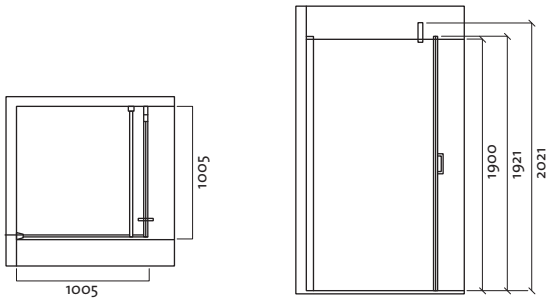

sizes available:

1000mm x 1000mm square (left)

1200mm x 1000mm rectangle (right)

shower includes adjustability up to 25mm in length
and width to cater for slightly uneven surroundings

8mm toughened glass

solid brass on chrome hinges, handle & bracket

glass height 1925mm

tapware and accessories not included

**DOLCE
VITA**
by **DECINA**
BATHROOMWARE

Dolce Vita Labrynth shower screens

1000mm x 1000mm square

1200mm x 1000mm rectangle

adjustability up to 25mm in length and width

outer width of door 747mm

inner width of point of entry 620mm

Dolce Vita Pasqua bath

	bath
10 year warranty	Y
size	1800
fiore headrests	optional
litres	252

Dolce Vita Isle spa + bath

	spa	bath
10 year warranty on shell	Y	Y
5 year warranty on spa pump	Y	NA
size	1790	1790
c-lenda™ flush maxi jets	6	NA
c-lenda™ flush lumbar mini jets	4	NA
c-lenda™ flush wall air controls	2	NA
remote controlled spa key heat boost pump	1	NA
c-lenda™ flush suction	1	NA
tosca headrests	optional	optional
support frame	1	1
litres (50mm above jets)	180	220