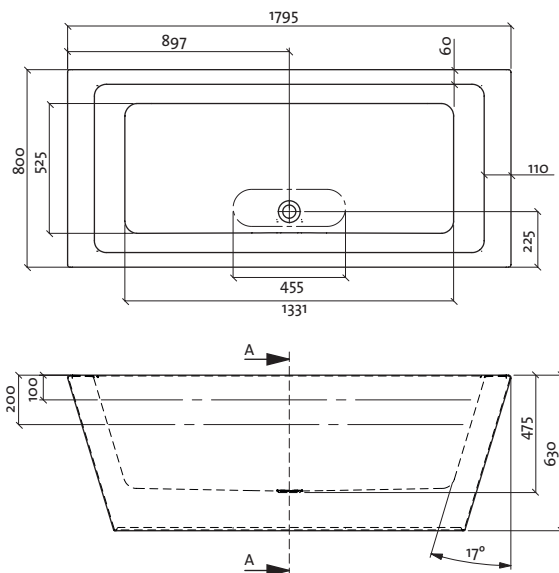

sizes available:

1000mm x 1000mm square (left)

1200mm x 1000mm rectangle (right)

shower includes adjustability up to 25mm in length
and width to cater for slightly uneven surroundings

8mm toughened glass

solid brass on chrome hinges, handle & bracket

glass height 1925mm

tapware and accessories not included

**DOLCE
VITA**
by **DECINA**
BATHROOMWARE

Dolce Vita Labrynth shower screens

1000mm x 1000mm square

1200mm x 1000mm rectangle

adjustability up to 25mm in length and width

outer width of door 747mm

inner width of point of entry 620mm

Dolce Vita Pasqua bath

	bath
10 year warranty	Y
size	1800
fiore headrests	optional
litres	252

Dolce Vita Isle spa + bath

	spa	bath
10 year warranty on shell	Y	Y
5 year warranty on spa pump	Y	NA
size	1790	1790
c-lenda™ flush maxi jets	6	NA
c-lenda™ flush lumbar mini jets	4	NA
c-lenda™ flush wall air controls	2	NA
remote controlled spa key heat boost pump	1	NA
c-lenda™ flush suction	1	NA
tosca headrests	optional	optional
support frame	1	1
litres (50mm above jets)	180	220