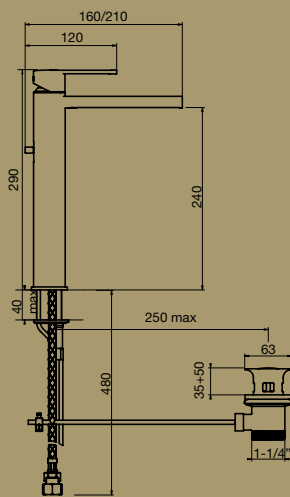

TRASPARENZE BASIN OUTLET 200MM

TRASPARENZE BASIN OUTLET 160MM

TRASPARENZE SHOWER ARM & ROSE  
Note: Male connection

RIFLESSI EXTENDED BASIN MIXER

RIFLESSI BASIN MIXER

RIFLESSI WALL BASIN MIXER SET

RIFLESSI SHOWER HEAD  
Note: Female connection