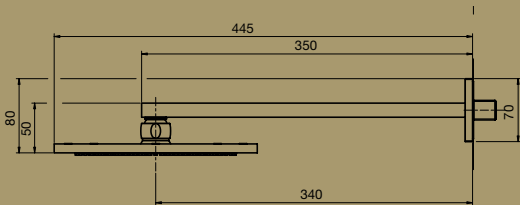

TRASPARENZE BASIN OUTLET 200MM

TRASPARENZE BASIN OUTLET 160MM

TRASPARENZE SHOWER ARM & ROSE  
Note: Male connection

RIFLESSI EXTENDED BASIN MIXER

RIFLESSI BASIN MIXER

RIFLESSI WALL BASIN MIXER SET

RIFLESSI SHOWER HEAD  
Note: Female connection