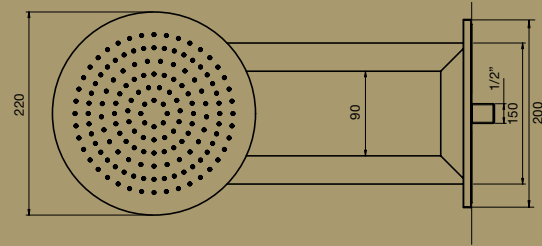

TRASPARENZE BASIN OUTLET 200MM

TRASPARENZE BASIN OUTLET 160MM

TRASPARENZE SHOWER ARM & ROSE  
Note: Male connection

RIFLESSI EXTENDED BASIN MIXER

RIFLESSI BASIN MIXER

RIFLESSI WALL BASIN MIXER SET

RIFLESSI SHOWER HEAD  
Note: Female connection