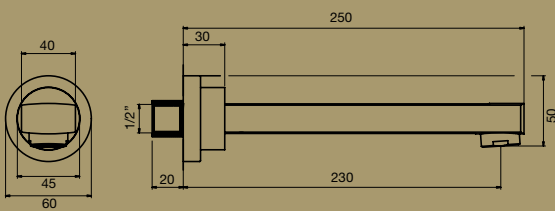

TRASPARENZE SHOWER MIXER WITH DIVERTER

TRASPARENZE SHOWER MIXER

TRASPARENZE BASIN MIXER