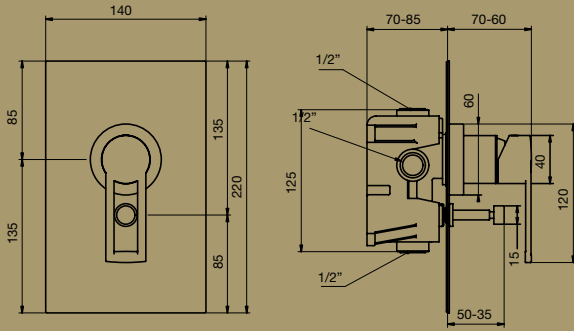

RIFLESSI SHOWER HEAD
WELS 3 Star, 8Ltr/min
Chrome

TRASPARENZE SHOWER MIXER WITH DIVERTER