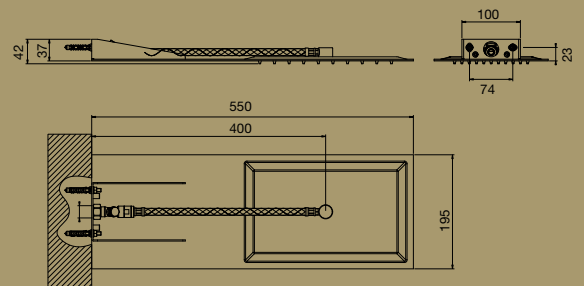

TRASPARENZE BASIN OUTLET 200MM

TRASPARENZE BASIN OUTLET 160MM

TRASPARENZE SHOWER ARM & ROSE  
Note: Male connection

RIFLESSI EXTENDED BASIN MIXER

RIFLESSI BASIN MIXER

RIFLESSI WALL BASIN MIXER SET

RIFLESSI SHOWER HEAD  
Note: Female connection