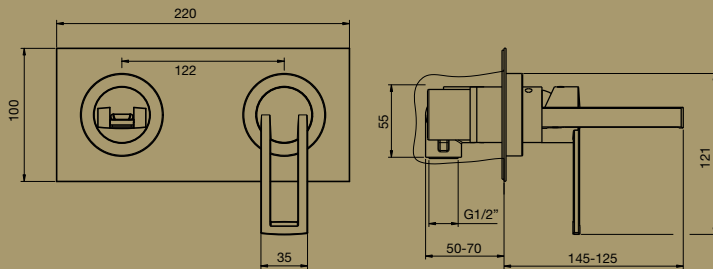

TRASPARENZE BASIN OUTLET 200MM

TRASPARENZE BASIN OUTLET 160MM

TRASPARENZE SHOWER ARM & ROSE  
Note: Male connection

RIFLESSI EXTENDED BASIN MIXER

RIFLESSI BASIN MIXER

RIFLESSI WALL BASIN MIXER SET

RIFLESSI SHOWER HEAD  
Note: Female connection