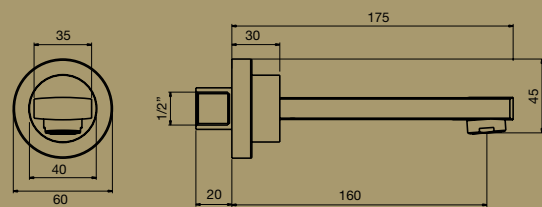

TRASPARENZE BASIN OUTLET 200MM

TRASPARENZE BASIN OUTLET 160MM

TRASPARENZE SHOWER ARM & ROSE  
Note: Male connection

RIFLESSI EXTENDED BASIN MIXER

RIFLESSI BASIN MIXER

RIFLESSI WALL BASIN MIXER SET

RIFLESSI SHOWER HEAD  
Note: Female connection