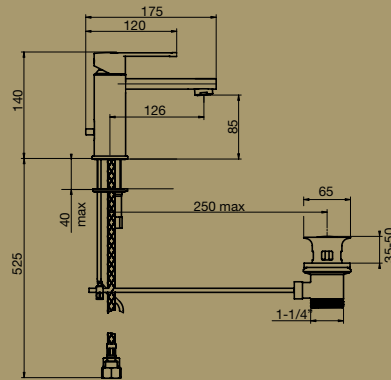

TRASPARENZE BASIN MIXER