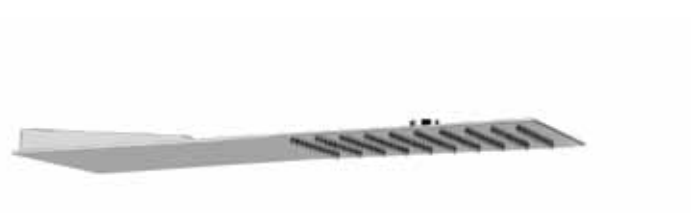

RIFLESSI embodies the tranquillity and beauty of nature itself. Inspired by the free-flowing qualities of a pristine waterfall, this collection celebrates the life giving properties of water through clarity of design.

RIFLESSI WALL BASIN MIXER SET
WELS 6 Star, 3.5Ltr/min
Chrome