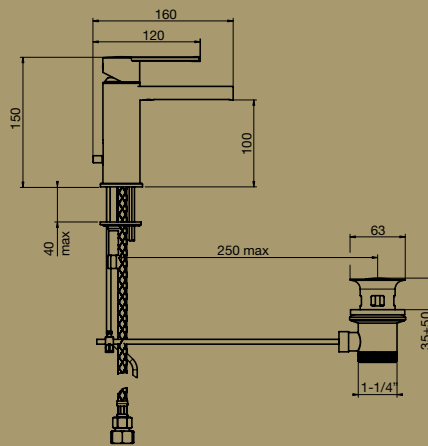

TRASPARENZE BASIN OUTLET 200MM

TRASPARENZE BASIN OUTLET 160MM

TRASPARENZE SHOWER ARM & ROSE  
Note: Male connection

RIFLESSI EXTENDED BASIN MIXER

RIFLESSI BASIN MIXER

RIFLESSI WALL BASIN MIXER SET

RIFLESSI SHOWER HEAD  
Note: Female connection