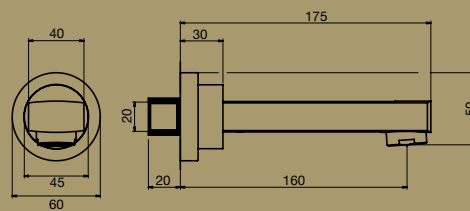

TRASPARENZE SHOWER MIXER WITH DIVERTER

TRASPARENZE SHOWER MIXER

TRASPARENZE BASIN MIXER