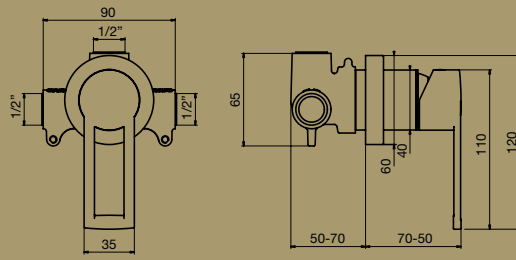

TRASPARENZE SHOWER MIXER