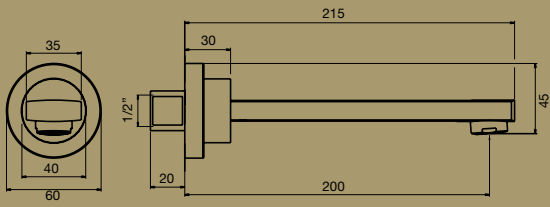

TRASPARENZE BASIN OUTLET 200MM

TRASPARENZE BASIN OUTLET 160MM

TRASPARENZE SHOWER ARM & ROSE  
Note: Male connection

RIFLESSI EXTENDED BASIN MIXER

RIFLESSI BASIN MIXER

RIFLESSI WALL BASIN MIXER SET

RIFLESSI SHOWER HEAD  
Note: Female connection