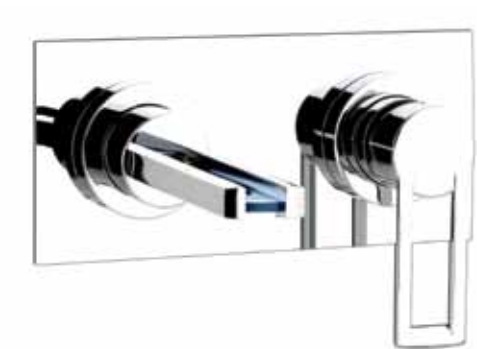

TRASPARENZE SHOWER ARM & ROSE  
WELS 3 Star, 8Ltr/min  
Chrome

RIFLESSI

RIFLESSI SHOWER HEAD

RIFLESSI embodies the tranquillity and beauty of nature itself. Inspired by the free-flowing qualities of a pristine waterfall, this collection celebrates the life giving properties of water through clarity of design.