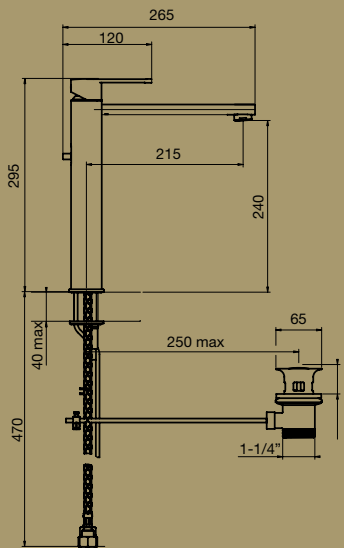

TRASPARENZE EXTENDED BASIN MIXER