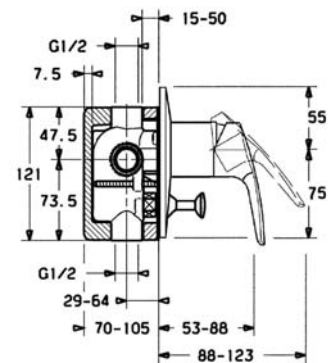

shower mixer with diverter

15 Year Warranty*

Your bathroom. Your life.™

Visit any one of our 280 showrooms around Australia for all the latest products, concepts and inspiration to make your bathroom whatever you want it to be. And for the ultimate bathroom experience, go to one of our new bathroom life® stores where you will find the biggest range of leading Australian and international brands.

Call 1800 032 566 or visit www.reece.com.au for your nearest bathroom showroom.

V2 [BROCHURE CODE 9501719]

* Terms and Conditions
5 year parts and labour warranty, additional 10 year cartridge parts replacement guarantee