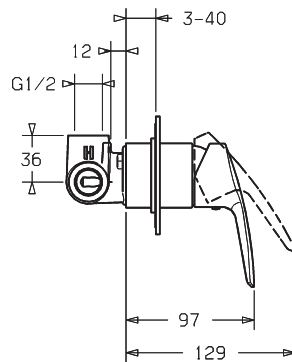

shower mixer