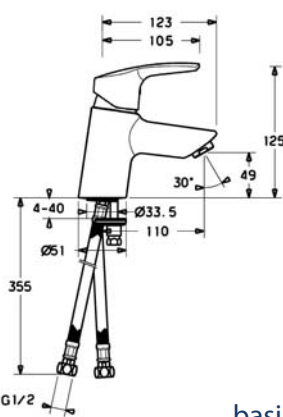

basin mixer