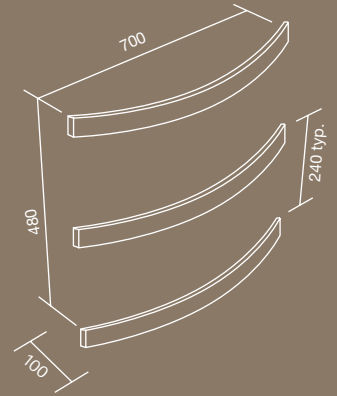

#### kado QUAD

widths available:  
432mm  
632mm  
832mm

\* All towel rail lengths are taken from the widest point  
All towel rails electrical rating 12V AV SELV  
All towel rails polished stainless steel

Finished in high quality mirror polished stainless steel, all Kado heated towel rails are 12V and free of visible wiring, helping you achieve a clean, minimalist look within the bathroom. The Bar, Lux, Cirque and Quad are sold as singular rails. Up to six rails can be combined on a single installation kit, to make the most of available bathroom space.

#### kado BAR

widths available:  
832mm  
632mm  
432mm

#### kado LUX

width available:  
700mm only