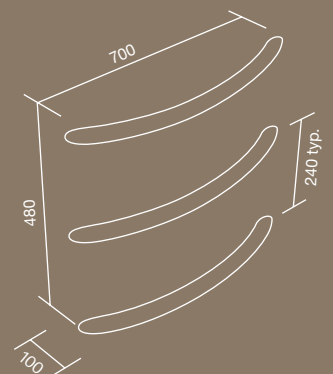

#### kado QUAD

widths available:  
432mm  
632mm  
832mm

\* All towel rail lengths are taken from the widest point  
All towel rails electrical rating 12V AV SELV  
All towel rails polished stainless steel

#### kado BAR

widths available:  
832mm  
632mm  
432mm

#### kado LUX

width available:  
700mm only

#### kado CIRQUE

width available:  
700mm only