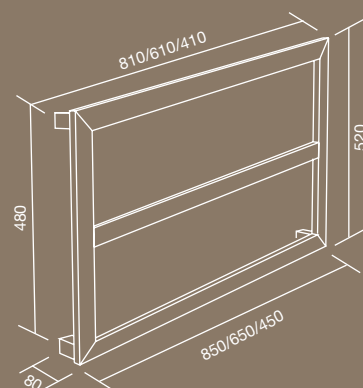

#### kado QUAD FRAME

widths available:  
450mm  
650mm  
850mm

#### kado QUAD

widths available:  
432mm  
632mm  
832mm

\* All towel rail lengths are taken from the widest point  
All towel rails electrical rating 12V AV SELV  
All towel rails polished stainless steel

Finished in high quality mirror polished stainless steel, all Kado heated towel rails are 12V and free of visible wiring, helping you achieve a clean, minimalist look within the bathroom. The Bar, Lux, Cirque and Quad are sold as singular rails. Up to six rails can be combined on a single installation kit, to make the most of available bathroom space.