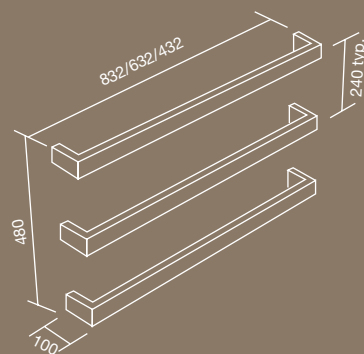

#### kado QUAD FRAME

widths available:  
450mm  
650mm  
850mm

#### kado QUAD

widths available:  
432mm  
632mm  
832mm

\* All towel rail lengths are taken from the widest point  
All towel rails electrical rating 12V AV SELV  
All towel rails polished stainless steel

Finished in high quality mirror polished stainless steel, all Kado heated towel rails are 12V and free of visible wiring, helping you achieve a clean, minimalist look within the bathroom. The Bar, Lux, Cirque and Quad are sold as singular rails. Up to six rails can be combined on a single installation kit, to make the most of available bathroom space.

#### kado BAR

widths available:  
832mm  
632mm  
432mm