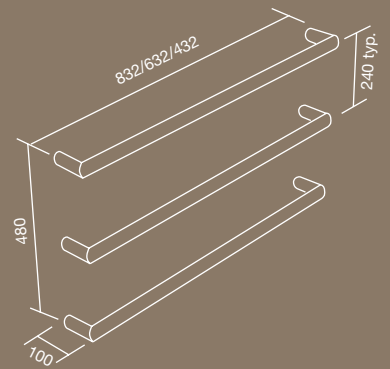

#### kado QUAD FRAME

widths available:  
450mm  
650mm  
850mm

#### kado QUAD

widths available:  
432mm  
632mm  
832mm

\* All towel rail lengths are taken from the widest point  
All towel rails electrical rating 12V AV SELV  
All towel rails polished stainless steel

Finished in high quality mirror polished stainless steel, all Kado heated towel rails are 12V and free of visible wiring, helping you achieve a clean, minimalist look within the bathroom. The Bar, Lux, Cirque and Quad are sold as singular rails. Up to six rails can be combined on a single installation kit, to make the most of available bathroom space.

#### kado BAR

widths available:  
832mm  
632mm  
432mm