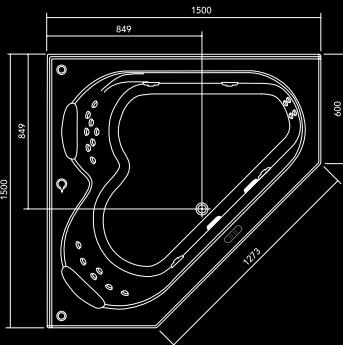

Option

Airforce system, 3-Speed standard blower to deliver millions of tiny air bubbles

■ Indicates pump is NOT mounted to the frame
■ Indicates pump is mounted to the frame

	Pump Switch	Large/Small Jets	Pump	Divertor Control	Venturi Air Controls
Standard	Air	4/4	Hot/Cold 1.25hp	X	1
Luxury	Electronic	4/6	Hot 1.25hp	X	2
Super luxury	Electronic	4/12	Hot 1.25hp	tt	2
Body therapy	Electronic	4/18	Hot 1.5hp*	Y	2

See back page for more spa bath product specifications.

* 15AMP connection is required

Divertor control - allows the user to direct the water from the pump to seats (zones). If you are bathing alone you can have only your seat working.