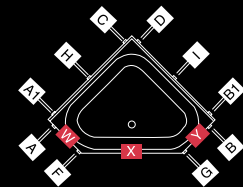

Option

Airforce system, 3-Speed standard blower to deliver millions of tiny air bubbles

■ Indicates pump is NOT mounted to the frame
■ Indicates pump is mounted to the frame

	Pump Switch	Large/Small Jets	Pump	Divertor Control	Venturi Air Controls
Standard	Air	4/4	Hot/Cold 1.25hp	X	1
Luxury	Electronic	4/6	Hot 1.25hp	X	2
Super luxury	Electronic	4/12	Hot 1.25hp	tt	2
Body therapy	Electronic	4/18	Hot 1.5hp*	Y	2

See back page for more spa bath product specifications.

* 15AMP connection is required

Divertor control - allows the user to direct the water from the pump to seats (zones). If you are bathing alone you can have only your seat working.