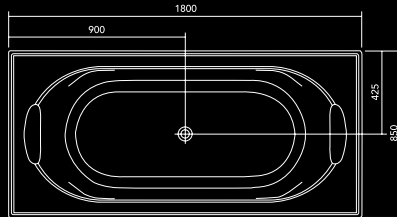

## Milan Baths

■ Milan 1800 Rectangular Bath  
1800 x 850

## Milan Spas

■ Milan 1800 Rectangular Spa  
1800 x 850

■ Milan 1500 Corner Spa  
1500 x 1500

**All baths & spas**  
are available in white

■ White

**Headrests**  
are available in black

■ Black

Milan, like Paris, instantly conjures up thoughts of fashion, style and sophistication. Each of the baths in this range have been designed to form the centrepiece of your bathroom.

**Milan 1800  
Rectangular Bath**

**Milan 1800  
Rectangular Spa Bath**

- End to end seating profile
- Luxurious 500mm internal depth
- Centre waste
- Integrated moulded arm rest support
- Venturi air controls to adjust air bubbles through jets