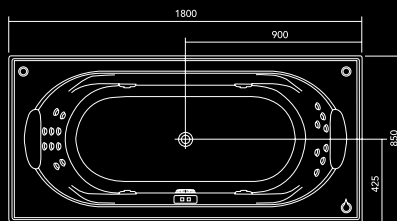

## Milan Spas

■ Milan 1800 Rectangular Spa  
1800 x 850

■ Milan 1500 Corner Spa  
1500 x 1500

**All baths & spas**  
are available in white

■ White

**Headrests**  
are available in black

■ Black

Milan, like Paris, instantly conjures up thoughts of fashion, style and sophistication. Each of the baths in this range have been designed to form the centrepiece of your bathroom.

**Milan 1800  
Rectangular Bath**

**Milan 1800  
Rectangular Spa Bath**

- End to end seating profile
- Luxurious 500mm internal depth
- Centre waste
- Integrated moulded arm rest support
- Venturi air controls to adjust air bubbles through jets

**Option**

Airforce system, 3-Speed standard blower to deliver millions of tiny air bubbles

■ Indicates pump is NOT mounted to the frame  
 ■ Indicates pump is mounted to the frame

	Pump Switch	Large/Small Jets	Pump	Divertor Control	Venturi Air Controls
Standard	Air	4/4	Hot/Cold 1.25hp	X	1
Luxury	Electronic	4/6	Hot 1.25hp	X	2
Super luxury	Electronic	4/11	Hot 1.25hp	Y	2
Body therapy	Electronic	4/18	Hot 1.5hp*	Y	2

Divertor control - allows the user to direct the water from the pump to seats (zones). If you are bathing alone you can have only your seat working.

**Milan 1500  
Corner Spa Bath**

- Side x side seating arrangement
- Luxurious 500mm internal depth
- Venturi air controls to adjust air bubbles through jets