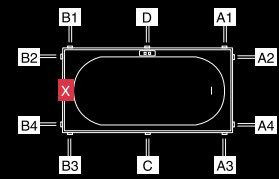

Option

Airforce system, 3-Speed standard blower to deliver millions of tiny air bubbles

■ Indicates pump is NOT mounted to the frame
■ Indicates pump is mounted to the frame

	Pump Switch	Large/Small Jets	Pump	Divertor Control	Venturi Air Controls
Standard	Air	4/4	Hot/Cold 1.25hp	X	1
Luxury	Electronic	4/6	Hot 1.25hp	X	2
Super luxury	Electronic	4/11	Hot 1.25hp	Y	2
Body therapy	Electronic	4/18	Hot 1.5hp*	Y	2

Divertor control - allows the user to direct the water from the pump to seats (zones). If you are bathing alone you can have only your seat working.

**Milan 1500
Corner Spa Bath**

- Side x side seating arrangement
- Luxurious 500mm internal depth
- Venturi air controls to adjust air bubbles through jets