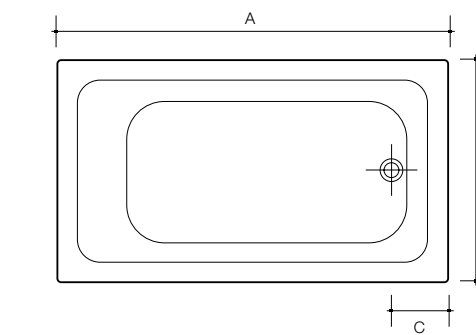

V14 [BROCHURE CODE 2130071]

m i z u

1780mm bath  
capacity is 217 Litres

**soothe**  
white

1800mm bath  
capacity is 179 Litres

**drift rectangular**  
white

1780mm bath  
capacity is 210 Litres

**drift oval**  
white

Air jets – available in all models. Optional rail.

Hydro jets – available in all models. Optional head rest.

	A	B	C	D	E	F
1400	1400	820	240	485	500	30
1550	1550	800	250	485	500	30
1700	1700	820	250	485	500	30

1400mm bath capacity is 115 Litres  
1550mm bath capacity is 140 Litres  
1700mm bath capacity is 170 Litres

**soaker**

white  
1400mm 1550mm 1700mm