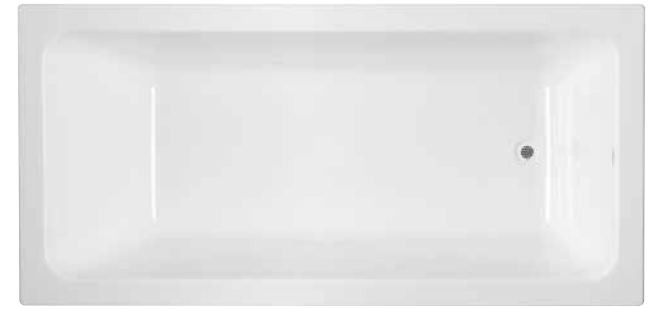

V14 [BROCHURE CODE 2130071]

m i z u

1780mm bath  
capacity is 217 Litres

**soothe**  
white

1800mm bath  
capacity is 179 Litres

**drift rectangular**  
white

1780mm bath  
capacity is 210 Litres

**drift oval**  
white

Air jets – available in all models. Optional rail.

Hydro jets – available in all models. Optional head rest.

	A	B	C	D	E	F
1400	1400	820	240	485	500	30
1550	1550	800	250	485	500	30
1700	1700	820	250	485	500	30