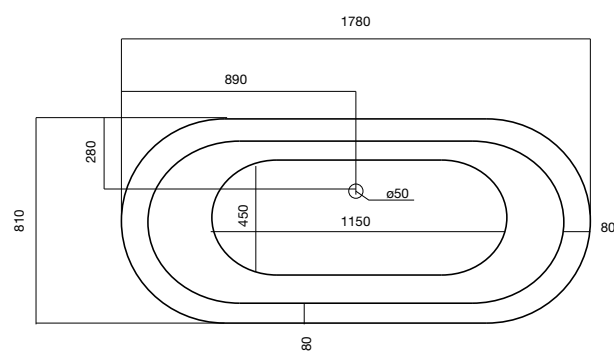

V14 [BROCHURE CODE 2130071]

m i z u

1780mm bath  
capacity is 217 Litres

**soothe**  
white

1800mm bath  
capacity is 179 Litres

**drift rectangular**  
white

1780mm bath  
capacity is 210 Litres

**drift oval**  
white

Air jets – available in all models. Optional rail.

Hydro jets – available in all models. Optional head rest.

	A	B	C	D	E	F
1400	1400	820	240	485	500	30
1550	1550	800	250	485	500	30
1700	1700	820	250	485	500	30

1400mm bath capacity is 115 Litres  
1550mm bath capacity is 140 Litres  
1700mm bath capacity is 170 Litres

**soaker**

white  
1400mm 1550mm 1700mm