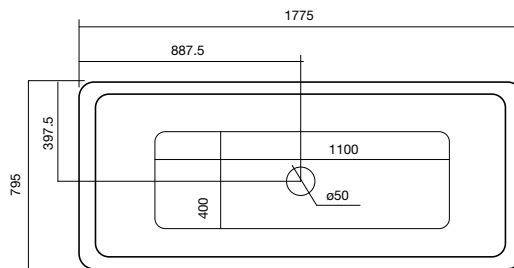

V14 [BROCHURE CODE 2130071]

m i z u

1780mm bath  
capacity is 217 Litres

**soothe**  
white

1800mm bath  
capacity is 179 Litres

**drift rectangular**  
white

1780mm bath  
capacity is 210 Litres

**drift oval**  
white

Air jets – available in all models. Optional rail.

Hydro jets – available in all models. Optional head rest.

	A	B	C	D	E	F
1400	1400	820	240	485	500	30
1550	1550	800	250	485	500	30
1700	1700	820	250	485	500	30

1400mm bath capacity is 115 Litres  
1550mm bath capacity is 140 Litres  
1700mm bath capacity is 170 Litres

**soaker**

white  
1400mm 1550mm 1700mm