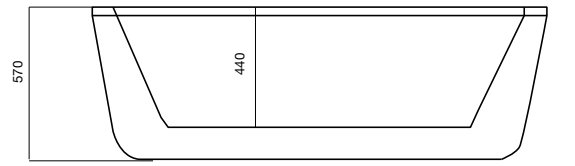

V14 [BROCHURE CODE 2130071]

m i z u

1780mm bath  
capacity is 217 Litres

**soothe**  
white

1800mm bath  
capacity is 179 Litres

**drift rectangular**  
white

1780mm bath  
capacity is 210 Litres

**drift oval**  
white