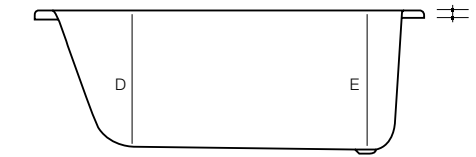

V14 [BROCHURE CODE 2130071]

m i z u

1780mm bath  
capacity is 217 Litres

**soothe**  
white

1800mm bath  
capacity is 179 Litres

**drift rectangular**  
white

1780mm bath  
capacity is 210 Litres

**drift oval**  
white

Air jets – available in all models. Optional rail.

Hydro jets – available in all models. Optional head rest.

	A	B	C	D	E	F
1400	1400	820	240	485	500	30
1550	1550	800	250	485	500	30
1700	1700	820	250	485	500	30

1400mm bath capacity is 115 Litres  
1550mm bath capacity is 140 Litres  
1700mm bath capacity is 170 Litres

**soaker**

white  
1400mm 1550mm 1700mm