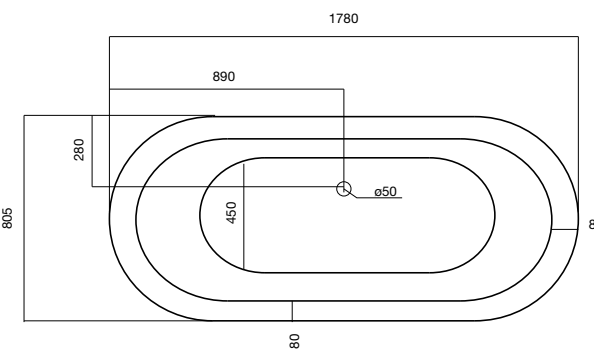

V14 [BROCHURE CODE 2130071]

m i z u

1780mm bath  
capacity is 217 Litres

**soothe**  
white

1800mm bath  
capacity is 179 Litres

**drift rectangular**  
white

1780mm bath  
capacity is 210 Litres

**drift oval**  
white