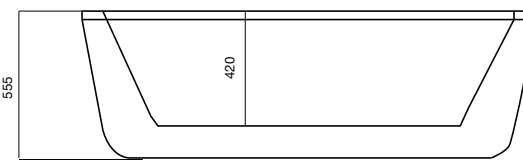

V14 [BROCHURE CODE 2130071]

m i z u

1780mm bath  
capacity is 217 Litres

**soothe**  
white

1800mm bath  
capacity is 179 Litres

**drift rectangular**  
white

1780mm bath  
capacity is 210 Litres

**drift oval**  
white

Air jets – available in all models. Optional rail.

Hydro jets – available in all models. Optional head rest.

	A	B	C	D	E	F
1400	1400	820	240	485	500	30
1550	1550	800	250	485	500	30
1700	1700	820	250	485	500	30

1400mm bath capacity is 115 Litres  
1550mm bath capacity is 140 Litres  
1700mm bath capacity is 170 Litres

**soaker**

white  
1400mm 1550mm 1700mm