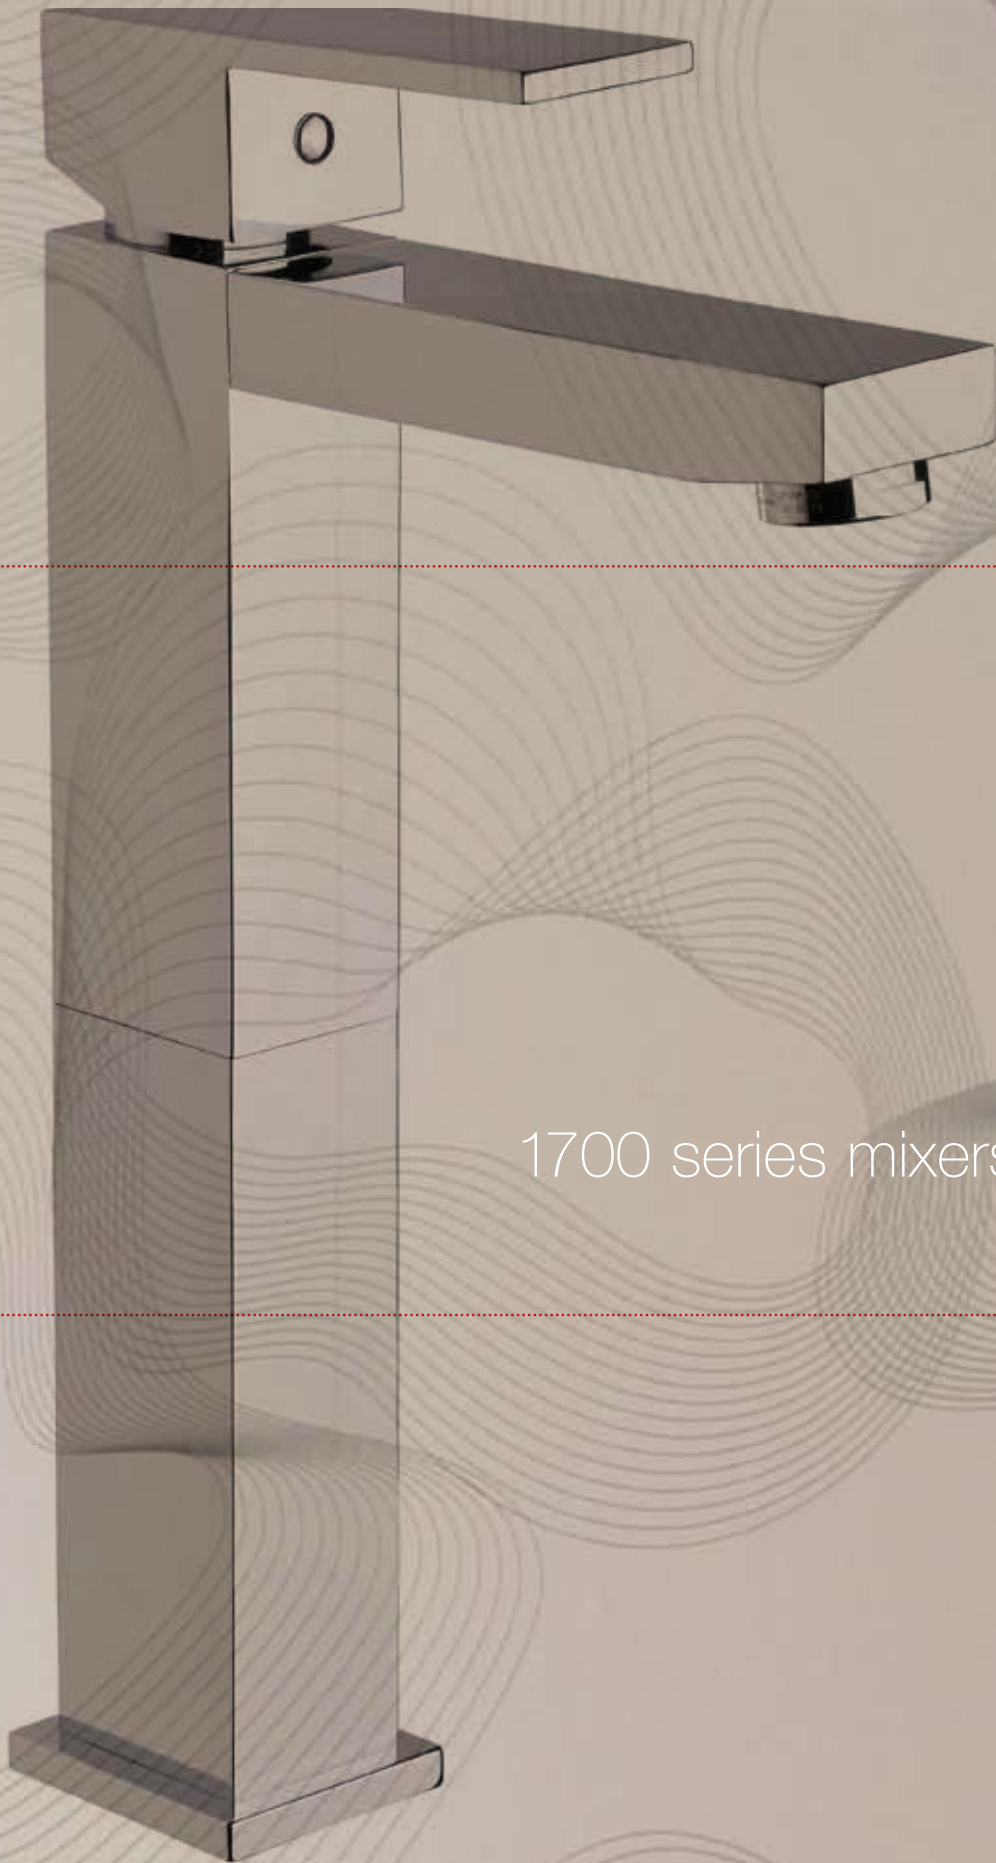

**gooseneck sink  
mixer large**  
chrome  
WELS: 4 star, 7.5ltr/min

**gooseneck sink  
mixer small**  
chrome  
WELS: 4 star, 7.5ltr/min

1700 series mixers

**2 tier bath  
towel rack**  
chrome  
560mm wide x 225mm deep