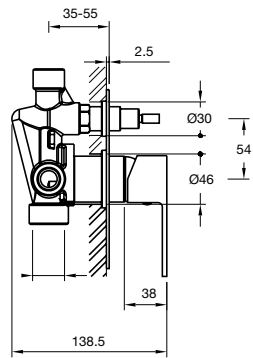

shower mixer
with diverter