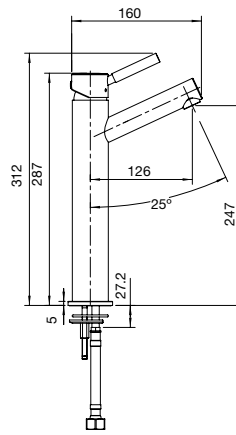

extended basin mixer