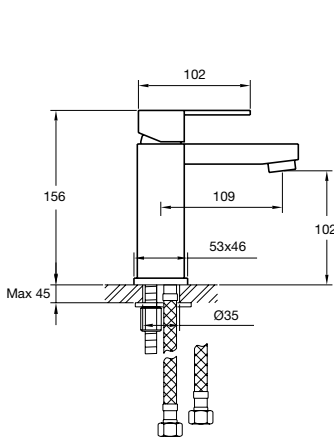

1700 series mixers