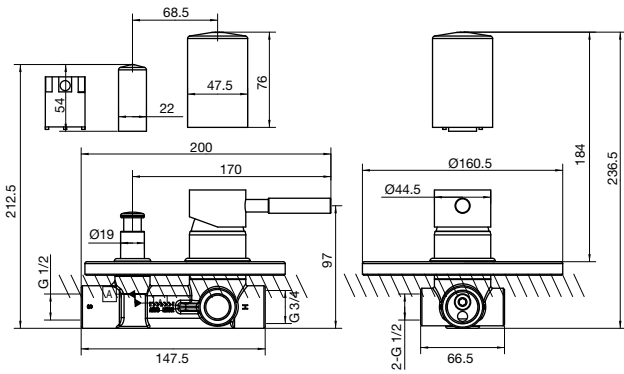

shower mixer with diverter