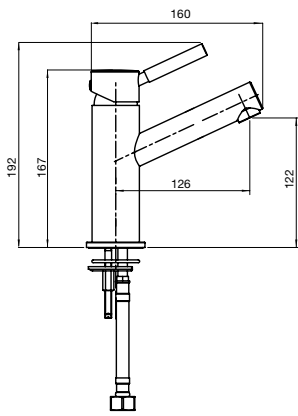

1550 series mixers

basin mixer