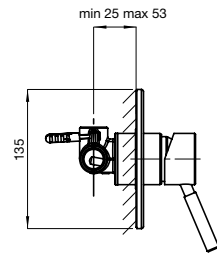

shower mixer