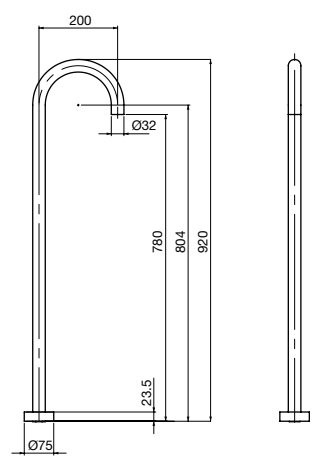

floor outlet