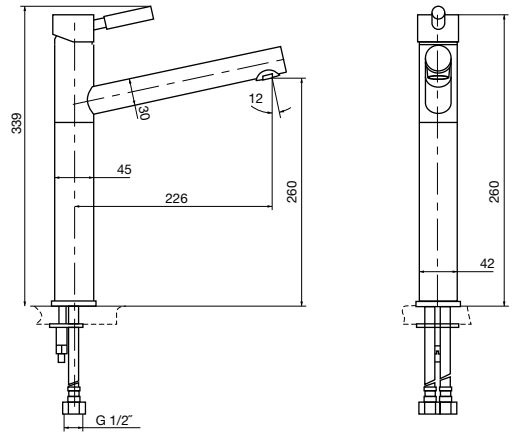

extended basin mixer