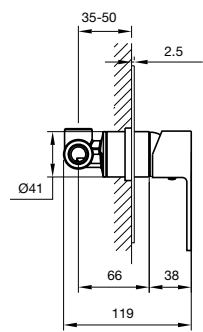

shower mixer
with diverter