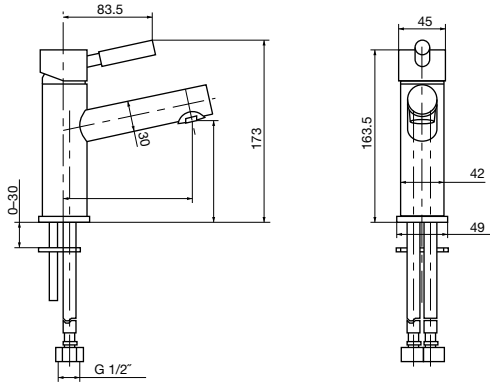

1500 series mixers

basin mixer