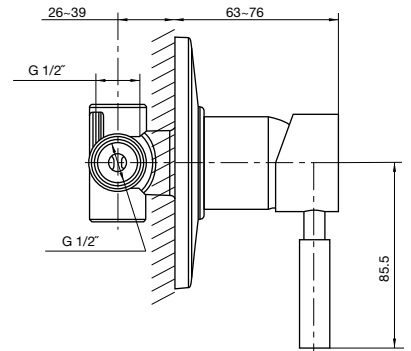

shower mixer