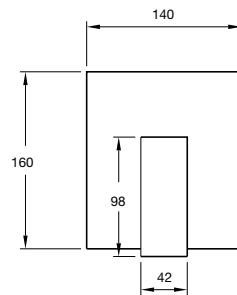

shower mixer
with diverter