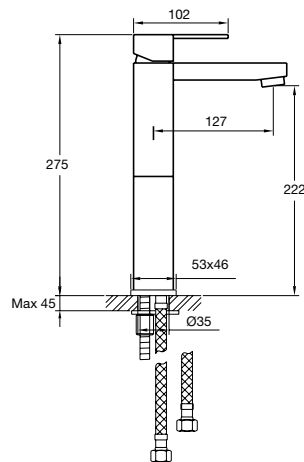

1550 series mixers

basin mixer

extended basin mixer

shower mixer

1700 series mixers