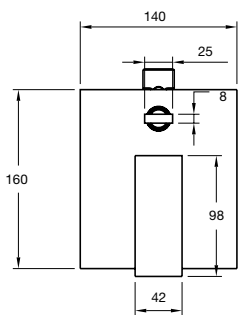

shower mixer
with diverter