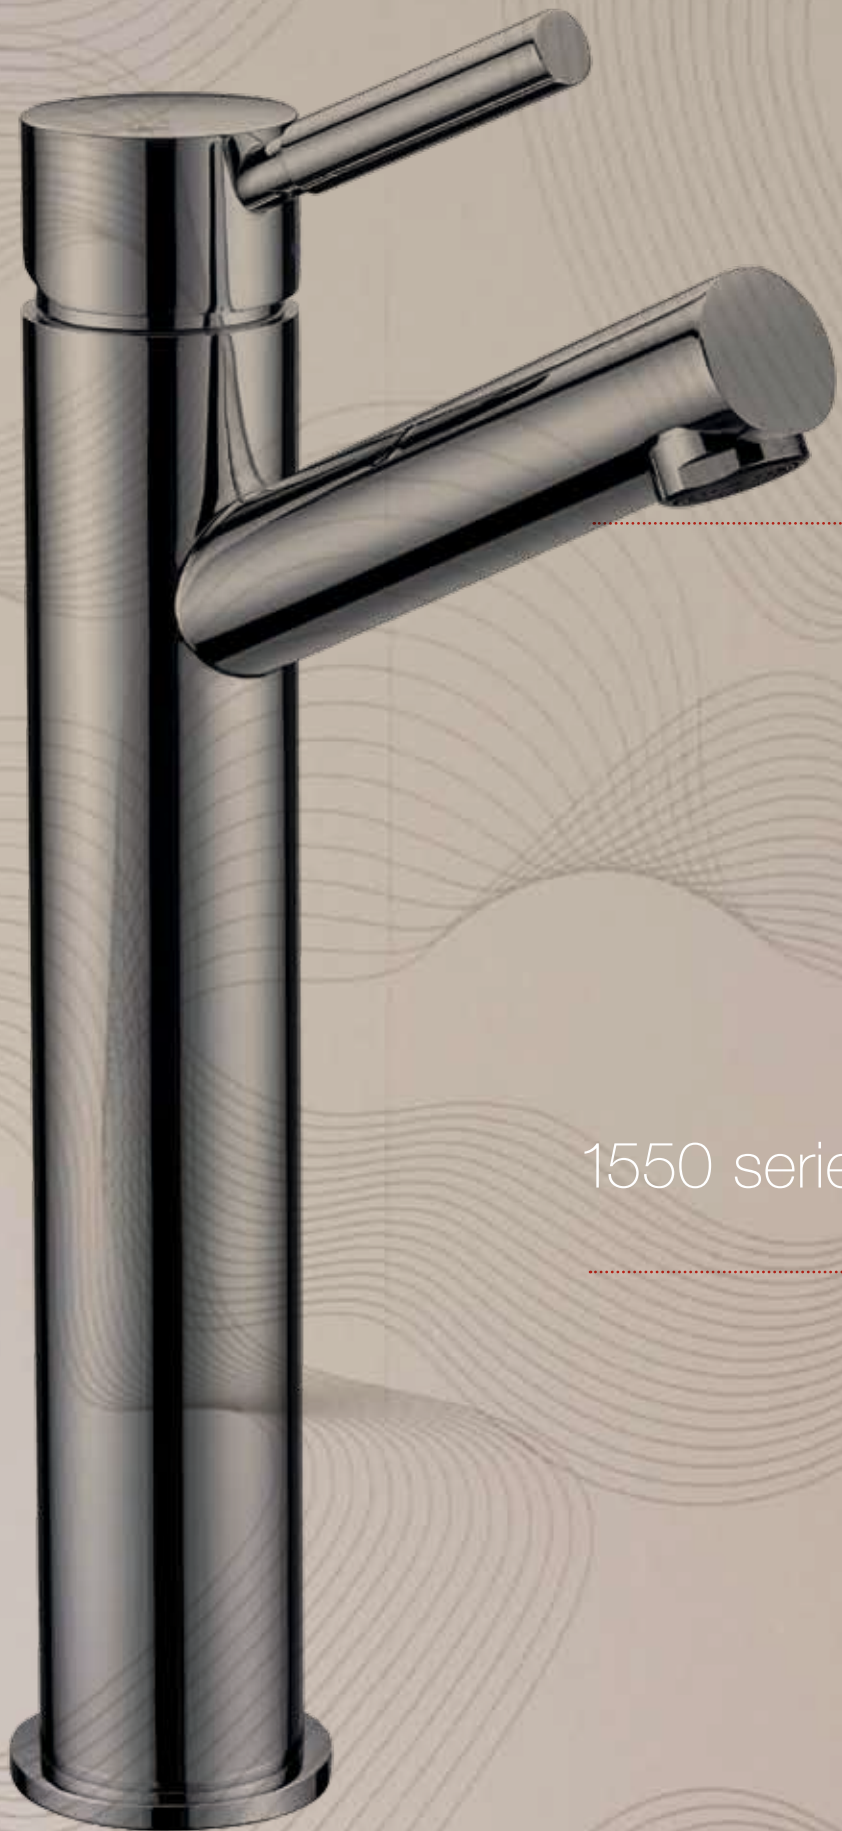

1550 series mixers