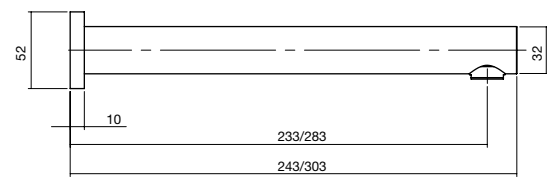

wall outlet