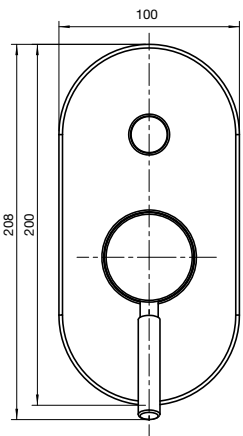

**shower mixer**  
chrome

**gooseneck  
sink mixer**  
chrome  
WELS: 4 star  
7.5ltr/min

**floor outlet**  
to suit bath  
920mm

**wall outlet**  
chrome  
220 mm  
280mm

1500 series accessories

**double towel rail**  
chrome  
600mm 700mm 900mm

**towel rack**  
chrome  
530mm wide x 230mm deep

**towel rail**  
chrome  
300mm 450mm  
600mm 700mm 900mm

**glass shelf**  
chrome  
470mm

**robe hook**  
chrome

**combination shelf  
& soap dish**  
chrome 370mm

**glass shelf**  
glass/chrome  
500mm

**toilet brush**  
chrome

**towel ring**  
chrome  
standard

**toilet roll holder**  
chrome  
square

**double towel bar**  
chrome  
550mm 660mm 760mm 900mm

**towel bar**  
chrome  
550mm 660mm 760mm 900mm

# 1700 series mixers

basin mixer

extended basin mixer

gooseneck sink mixer large

gooseneck sink mixer small

shower mixer  
with diverter

sink mixer

shower mixer  
with diverter