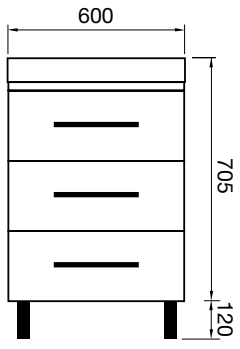

VANITY FRONT