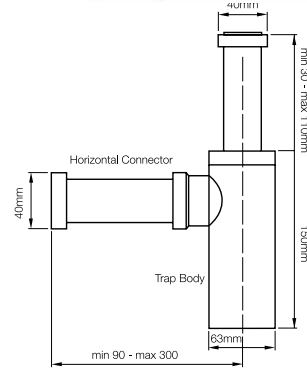

bottle trap
40 mm square
(9500188)