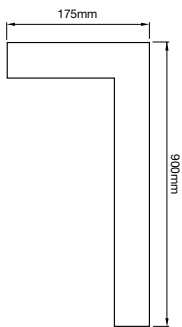

**bottle trap**  
40mm round  
(2261992)

**bottle trap**  
40 mm square  
(9500188)

**s-trap conversion**  
with copper—pvc adaptor  
suits 40mm bottle trap  
(2261993)

**copper-pvc adaptor**  
(2262102)