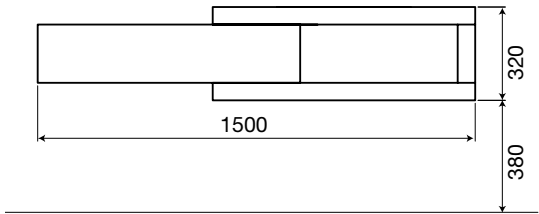

## bloc & bliss

The bloc and bliss range of wall-hung vanities display perfect balance. Whether it is the curved symmetry of bliss or the precise counter balance of bloc, each floats effortlessly within your bathroom providing the ideal platform to showcase your basin and creating clever storage options.