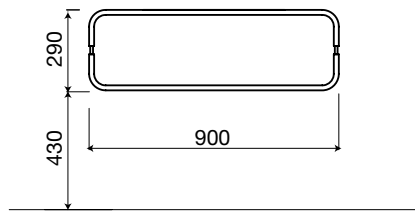

Basin, tapware and bottletraps sold separately.

**bloc wall  
hung vanity**  
soft close drawer  
white painted  
black veneer  
1500mm

VANITY TOP

Basin, tapware and bottletraps sold separately.

**bliss wall  
hung vanity**  
with open storage area  
black veneer  
900mm