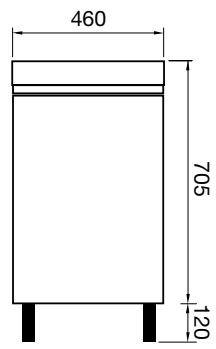

VANITY SIDE