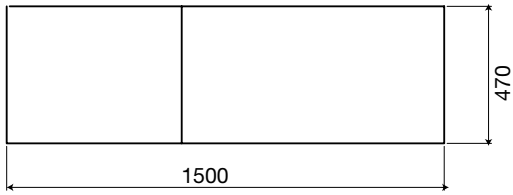

Basin, tapware and bottletraps sold separately.

**bloc wall  
hung vanity**  
soft close drawer  
white painted  
black veneer  
1500mm

VANITY TOP

Basin, tapware and bottletraps sold separately.

**bliss wall  
hung vanity**  
with open storage area  
black veneer  
900mm