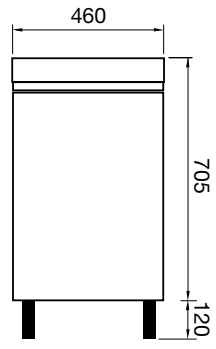

VANITY SIDE