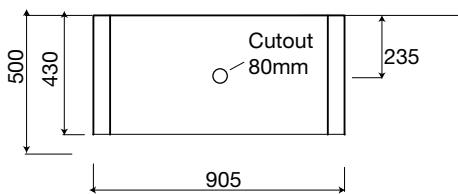

Basin, tapware and bottletraps sold separately.

**bloc wall  
hung vanity**  
soft close drawer  
white painted  
black veneer  
1500mm

VANITY TOP

Basin, tapware and bottletraps sold separately.

**bliss wall  
hung vanity**  
with open storage area  
black veneer  
900mm