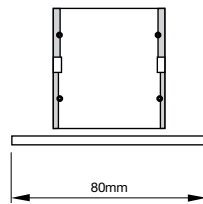

**bottle trap**  
40mm round  
(2261992)

**bottle trap**  
40 mm square  
(9500188)

**s-trap conversion**  
with copper—pvc adaptor  
suits 40mm bottle trap  
(2261993)

**copper-pvc adaptor**  
(2262102)