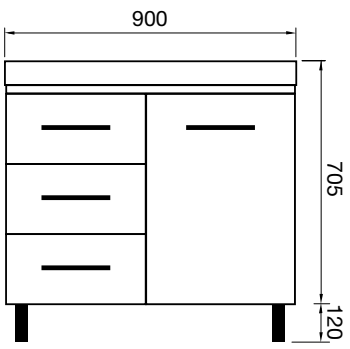

VANITY FRONT