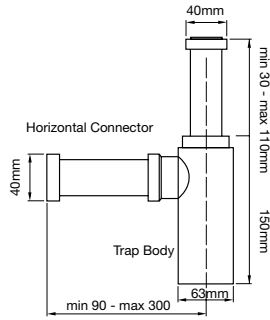

**bottle trap**  
40mm round  
(2261992)

**bottle trap**  
40 mm square  
(9500188)

**s-trap conversion**  
with copper—pvc adaptor  
suits 40mm bottle trap  
(2261993)

**copper-pvc adaptor**  
(2262102)