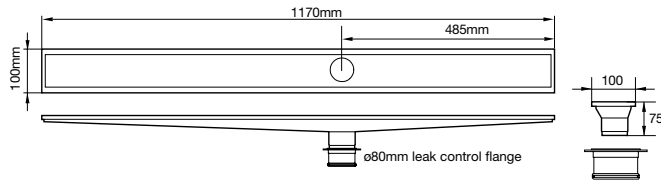

bottle trap
40mm round
(2261992)

bottle trap
40 mm square
(9500188)

wastes

The flow of water is beautiful. Just think of rain falling into ponds and moving through streams. Cleansing as it goes. This remarkable flow has inspired the designer range of Mizu traps, plugs, adaptors and channels. Little things that make a big difference. Beautiful themselves, they integrate seamlessly with the Mizu range of taps, showers and accessories to create bathroom harmony. The perfect flow.

s-trap conversion

with copper-pvc adaptor
suits 40mm bottle trap
(2261993)

copper-pvc adaptor

(2262102)

shower channel

brushed chrome
300mm (2262103)
900mm (2262104)
1200mm (2262147)

lift plug

32mm x 40mm
overflow basins
chrome (2260937)