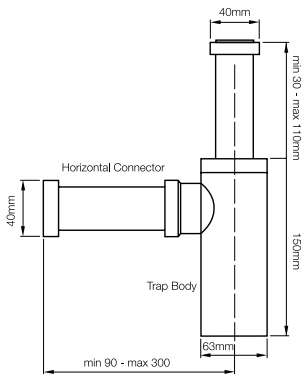

bottle trap
40mm round
(2261992)

bottle trap
40 mm square
(9500188)

wastes

The flow of water is beautiful. Just think of rain falling into ponds and moving through streams. Cleansing as it goes. This remarkable flow has inspired the designer range of Mizu traps, plugs, adaptors and channels. Little things that make a big difference. Beautiful themselves, they integrate seamlessly with the Mizu range of taps, showers and accessories to create bathroom harmony. The perfect flow.

s-trap conversion

with copper-pvc adaptor
suits 40mm bottle trap
(2261993)

copper-pvc adaptor

(2262102)

shower channel

brushed chrome
300mm (2262103)
900mm (2262104)
1200mm (2262147)

lift plug

32mm x 40mm
overflow basins
chrome (2260937)