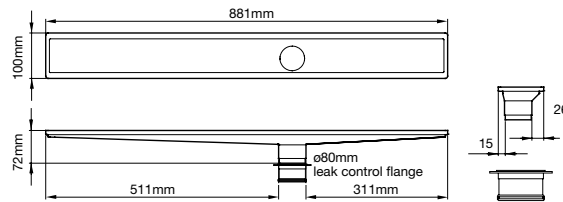

bottle trap
40mm round
(2261992)

bottle trap
40 mm square
(9500188)

wastes

The flow of water is beautiful. Just think of rain falling into ponds and moving through streams. Cleansing as it goes. This remarkable flow has inspired the designer range of Mizu traps, plugs, adaptors and channels. Little things that make a big difference. Beautiful themselves, they integrate seamlessly with the Mizu range of taps, showers and accessories to create bathroom harmony. The perfect flow.

s-trap conversion

with copper-pvc adaptor
suits 40mm bottle trap
(2261993)

copper-pvc adaptor

(2262102)

shower channel

brushed chrome
300mm (2262103)
900mm (2262104)
1200mm (2262147)

lift plug

32mm x 40mm
overflow basins
chrome (2260937)