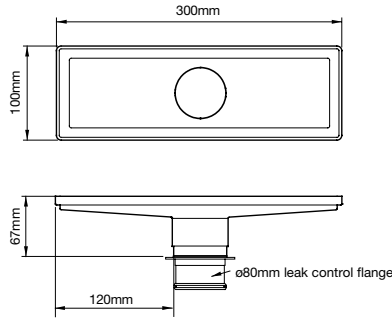

bottle trap
40mm round
(2261992)

bottle trap
40 mm square
(9500188)

wastes

The flow of water is beautiful. Just think of rain falling into ponds and moving through streams. Cleansing as it goes. This remarkable flow has inspired the designer range of Mizu traps, plugs, adaptors and channels. Little things that make a big difference. Beautiful themselves, they integrate seamlessly with the Mizu range of taps, showers and accessories to create bathroom harmony. The perfect flow.

s-trap conversion

with copper-pvc adaptor
suits 40mm bottle trap
(2261993)

copper-pvc adaptor

(2262102)

shower channel

brushed chrome
300mm (2262103)
900mm (2262104)
1200mm (2262147)

lift plug

32mm x 40mm
overflow basins
chrome (2260937)