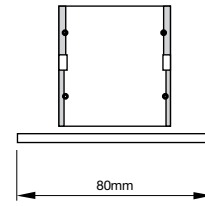

s-trap conversion

with copper-pvc adaptor
suits 40mm bottle trap
(2261993)

copper-pvc adaptor

(2262102)

shower channel

brushed chrome
300mm (2262103)
900mm (2262104)
1200mm (2262147)

lift plug

32mm x 40mm
overflow basins
chrome (2260937)