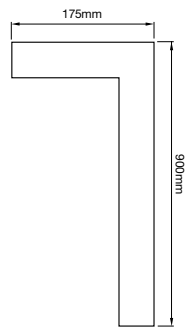

s-trap conversion

with copper-pvc adaptor
suits 40mm bottle trap
(2261993)

copper-pvc adaptor

(2262102)

shower channel

brushed chrome
300mm (2262103)
900mm (2262104)
1200mm (2262147)

lift plug

32mm x 40mm
overflow basins
chrome (2260937)