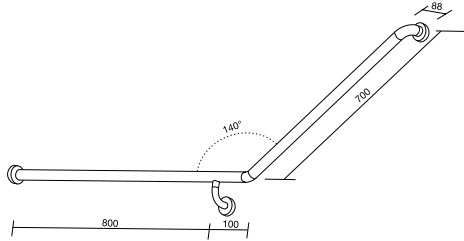

mobi GRAB RAIL 32 x 900
available in chrome or satin and polished stainless steel

mobi SHOWER GRAB RAIL R/H 800 x 400
available in satin and polished stainless steel
available in right hand only

32mm diameter for all grab rails.
All measurements in millimeters (mm).

mobi GRAB RAIL L/H 840 x 700 x 140DEG
available in satin and polished stainless steel

mobi GRAB RAIL R/H 840 x 700 x 140DEG
available in satin and polished stainless steel

mobi GRAB RAIL CNR L/H 900 x 700 x 140DEG
available in satin and polished stainless steel

mobi GRAB RAIL CNR R/H 900 x 700 x 140DEG
available in satin and polished stainless steel

mobi GRAB RAIL L/H 940 x 600 x 90DEG
available in satin and polished stainless steel

mobi GRAB RAIL R/H 940 x 600 x 90DEG
available in satin and polished stainless steel