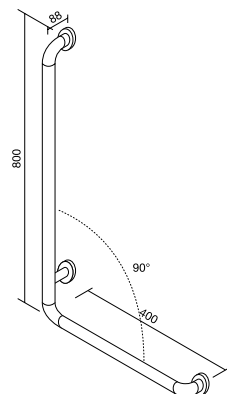

mobi GRAB RAIL 32 x 300
available in chrome or satin and polished stainless steel

mobi GRAB RAIL 32 x 450
available in chrome or satin and polished stainless steel

mobi GRAB RAIL 32 x 600
available in chrome or satin and polished stainless steel

mobi GRAB RAIL 32 x 900
available in chrome or satin and polished stainless steel

mobi SHOWER GRAB RAIL R/H 800 x 400
available in satin and polished stainless steel
available in right hand only

32mm diameter for all grab rails.
All measurements in millimeters (mm).

mobi GRAB RAIL L/H 840 x 700 x 140DEG
available in satin and polished stainless steel

mobi GRAB RAIL R/H 840 x 700 x 140DEG
available in satin and polished stainless steel

mobi GRAB RAIL CNR L/H 900 x 700 x 140DEG
available in satin and polished stainless steel

mobi GRAB RAIL CNR R/H 900 x 700 x 140DEG
available in satin and polished stainless steel

mobi GRAB RAIL L/H 940 x 600 x 90DEG
available in satin and polished stainless steel

mobi GRAB RAIL R/H 940 x 600 x 90DEG
available in satin and polished stainless steel