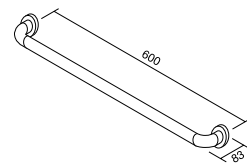

mobi GRAB RAILS

Combining modern styling with ergonomic design, Mobi Grab Rails introduce a new level of comfort and safety into the bathroom environment. Whether used to improve people's mobility within their bathroom or simply to make the transition between sitting and standing easier, Mobi Grab Rails deliver a new level of freedom and independence.

mobi GRAB RAIL 32 x 300
available in chrome or satin and polished stainless steel

mobi GRAB RAIL 32 x 450
available in chrome or satin and polished stainless steel

mobi GRAB RAIL 32 x 600
available in chrome or satin and polished stainless steel

mobi GRAB RAIL 32 x 900
available in chrome or satin and polished stainless steel

mobi SHOWER GRAB RAIL R/H 800 x 400
available in satin and polished stainless steel
available in right hand only

32mm diameter for all grab rails.
All measurements in millimeters (mm).

mobi GRAB RAIL L/H 840 x 700 x 140DEG
available in satin and polished stainless steel

mobi GRAB RAIL R/H 840 x 700 x 140DEG
available in satin and polished stainless steel

mobi GRAB RAIL CNR L/H 900 x 700 x 140DEG
available in satin and polished stainless steel