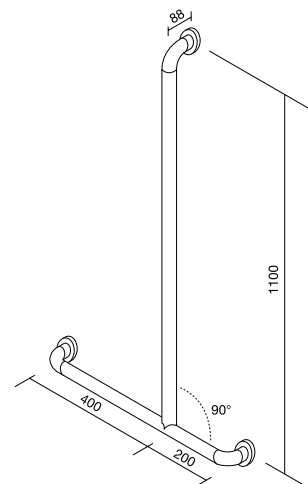

mobi GRAB RAIL 32 x 900
available in chrome or satin and polished stainless steel

mobi SHOWER GRAB RAIL R/H 800 x 400
available in satin and polished stainless steel
available in right hand only

32mm diameter for all grab rails.
All measurements in millimeters (mm).

mobi GRAB RAIL L/H 840 x 700 x 140DEG
available in satin and polished stainless steel

mobi GRAB RAIL R/H 840 x 700 x 140DEG
available in satin and polished stainless steel

mobi GRAB RAIL CNR L/H 900 x 700 x 140DEG
available in satin and polished stainless steel

mobi GRAB RAIL CNR R/H 900 x 700 x 140DEG
available in satin and polished stainless steel

mobi GRAB RAIL L/H 940 x 600 x 90DEG
available in satin and polished stainless steel

mobi GRAB RAIL R/H 940 x 600 x 90DEG
available in satin and polished stainless steel

mobi GRAB RAIL CNR L/H 1000 x 600
available in satin and polished stainless steel

mobi GRAB RAIL CNR R/H 1000 x 600
available in satin and polished stainless steel

mobi INVERT "T" GRAB RAIL L/H
available in satin and polished stainless steel