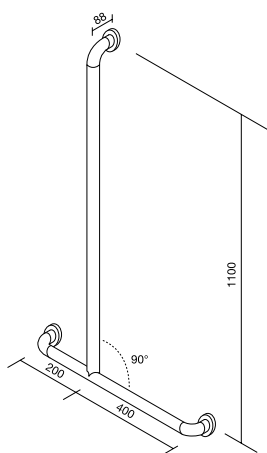

mobi GRAB RAIL 32 x 900
available in chrome or satin and polished stainless steel

mobi SHOWER GRAB RAIL R/H 800 x 400
available in satin and polished stainless steel
available in right hand only

32mm diameter for all grab rails.
All measurements in millimeters (mm).

mobi GRAB RAIL L/H 840 x 700 x 140DEG
available in satin and polished stainless steel

mobi GRAB RAIL R/H 840 x 700 x 140DEG
available in satin and polished stainless steel

mobi GRAB RAIL CNR L/H 900 x 700 x 140DEG
available in satin and polished stainless steel

mobi GRAB RAIL CNR R/H 900 x 700 x 140DEG
available in satin and polished stainless steel

mobi GRAB RAIL L/H 940 x 600 x 90DEG
available in satin and polished stainless steel

mobi GRAB RAIL R/H 940 x 600 x 90DEG
available in satin and polished stainless steel

mobi GRAB RAIL CNR L/H 1000 x 600
available in satin and polished stainless steel

mobi GRAB RAIL CNR R/H 1000 x 600
available in satin and polished stainless steel

mobi INVERT "T" GRAB RAIL L/H
available in satin and polished stainless steel