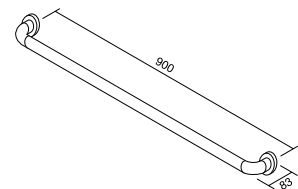

mobi GRAB RAILS

Combining modern styling with ergonomic design, Mobi Grab Rails introduce a new level of comfort and safety into the bathroom environment. Whether used to improve people's mobility within their bathroom or simply to make the transition between sitting and standing easier, Mobi Grab Rails deliver a new level of freedom and independence.

mobi GRAB RAIL 32 x 300
available in chrome or satin and polished stainless steel

mobi GRAB RAIL 32 x 450
available in chrome or satin and polished stainless steel

mobi GRAB RAIL 32 x 600
available in chrome or satin and polished stainless steel

mobi GRAB RAIL 32 x 900
available in chrome or satin and polished stainless steel

mobi SHOWER GRAB RAIL R/H 800 x 400
available in satin and polished stainless steel
available in right hand only

32mm diameter for all grab rails.
All measurements in millimeters (mm).

mobi GRAB RAIL L/H 840 x 700 x 140DEG
available in satin and polished stainless steel

mobi GRAB RAIL R/H 840 x 700 x 140DEG
available in satin and polished stainless steel

mobi GRAB RAIL CNR L/H 900 x 700 x 140DEG
available in satin and polished stainless steel