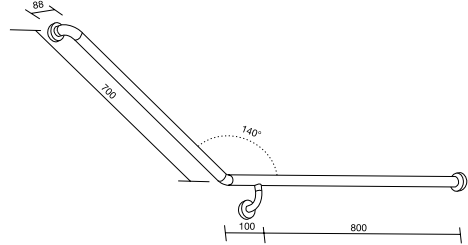

mobi GRAB RAIL 32 x 900
available in chrome or satin and polished stainless steel

mobi SHOWER GRAB RAIL R/H 800 x 400
available in satin and polished stainless steel
available in right hand only

32mm diameter for all grab rails.
All measurements in millimeters (mm).

mobi GRAB RAIL L/H 840 x 700 x 140DEG
available in satin and polished stainless steel

mobi GRAB RAIL R/H 840 x 700 x 140DEG
available in satin and polished stainless steel

mobi GRAB RAIL CNR L/H 900 x 700 x 140DEG
available in satin and polished stainless steel