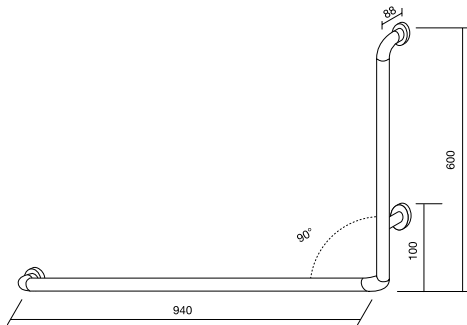

mobi GRAB RAIL L/H 840 x 700 x 140DEG
available in satin and polished stainless steel

mobi GRAB RAIL R/H 840 x 700 x 140DEG
available in satin and polished stainless steel

mobi GRAB RAIL CNR L/H 900 x 700 x 140DEG
available in satin and polished stainless steel

mobi GRAB RAIL CNR R/H 900 x 700 x 140DEG
available in satin and polished stainless steel

mobi GRAB RAIL L/H 940 x 600 x 90DEG
available in satin and polished stainless steel

mobi GRAB RAIL R/H 940 x 600 x 90DEG
available in satin and polished stainless steel