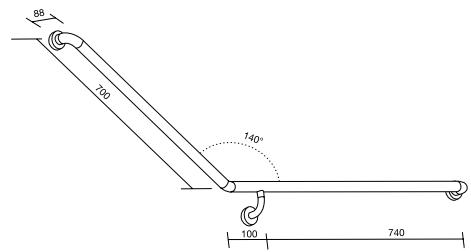

mobi GRAB RAIL 32 x 900
available in chrome or satin and polished stainless steel

mobi SHOWER GRAB RAIL R/H 800 x 400
available in satin and polished stainless steel
available in right hand only

32mm diameter for all grab rails.
All measurements in millimeters (mm).

mobi GRAB RAIL L/H 840 x 700 x 140DEG
available in satin and polished stainless steel

mobi GRAB RAIL R/H 840 x 700 x 140DEG
available in satin and polished stainless steel

mobi GRAB RAIL CNR L/H 900 x 700 x 140DEG
available in satin and polished stainless steel

mobi GRAB RAIL CNR R/H 900 x 700 x 140DEG
available in satin and polished stainless steel

mobi GRAB RAIL L/H 940 x 600 x 90DEG
available in satin and polished stainless steel

mobi GRAB RAIL R/H 940 x 600 x 90DEG
available in satin and polished stainless steel