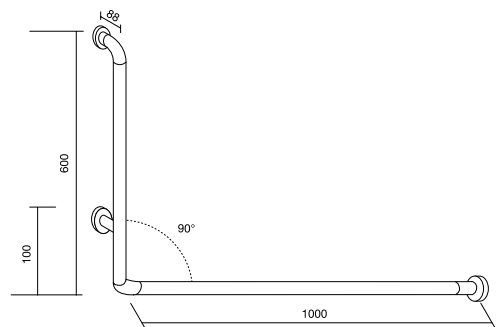

mobi GRAB RAIL R/H 940 x 600 x 90DEG
available in satin and polished stainless steel

mobi GRAB RAIL CNR R/H 1000 x 600
available in satin and polished stainless steel