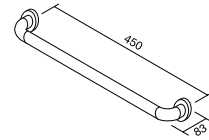

mobi GRAB RAIL 32 x 300
available in chrome or satin and polished stainless steel

mobi GRAB RAIL 32 x 450
available in chrome or satin and polished stainless steel

mobi GRAB RAIL 32 x 600
available in chrome or satin and polished stainless steel

mobi GRAB RAIL 32 x 900
available in chrome or satin and polished stainless steel

mobi SHOWER GRAB RAIL R/H 800 x 400
available in satin and polished stainless steel
available in right hand only

32mm diameter for all grab rails.
All measurements in millimeters (mm).

mobi GRAB RAIL L/H 840 x 700 x 140DEG
available in satin and polished stainless steel

mobi GRAB RAIL R/H 840 x 700 x 140DEG
available in satin and polished stainless steel

mobi GRAB RAIL CNR L/H 900 x 700 x 140DEG
available in satin and polished stainless steel