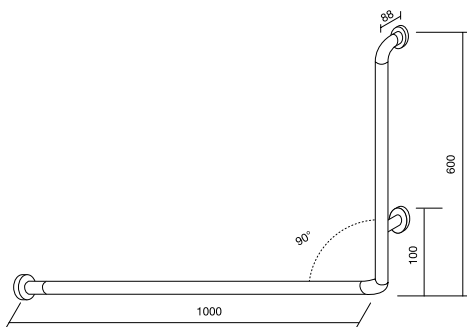

mobi GRAB RAIL 32 x 900
available in chrome or satin and polished stainless steel

mobi SHOWER GRAB RAIL R/H 800 x 400
available in satin and polished stainless steel
available in right hand only

32mm diameter for all grab rails.
All measurements in millimeters (mm).

mobi GRAB RAIL L/H 840 x 700 x 140DEG
available in satin and polished stainless steel

mobi GRAB RAIL R/H 840 x 700 x 140DEG
available in satin and polished stainless steel

mobi GRAB RAIL CNR L/H 900 x 700 x 140DEG
available in satin and polished stainless steel

mobi GRAB RAIL CNR R/H 900 x 700 x 140DEG
available in satin and polished stainless steel

mobi GRAB RAIL L/H 940 x 600 x 90DEG
available in satin and polished stainless steel

mobi GRAB RAIL R/H 940 x 600 x 90DEG
available in satin and polished stainless steel