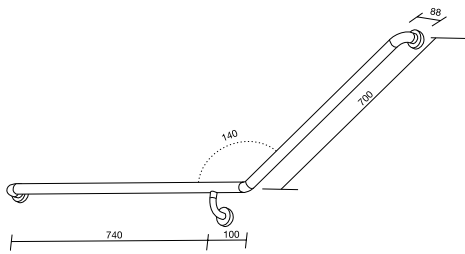

mobi GRAB RAIL 32 x 300
available in chrome or satin and polished stainless steel

mobi GRAB RAIL 32 x 450
available in chrome or satin and polished stainless steel

mobi GRAB RAIL 32 x 600
available in chrome or satin and polished stainless steel

mobi GRAB RAIL 32 x 900
available in chrome or satin and polished stainless steel

mobi SHOWER GRAB RAIL R/H 800 x 400
available in satin and polished stainless steel
available in right hand only

32mm diameter for all grab rails.
All measurements in millimeters (mm).

mobi GRAB RAIL L/H 840 x 700 x 140DEG
available in satin and polished stainless steel

mobi GRAB RAIL R/H 840 x 700 x 140DEG
available in satin and polished stainless steel

mobi GRAB RAIL CNR L/H 900 x 700 x 140DEG
available in satin and polished stainless steel