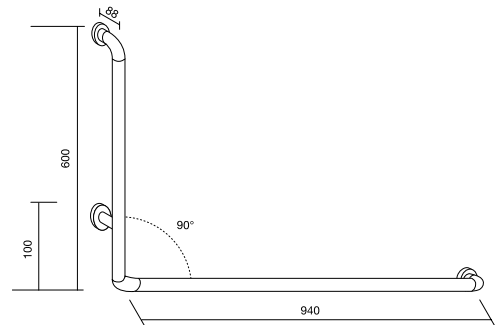

mobi GRAB RAIL 32 x 900
available in chrome or satin and polished stainless steel

mobi SHOWER GRAB RAIL R/H 800 x 400
available in satin and polished stainless steel
available in right hand only

32mm diameter for all grab rails.
All measurements in millimeters (mm).

mobi GRAB RAIL L/H 840 x 700 x 140DEG
available in satin and polished stainless steel

mobi GRAB RAIL R/H 840 x 700 x 140DEG
available in satin and polished stainless steel

mobi GRAB RAIL CNR L/H 900 x 700 x 140DEG
available in satin and polished stainless steel

mobi GRAB RAIL CNR R/H 900 x 700 x 140DEG
available in satin and polished stainless steel

mobi GRAB RAIL L/H 940 x 600 x 90DEG
available in satin and polished stainless steel

mobi GRAB RAIL R/H 940 x 600 x 90DEG
available in satin and polished stainless steel