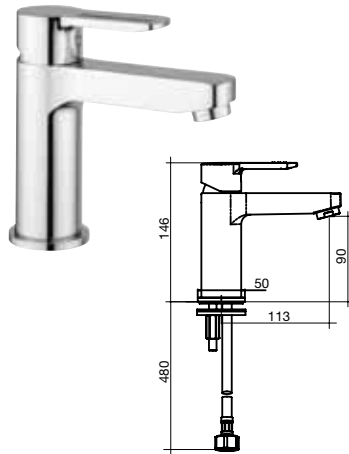

9502646 **SINK MIXER**
WELS 4 STAR, 7.5LITES/MINUTE

9502648 **SINK MIXER**
WITH PULLOUT SPRAY
WELS 4 STAR, 7.5LITES/MINUTE

NEW ROAD

Everyone enjoys the adventure of heading in a new direction and New Road takes mixer design to exciting frontiers. Make the ultimate statement in style with New Road.

9501842 **BASIN MIXER**
WELS 4 STAR, 7.5 LITRES/MINUTE

9501837 **EXTENDED BASIN MIXER**
WELS 4 STAR, 7.5 LITRES/MINUTE

9501843 **SHOWER/BATH MIXER**

9501844 **SHOWER MIXER WITH DIVERTER**

9501897 **SINK MIXER**
AVAILABLE LATE 2010
WELS 4 STAR, 7.5 LITRES/MINUTE