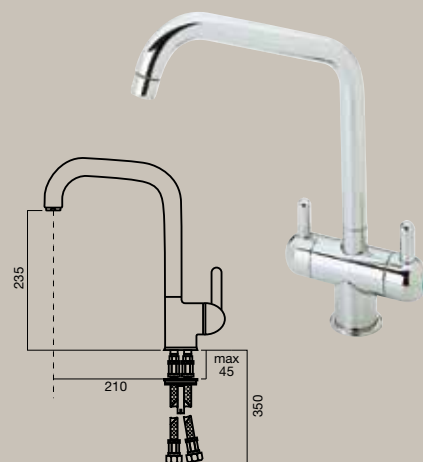

9501838 **GOOSENECK SINK MIXER**
WELS 4 STAR, 7.5 LITRES/MINUTE

DISCO

Defined by fluid lines that radiate energy and movement, the Disco mixer truly shines. Create that uplifting feeling in your bathroom with Disco.

191854 **SHOWER/BATH MIXER**
AVAILABLE WITH 150MM LEVER

191857 **SHOWER/BATH MIXER WITH DIVERTER**
AVAILABLE WITH 150MM LEVER

191863 **BASIN MIXER**
AVAILABLE WITH 150MM LEVER
WELS 3 STAR, 8 LITRES/MINUTE

191861 **SINK MIXER**
AVAILABLE WITH 150MM LEVER
WELS 3 STAR, 8 LITRES/MINUTE

191855 **SINK MIXER GOOSENECK**
AVAILABLE WITH 150MM LEVER
WELS 3 STAR, 8 LITRES/MINUTE

NUVOLA

Designed with inspired living in mind,
Nuvola integrates alluring angles and
streamlined forms to create a mixer
range as individual as you are.

191911 **SINGLE LEVER SINK MIXER**
WELS 3 STAR, 9 LITRES/MINUTE

191915 **DUAL CONTROL SINK MIXER**
WELS 3 STAR, 9 LITRES/MINUTE

Your bathroom. Your life.™

Visit any one of our 300 showrooms around Australia for all the latest products, concepts and inspiration to make your bathroom whatever you want it to be. And for the ultimate bathroom experience, go to one of our new bathroom life™ stores where you will find the biggest range of leading Australian and international brands.