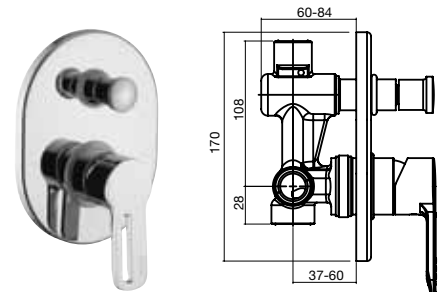

9501844 **SHOWER MIXER WITH DIVERTER**