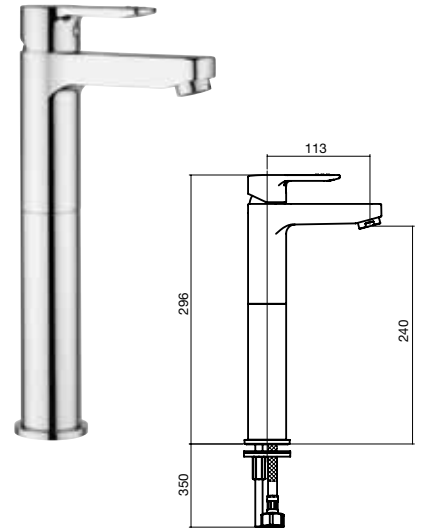

9501837 **EXTENDED BASIN MIXER**
WELS 4 STAR, 7.5 LITRES/MINUTE