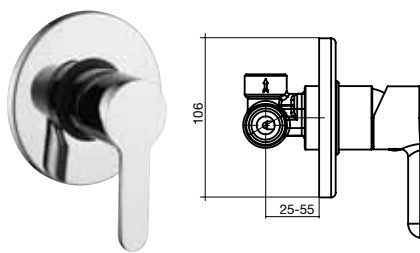

9502644 **SHOWER/BATH MIXER**