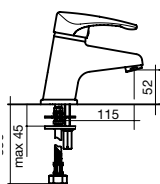

191854 **SHOWER/BATH MIXER**
AVAILABLE WITH 150MM LEVER

191857 **SHOWER/BATH MIXER WITH DIVERTER**
AVAILABLE WITH 150MM LEVER

191863 **BASIN MIXER**
AVAILABLE WITH 150MM LEVER
WELS 3 STAR, 8 LITRES/MINUTE