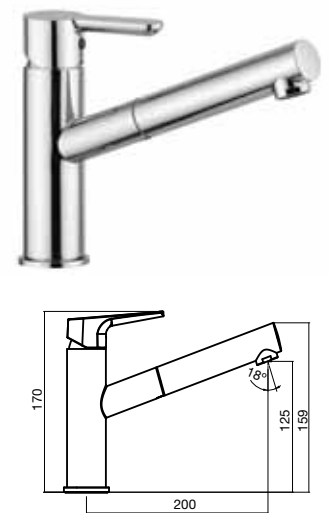

9502642 **BASIN MIXER**
WELS 4 STAR, 7.5LITES/MINUTE

9502643 **EXTENDED BASIN MIXER**
WELS 4 STAR, 7.5LITES/MINUTE

9502644 **SHOWER/BATH MIXER**

9502645 **SHOWER/BATH MIXER**
WITH DIVERTER

9502647 **GOOSENECK SINK MIXER**
WELS 4 STAR, 7.5LITES/MINUTE

9502646 **SINK MIXER**
WELS 4 STAR, 7.5LITES/MINUTE

9502648 **SINK MIXER**
WITH PULLOUT SPRAY
WELS 4 STAR, 7.5LITES/MINUTE

NEW ROAD

Everyone enjoys the adventure of heading in a new direction and New Road takes mixer design to exciting frontiers. Make the ultimate statement in style with New Road.