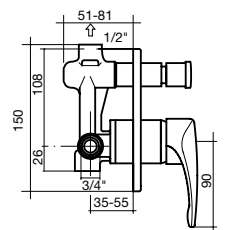

191854 **SHOWER/BATH MIXER**
AVAILABLE WITH 150MM LEVER

191857 **SHOWER/BATH MIXER WITH DIVERTER**
AVAILABLE WITH 150MM LEVER

191863 **BASIN MIXER**
AVAILABLE WITH 150MM LEVER
WELS 3 STAR, 8 LITRES/MINUTE