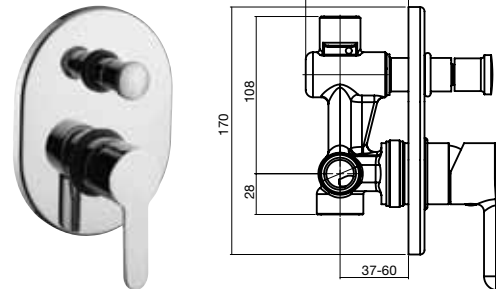

9502645 **SHOWER/BATH MIXER**
WITH DIVERTER