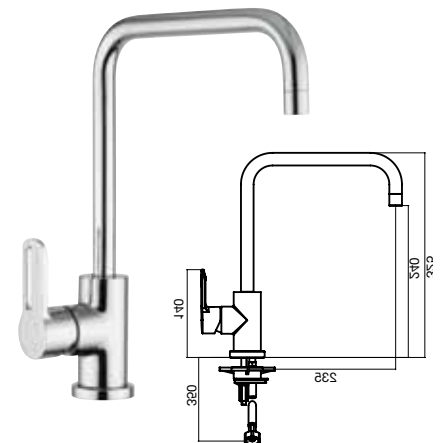

9501842 **BASIN MIXER**
WELS 4 STAR, 7.5 LITRES/MINUTE

9501837 **EXTENDED BASIN MIXER**
WELS 4 STAR, 7.5 LITRES/MINUTE

9501843 **SHOWER/BATH MIXER**

9501844 **SHOWER MIXER WITH DIVERTER**

9501897 **SINK MIXER**
AVAILABLE LATE 2010
WELS 4 STAR, 7.5 LITRES/MINUTE

9501838 **GOOSENECK SINK MIXER**
WELS 4 STAR, 7.5 LITRES/MINUTE

DISCO

Defined by fluid lines that radiate energy and movement, the Disco mixer truly shines. Create that uplifting feeling in your bathroom with Disco.

191854 **SHOWER/BATH MIXER**
AVAILABLE WITH 150MM LEVER

191857 **SHOWER/BATH MIXER WITH DIVERTER**
AVAILABLE WITH 150MM LEVER

191863 **BASIN MIXER**
AVAILABLE WITH 150MM LEVER
WELS 3 STAR, 8 LITRES/MINUTE