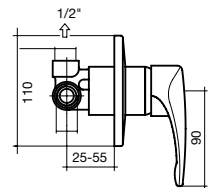

DISCO

Defined by fluid lines that radiate energy and movement, the Disco mixer truly shines. Create that uplifting feeling in your bathroom with Disco.

191854 **SHOWER/BATH MIXER**
AVAILABLE WITH 150MM LEVER