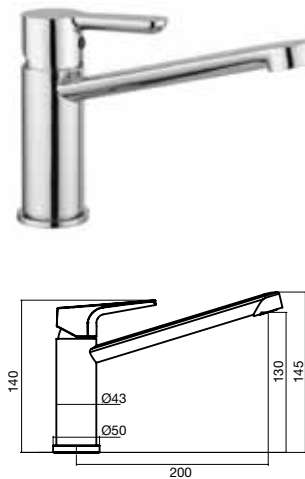

9502642 **BASIN MIXER**
WELS 4 STAR, 7.5LITES/MINUTE

9502643 **EXTENDED BASIN MIXER**
WELS 4 STAR, 7.5LITES/MINUTE

9502644 **SHOWER/BATH MIXER**

9502645 **SHOWER/BATH MIXER**
WITH DIVERTER

9502647 **GOOSENECK SINK MIXER**
WELS 4 STAR, 7.5LITES/MINUTE

9502646 **SINK MIXER**
WELS 4 STAR, 7.5LITES/MINUTE

9502648 **SINK MIXER**
WITH PULLOUT SPRAY
WELS 4 STAR, 7.5LITES/MINUTE

NEW ROAD

Everyone enjoys the adventure of heading in a new direction and New Road takes mixer design to exciting frontiers. Make the ultimate statement in style with New Road.