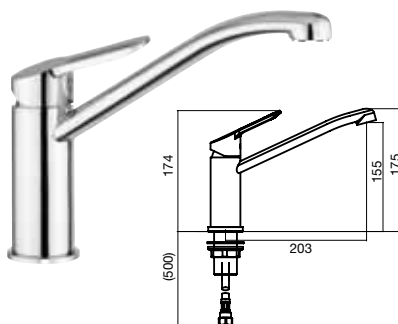

9501842 **BASIN MIXER**
WELS 4 STAR, 7.5 LITRES/MINUTE

9501837 **EXTENDED BASIN MIXER**
WELS 4 STAR, 7.5 LITRES/MINUTE

9501843 **SHOWER/BATH MIXER**

9501844 **SHOWER MIXER WITH DIVERTER**

9501897 **SINK MIXER**
AVAILABLE LATE 2010
WELS 4 STAR, 7.5 LITRES/MINUTE

9501838 **GOOSENECK SINK MIXER**
WELS 4 STAR, 7.5 LITRES/MINUTE

DISCO

Defined by fluid lines that radiate energy and movement, the Disco mixer truly shines. Create that uplifting feeling in your bathroom with Disco.