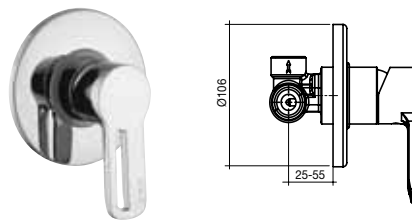

9501843 **SHOWER/BATH MIXER**