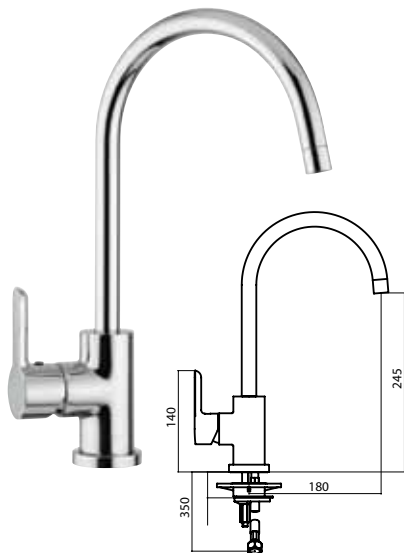

9502642 **BASIN MIXER**
WELS 4 STAR, 7.5LITES/MINUTE

9502643 **EXTENDED BASIN MIXER**
WELS 4 STAR, 7.5LITES/MINUTE

9502644 **SHOWER/BATH MIXER**

9502645 **SHOWER/BATH MIXER**
WITH DIVERTER

9502647 **GOOSENECK SINK MIXER**
WELS 4 STAR, 7.5LITES/MINUTE

9502646 **SINK MIXER**
WELS 4 STAR, 7.5LITES/MINUTE

9502648 **SINK MIXER**
WITH PULLOUT SPRAY
WELS 4 STAR, 7.5LITES/MINUTE

NEW ROAD

Everyone enjoys the adventure of heading in a new direction and New Road takes mixer design to exciting frontiers. Make the ultimate statement in style with New Road.

9501842 **BASIN MIXER**
WELS 4 STAR, 7.5 LITRES/MINUTE

9501837 **EXTENDED BASIN MIXER**
WELS 4 STAR, 7.5 LITRES/MINUTE

9501843 **SHOWER/BATH MIXER**

9501844 **SHOWER MIXER WITH DIVERTER**

9501897 **SINK MIXER**
AVAILABLE LATE 2010
WELS 4 STAR, 7.5 LITRES/MINUTE