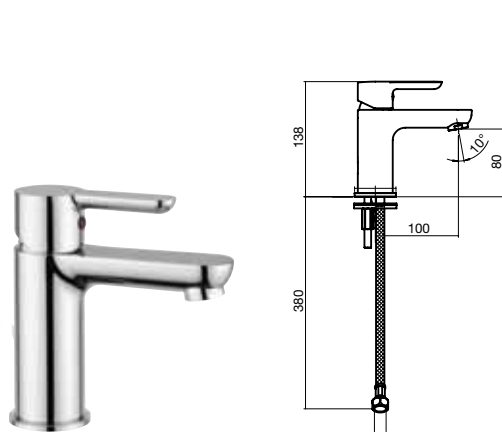

BALANCE

Perfectly proportioned, Nobili Balance captures the very best of Italian design. Large paddle handles offer perfect control while the high performance cartridge delivers precise operation in style.

9502642 **BASIN MIXER**
WELS 4 STAR, 7.5LITES/MINUTE