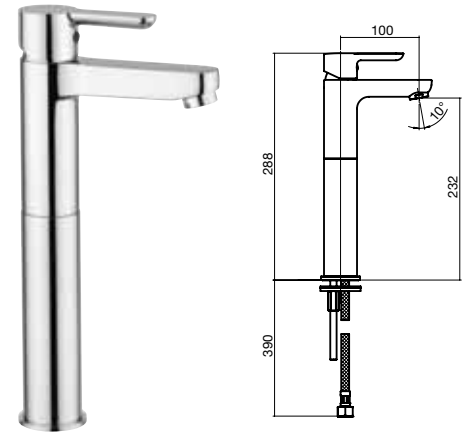

9502642 **BASIN MIXER**
WELS 4 STAR, 7.5LITES/MINUTE

9502643 **EXTENDED BASIN MIXER**
WELS 4 STAR, 7.5LITES/MINUTE

9502644 **SHOWER/BATH MIXER**

9502645 **SHOWER/BATH MIXER**
WITH DIVERTER

9502647 **GOOSENECK SINK MIXER**
WELS 4 STAR, 7.5LITES/MINUTE

9502646 **SINK MIXER**
WELS 4 STAR, 7.5LITES/MINUTE

9502648 **SINK MIXER**
WITH PULLOUT SPRAY
WELS 4 STAR, 7.5LITES/MINUTE

NEW ROAD

Everyone enjoys the adventure of heading in a new direction and New Road takes mixer design to exciting frontiers. Make the ultimate statement in style with New Road.

9501838 **GOOSENECK SINK MIXER**
WELS 4 STAR, 7.5 LITRES/MINUTE

DISCO

Defined by fluid lines that radiate energy and movement, the Disco mixer truly shines. Create that uplifting feeling in your bathroom with Disco.