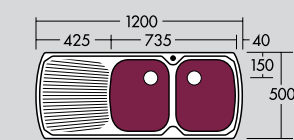

MO71UR
INCL. AC71,
AC72, AC73,
AC74

MO772R
INCL. AC71,
AC72, AC74