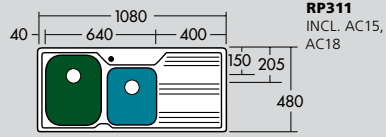

Features

Specifications

Unique drainer design

RP311
INCL. AC15,
AC18