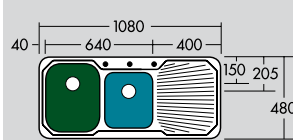

Rear bowl outlets

PE311R
INCL. AC03,
AC15, AC18