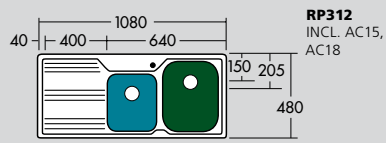

RP312
INCL. AC15,
AC18