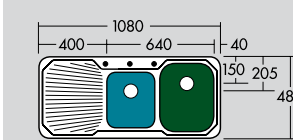

PE312R
INCL. AC03,
AC15, AC18