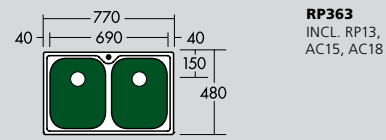

RP363
INCL. RP13,
AC15, AC18