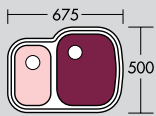

MO72UR
INCL. AC71,
AC72, AC73,
AC74

Bowl Sizes

Extra Capacity Bowl
350 x 420 x 180mm deep
24 Litre Capacity

Large Capacity Bowl
330 x 400 x 180mm deep
21 Litre Capacity

3/4 Bowl
280 x 330 x 130mm deep
11 Litre Capacity

1/2 Bowl
215 x 350 x 130mm deep
9 Litre Capacity