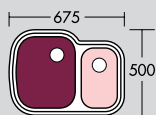

PE311R incl. AC03, AC15, AC18

INCLUDED ACCESSORIES

AC15

AC18

AC03

**BONUS
AC03**

PE312R incl. AC03, AC15, AC18

INCLUDED ACCESSORIES

AC15

AC18

AC03

**BONUS
AC03**

MO70UR
INCL. AC71,
AC72, AC73,
AC74

MO771R
INCL. AC71,
AC72, AC74

PE311R
INCL. AC03,
AC15, AC18

MO71UR
INCL. AC71,
AC72, AC73,
AC74

MO772R
INCL. AC71,
AC72, AC74

PE312R
INCL. AC03,
AC15, AC18

MO72UR
INCL. AC71,
AC72, AC73,
AC74

Bowl Sizes

Extra Capacity Bowl
350 x 420 x 180mm deep
24 Litre Capacity

Large Capacity Bowl
330 x 400 x 180mm deep
21 Litre Capacity

3/4 Bowl
280 x 330 x 130mm deep
11 Litre Capacity

1/2 Bowl
215 x 350 x 130mm deep
9 Litre Capacity

Genuine 18/10 Stainless Steel All Oliveri sinks are manufactured from genuine 18/10 Stainless Steel, for optimum hygiene & durability.

Basket Waste

Supplied with all Oliveri sinks, push down to seal, pull up to drain & strain, remove to empty.

Made Locally Sold Globally

Oliveri sinks are made in Australia and exported to many over seas destinations

Your bathroom. Your life.

Visit any one of our 300 showrooms around Australia for all the latest products, concepts and inspiration to make your bathroom whatever you want it to be. And for the ultimate bathroom experience, go to one of our new bathroom life™ stores where you will find the biggest range of leading Australian and international brands.

Call 1800 032 566 or visit www.reece.com.au for your nearest bathroom showroom.

Warranty

All Oliveri sinks and accessories are warranted against faulty material and workmanship, whilst fit for purpose, for the lifetime of the product.