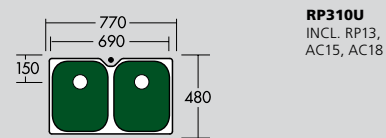

RP310U
INCL. RP13,
AC15, AC18

Large Capacity Bowl
330 x 400 x 180mm deep
21 Litre Capacity

3/4 Bowl
280 x 330 x 130mm deep
11 Litre Capacity