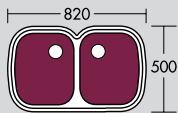

Large capacity bowl

MO70UR
INCL. AC71,
AC72, AC73,
AC74