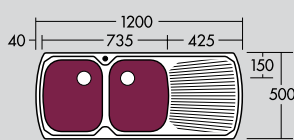

Stylish & functional drainer

Tap landing

MO771R
INCL. AC71,
AC72, AC74