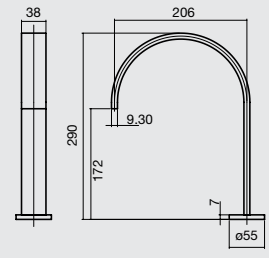

HOB BASIN OUTLET