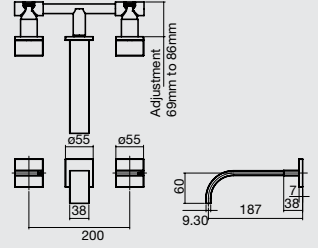

WALL BASIN SET

Not suitable for retrofit - must be installed with supplied breach