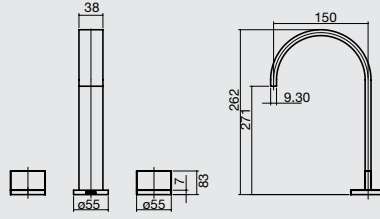

SPECS

BASIN SET