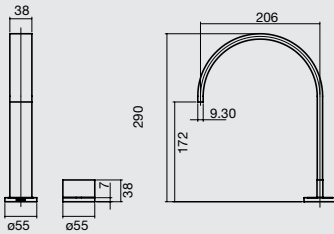

HOB SINK SET