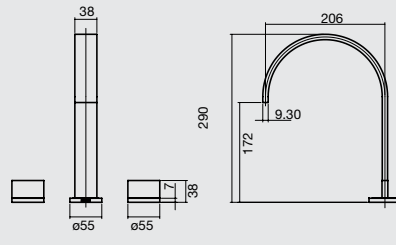

HOB SPA OUTLET

Your bathroom. Your life.™

Visit any one of our 300 showrooms around Australia for all the latest products, concepts and inspiration to make your bathroom whatever you want it to be. And for the ultimate bathroom experience, go to one of our new bathroom life™ stores where you will find the biggest range of leading Australian and international brands.

Call **1800 032 566** or visit www.reece.com.au for your nearest bathroom showroom.

V1 [BROCHURE CODE 9502850]