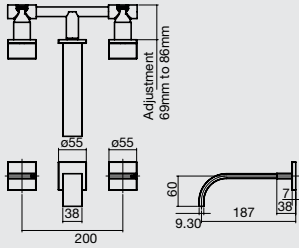

WALL BATH SET

Not suitable for retrofit - must be installed with supplied breach