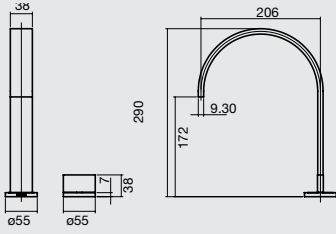

SPECS

BASIN SET

Not suitable for retrofit - must be installed with supplied breach

Not suitable for retrofit - must be installed with supplied breach

WALL TOP ASSEMBLIES

Not suitable for retrofit - must be installed with supplied breach

BASIN TOP ASSEMBLIES

HOB SPA SET

Your bathroom. Your life.™

Visit any one of our 300 showrooms around Australia for all the latest products, concepts and inspiration to make your bathroom whatever you want it to be. And for the ultimate bathroom experience, go to one of our new bathroom life™ stores where you will find the biggest range of leading Australian and international brands.

Call **1800 032 566** or visit www.reece.com.au for your nearest bathroom showroom.

V1 [BROCHURE CODE 9502850]