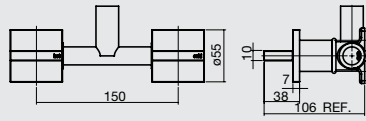

WALL TOP ASSEMBLIES

Not suitable for retrofit - must be installed with supplied breach