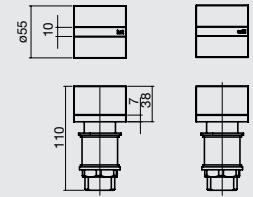

BASIN TOP ASSEMBLIES