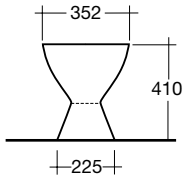

STUDIO BTW pan

WELS 4 star, 4.5/3 litres per flush
3.3 average litres per flush

s trap setout: 80-100mm

p trap setout: 190mm

soft close seat included

RENZO wall hung pan

WELS 4 star, 4.5/3 litres per flush
3.3 average litres per flush

setout dependent on fixing height
space saving design

FERNDALE (standard) pan

WELS 3 Star, 6/3 litres per flush
3.6 average litres per flush

s trap setout: 140-210mm

p trap setout: 185mm

seat and cistern not included

FERNDALE (concealed) pan

WELS 4 Star, 4.5/3 litres per flush
3.6 average litres per flush

s trap setout: 140-210mm

p trap setout: 185mm

seat and cistern not included

concealed pan for easy cleaning

bidet

Combining European tradition with modern styling, the Porcher bidet adds a touch of luxury to any bathroom.

STUDIO bidet

375mm(w) x 550mm(h) x 390mm(d)

1 taphole

overflow and pop-up waste

toilet pans

S Trap 140mm - 210mm
P Trap 185mm

FERNDALE PAN

RENZO WALL HUNG PAN