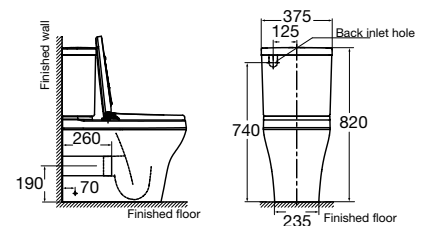

S Trap 140mm
P Trap 190mm

VALLO CONVEX TOILET SUITE

S Trap 140mm
P Trap 190mm

VALLO CONCAVE
TOILET SUITE

S Trap 140mm
P Trap 190mm

VALLO CURVE TOILET SUITE

S Trap 160mm
P Trap 180mm

CYGNET CC TOILET SUITE

S Trap 160mm
P Trap 180mm

CYGNET CC TOILET SUITE
SQUARE CISTERN

back to wall

S Trap 160mm
P Trap 180mm

CYGNET BTW TOILET
SUITE SQUARE CISTERN

Bottom inlet can be left of right

S Trap 160mm
P Trap 180mm

CYGNET TOILET
SUITE BOTTOM INLET

S Trap 160mm
P Trap 180mm

CYGNET BTW TOILET SUITE
STANDARD CISTERN

S Trap 140-160mm
P Trap 190mm

CYGNET BTW OVERHEIGHT
CLOSE COUPLED
TOILET SUITE

S Trap: Waste exits through the floor. Measurement taken from the wall to the centre of the waste.
P Trap: Waste exits through the wall. Measurement taken from the floor to the centre of the waste.