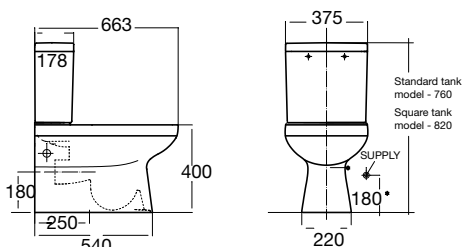

setout dependent on fixing height
space saving design

FERNDALE (standard) pan

WELS 3 Star, 6/3 litres per flush
3.6 average litres per flush

s trap setout: 140-210mm

p trap setout: 185mm

seat and cistern not included

S Trap 140mm
P Trap 190mm

VALLO CONVEX TOILET SUITE

S Trap 140mm
P Trap 190mm

VALLO CONCAVE
TOILET SUITE

S Trap 140mm
P Trap 190mm

VALLO CURVE TOILET SUITE

S Trap 160mm
P Trap 180mm

CYGNET CC TOILET SUITE

S Trap 160mm
P Trap 180mm

CYGNET CC TOILET SUITE
SQUARE CISTERN

back to wall

S Trap 160mm
P Trap 180mm

CYGNET BTW TOILET
SUITE SQUARE CISTERN

Bottom inlet can be left of right

S Trap 160mm
P Trap 180mm

CYGNET TOILET
SUITE BOTTOM INLET

S Trap 160mm
P Trap 180mm

CYGNET BTW TOILET SUITE
STANDARD CISTERN

S Trap 140-160mm
P Trap 190mm

CYGNET BTW OVERHEIGHT
CLOSE COUPLED
TOILET SUITE

S Trap: Waste exits through the floor. Measurement taken from the wall to the centre of the waste.
P Trap: Waste exits through the wall. Measurement taken from the floor to the centre of the waste.