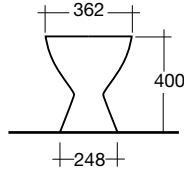

setout dependent on fixing height
space saving design

FERNDALE (standard) pan

WELS 3 Star, 6/3 litres per flush
3.6 average litres per flush

s trap setout: 140-210mm

p trap setout: 185mm

seat and cistern not included

FERNDALE (concealed) pan

WELS 4 Star, 4.5/3 litres per flush
3.6 average litres per flush

s trap setout: 140-210mm

p trap setout: 185mm

seat and cistern not included

concealed pan for easy cleaning

bidet

Combining European tradition with modern styling, the Porcher bidet adds a touch of luxury to any bathroom.

STUDIO bidet

375mm(w) x 550mm(h) x 390mm(d)

1 taphole

overflow and pop-up waste

toilet pans

S Trap 140mm - 210mm
P Trap 185mm

FERNDALE PAN

RENZO WALL HUNG PAN