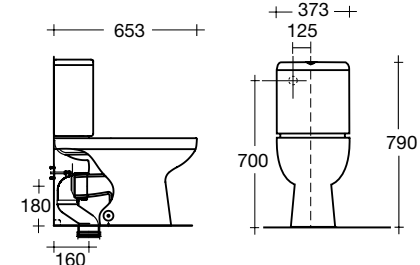

setout dependent on fixing height
space saving design

FERNDALE (standard) pan

WELS 3 Star, 6/3 litres per flush
3.6 average litres per flush

s trap setout: 140-210mm

p trap setout: 185mm

seat and cistern not included

S Trap 140mm
P Trap 190mm

VALLO CONVEX TOILET SUITE

S Trap 140mm
P Trap 190mm

VALLO CONCAVE
TOILET SUITE

S Trap 140mm
P Trap 190mm

VALLO CURVE TOILET SUITE

S Trap 160mm
P Trap 180mm

CYGNET CC TOILET SUITE

S Trap 160mm
P Trap 180mm

CYGNET CC TOILET SUITE
SQUARE CISTERN

back to wall

S Trap 160mm
P Trap 180mm

CYGNET BTW TOILET
SUITE SQUARE CISTERN

Bottom inlet can be left of right

S Trap 160mm
P Trap 180mm

CYGNET TOILET
SUITE BOTTOM INLET

S Trap 160mm
P Trap 180mm

CYGNET BTW TOILET SUITE
STANDARD CISTERN

S Trap 140-160mm
P Trap 190mm

CYGNET BTW OVERHEIGHT
CLOSE COUPLED
TOILET SUITE

S Trap: Waste exits through the floor. Measurement taken from the wall to the centre of the waste.
P Trap: Waste exits through the wall. Measurement taken from the floor to the centre of the waste.