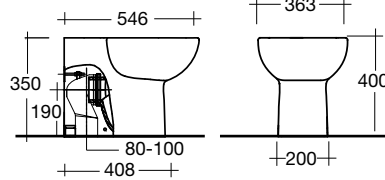

RENZO WALL HUNG PAN

S Trap: 80-100mm
P Trap: 190mm

STUDIO BTW PAN