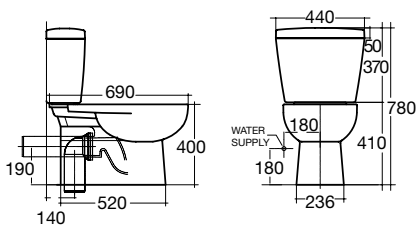

setout dependent on fixing height
space saving design

FERNDALE (standard) pan

WELS 3 Star, 6/3 litres per flush
3.6 average litres per flush

s trap setout: 140-210mm

p trap setout: 185mm

seat and cistern not included

STUDIO bidet

375mm(w) x 550mm(h) x 390mm(d)

1 taphole

overflow and pop-up waste

toilet pans

S Trap 140mm - 210mm
P Trap 185mm

FERNDALE PAN

RENZO WALL HUNG PAN

S Trap 140 - 210mm
P Trap 185mm

FERNDALE PAN
CONCEALED

S Trap: 80-100mm
P Trap: 190mm

STUDIO BTW PAN

S Trap 140mm
220mm
300mm

RENZO TOILET SUITE

S Trap 140mm
P Trap 185mm

HERON TOILET SUITE

S Trap 140mm
P Trap 190mm

VALLO CONVEX TOILET SUITE

S Trap 140mm
P Trap 190mm

VALLO CONCAVE
TOILET SUITE

S Trap 140mm
P Trap 190mm

VALLO CURVE TOILET SUITE

S Trap 160mm
P Trap 180mm

CYGNET CC TOILET SUITE