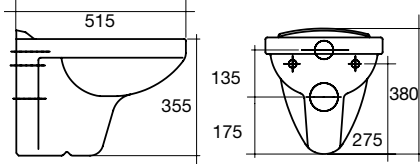

setout dependent on fixing height
space saving design

FERNDALE (standard) pan

WELS 3 Star, 6/3 litres per flush
3.6 average litres per flush

s trap setout: 140-210mm

p trap setout: 185mm

seat and cistern not included

FERNDALE (concealed) pan

WELS 4 Star, 4.5/3 litres per flush
3.6 average litres per flush

s trap setout: 140-210mm

p trap setout: 185mm

seat and cistern not included

concealed pan for easy cleaning

bidet

Combining European tradition with modern styling, the Porcher bidet adds a touch of luxury to any bathroom.

STUDIO bidet

375mm(w) x 550mm(h) x 390mm(d)

1 taphole

overflow and pop-up waste

toilet pans

S Trap 140mm - 210mm
P Trap 185mm

FERNDALE PAN

RENZO WALL HUNG PAN