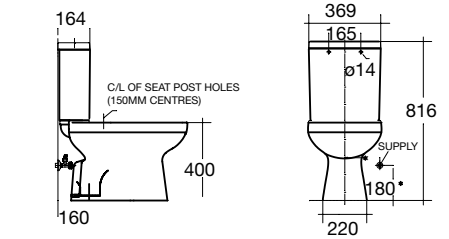

setout dependent on fixing height
space saving design

FERNDALE (standard) pan

WELS 3 Star, 6/3 litres per flush
3.6 average litres per flush

s trap setout: 140-210mm

p trap setout: 185mm

seat and cistern not included

FERNDALE (concealed) pan

WELS 4 Star, 4.5/3 litres per flush
3.6 average litres per flush

s trap setout: 140-210mm

p trap setout: 185mm

seat and cistern not included

concealed pan for easy cleaning

bidet

Combining European tradition with modern styling, the Porcher bidet adds a touch of luxury to any bathroom.

S Trap 140mm
P Trap 190mm

VALLO CONVEX TOILET SUITE

S Trap 140mm
P Trap 190mm

VALLO CONCAVE
TOILET SUITE

S Trap 140mm
P Trap 190mm

VALLO CURVE TOILET SUITE

S Trap 160mm
P Trap 180mm

CYGNET CC TOILET SUITE

S Trap 160mm
P Trap 180mm

CYGNET CC TOILET SUITE
SQUARE CISTERN

back to wall

S Trap 160mm
P Trap 180mm

CYGNET BTW TOILET
SUITE SQUARE CISTERN

Bottom inlet can be left of right

S Trap 160mm
P Trap 180mm

CYGNET TOILET
SUITE BOTTOM INLET