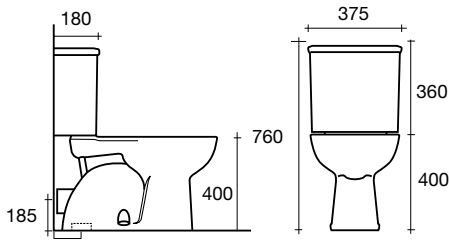

setout dependent on fixing height
space saving design

FERNDALE (standard) pan

WELS 3 Star, 6/3 litres per flush
3.6 average litres per flush

s trap setout: 140-210mm

p trap setout: 185mm

seat and cistern not included

STUDIO bidet

375mm(w) x 550mm(h) x 390mm(d)

1 taphole

overflow and pop-up waste

toilet pans

S Trap 140mm - 210mm
P Trap 185mm

FERNDALE PAN

RENZO WALL HUNG PAN

S Trap 140 - 210mm
P Trap 185mm

FERNDALE PAN
CONCEALED

S Trap: 80-100mm
P Trap: 190mm

STUDIO BTW PAN

S Trap 140mm
220mm
300mm

RENZO TOILET SUITE

S Trap 140mm
P Trap 185mm

HERON TOILET SUITE

S Trap 140mm
P Trap 190mm

VALLO CONVEX TOILET SUITE

S Trap 140mm
P Trap 190mm

VALLO CONCAVE
TOILET SUITE

S Trap 140mm
P Trap 190mm

VALLO CURVE TOILET SUITE

S Trap 160mm
P Trap 180mm

CYGNET CC TOILET SUITE