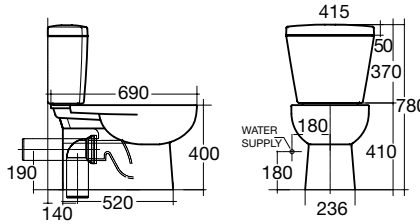

setout dependent on fixing height
space saving design

FERNDALE (standard) pan

WELS 3 Star, 6/3 litres per flush
3.6 average litres per flush

s trap setout: 140-210mm

p trap setout: 185mm

seat and cistern not included

STUDIO bidet

375mm(w) x 550mm(h) x 390mm(d)

1 taphole

overflow and pop-up waste

toilet pans

S Trap 140mm - 210mm
P Trap 185mm

FERNDALE PAN

RENZO WALL HUNG PAN

S Trap 140 - 210mm
P Trap 185mm

FERNDALE PAN
CONCEALED

S Trap: 80-100mm
P Trap: 190mm

STUDIO BTW PAN

S Trap 140mm
220mm
300mm

RENZO TOILET SUITE

S Trap 140mm
P Trap 185mm

HERON TOILET SUITE

S Trap 140mm
P Trap 190mm

VALLO CONVEX TOILET SUITE

S Trap 140mm
P Trap 190mm

VALLO CONCAVE
TOILET SUITE

S Trap 140mm
P Trap 190mm

VALLO CURVE TOILET SUITE

S Trap 160mm
P Trap 180mm

CYGNET CC TOILET SUITE