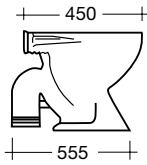

setout dependent on fixing height
space saving design

FERNDALE (standard) pan

WELS 3 Star, 6/3 litres per flush
3.6 average litres per flush

s trap setout: 140-210mm

p trap setout: 185mm

seat and cistern not included

FERNDALE (concealed) pan

WELS 4 Star, 4.5/3 litres per flush
3.6 average litres per flush

s trap setout: 140-210mm

p trap setout: 185mm

seat and cistern not included

concealed pan for easy cleaning

bidet

Combining European tradition with modern styling, the Porcher bidet adds a touch of luxury to any bathroom.

STUDIO bidet

375mm(w) x 550mm(h) x 390mm(d)

1 taphole

overflow and pop-up waste

toilet pans

S Trap 140mm - 210mm
P Trap 185mm

FERNDALE PAN

RENZO WALL HUNG PAN