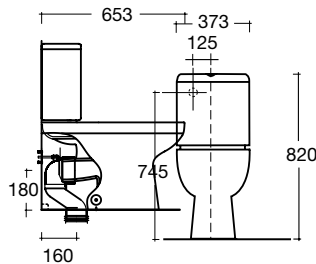

setout dependent on fixing height
space saving design

FERNDALE (standard) pan

WELS 3 Star, 6/3 litres per flush
3.6 average litres per flush

s trap setout: 140-210mm

p trap setout: 185mm

seat and cistern not included

S Trap 140mm
P Trap 190mm

VALLO CONVEX TOILET SUITE

S Trap 140mm
P Trap 190mm

VALLO CONCAVE
TOILET SUITE

S Trap 140mm
P Trap 190mm

VALLO CURVE TOILET SUITE

S Trap 160mm
P Trap 180mm

CYGNET CC TOILET SUITE

S Trap 160mm
P Trap 180mm

CYGNET CC TOILET SUITE
SQUARE CISTERN

back to wall

S Trap 160mm
P Trap 180mm

CYGNET BTW TOILET
SUITE SQUARE CISTERN

Bottom inlet can be left of right

S Trap 160mm
P Trap 180mm

CYGNET TOILET
SUITE BOTTOM INLET

S Trap 160mm
P Trap 180mm

CYGNET BTW TOILET SUITE
STANDARD CISTERN

S Trap 140-160mm
P Trap 190mm

CYGNET BTW OVERHEIGHT
CLOSE COUPLED
TOILET SUITE

S Trap: Waste exits through the floor. Measurement taken from the wall to the centre of the waste.
P Trap: Waste exits through the wall. Measurement taken from the floor to the centre of the waste.