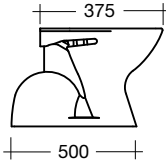

FERNDALE PAN

FERNDALE PAN
CONCEALED