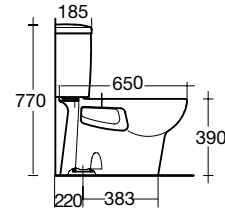

setout dependent on fixing height
space saving design

FERNDALE (standard) pan

WELS 3 Star, 6/3 litres per flush
3.6 average litres per flush

s trap setout: 140-210mm

p trap setout: 185mm

seat and cistern not included

STUDIO bidet

375mm(w) x 550mm(h) x 390mm(d)

1 taphole

overflow and pop-up waste

toilet pans

S Trap 140mm - 210mm
P Trap 185mm

FERNDALE PAN

RENZO WALL HUNG PAN

S Trap 140 - 210mm
P Trap 185mm

FERNDALE PAN
CONCEALED

S Trap: 80-100mm
P Trap: 190mm

STUDIO BTW PAN

S Trap 140mm
220mm
300mm

RENZO TOILET SUITE

S Trap 140mm
P Trap 185mm

HERON TOILET SUITE

S Trap 140mm
P Trap 190mm

VALLO CONVEX TOILET SUITE

S Trap 140mm
P Trap 190mm

VALLO CONCAVE
TOILET SUITE

S Trap 140mm
P Trap 190mm

VALLO CURVE TOILET SUITE

S Trap 160mm
P Trap 180mm

CYGNET CC TOILET SUITE