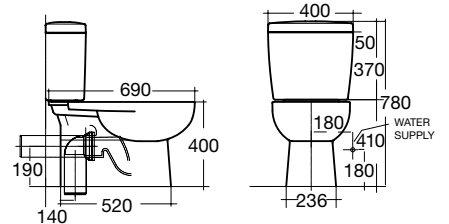

setout dependent on fixing height
space saving design

FERNDALE (standard) pan

WELS 3 Star, 6/3 litres per flush
3.6 average litres per flush

s trap setout: 140-210mm

p trap setout: 185mm

seat and cistern not included

FERNDALE (concealed) pan

WELS 4 Star, 4.5/3 litres per flush
3.6 average litres per flush

s trap setout: 140-210mm

p trap setout: 185mm

seat and cistern not included

concealed pan for easy cleaning

bidet

Combining European tradition with modern styling, the Porcher bidet adds a touch of luxury to any bathroom.

STUDIO bidet

375mm(w) x 550mm(h) x 390mm(d)

1 taphole

overflow and pop-up waste

toilet pans

S Trap 140mm - 210mm
P Trap 185mm

FERNDALE PAN

RENZO WALL HUNG PAN

S Trap 140mm
P Trap 190mm

VALLO CONVEX TOILET SUITE

S Trap 140mm
P Trap 190mm

VALLO CONCAVE
TOILET SUITE

S Trap 140mm
P Trap 190mm

VALLO CURVE TOILET SUITE

S Trap 160mm
P Trap 180mm

CYGNET CC TOILET SUITE