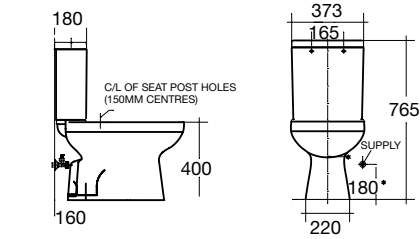

setout dependent on fixing height
space saving design

FERNDALE (standard) pan

WELS 3 Star, 6/3 litres per flush
3.6 average litres per flush

s trap setout: 140-210mm

p trap setout: 185mm

seat and cistern not included

S Trap 140mm
P Trap 190mm

VALLO CONVEX TOILET SUITE

S Trap 140mm
P Trap 190mm

VALLO CONCAVE
TOILET SUITE

S Trap 140mm
P Trap 190mm

VALLO CURVE TOILET SUITE

S Trap 160mm
P Trap 180mm

CYGNET CC TOILET SUITE

S Trap 160mm
P Trap 180mm

CYGNET CC TOILET SUITE
SQUARE CISTERN

back to wall

S Trap 160mm
P Trap 180mm

CYGNET BTW TOILET
SUITE SQUARE CISTERN

Bottom inlet can be left of right

S Trap 160mm
P Trap 180mm

CYGNET TOILET
SUITE BOTTOM INLET

S Trap 160mm
P Trap 180mm

CYGNET BTW TOILET SUITE
STANDARD CISTERN

S Trap 140-160mm
P Trap 190mm

CYGNET BTW OVERHEIGHT
CLOSE COUPLED
TOILET SUITE

S Trap: Waste exits through the floor. Measurement taken from the wall to the centre of the waste.
P Trap: Waste exits through the wall. Measurement taken from the floor to the centre of the waste.