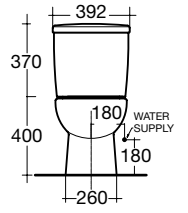

RENZO TOILET SUITE