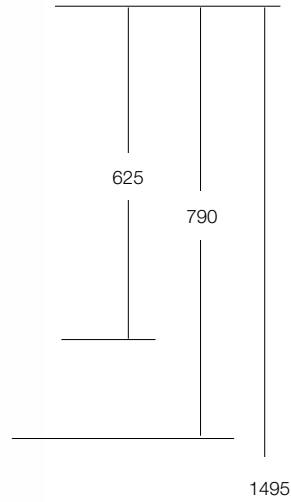

Spa features

- Australian made
- Steel rod reinforcement
- Fully adjustable jets
- Air/water mixer controls
- 10 year warranty on shell
- 5 year warranty on pump/pipework & fittings (excl. gold)
- Optional upgrade to Touch-Pad Heat Booster Pump