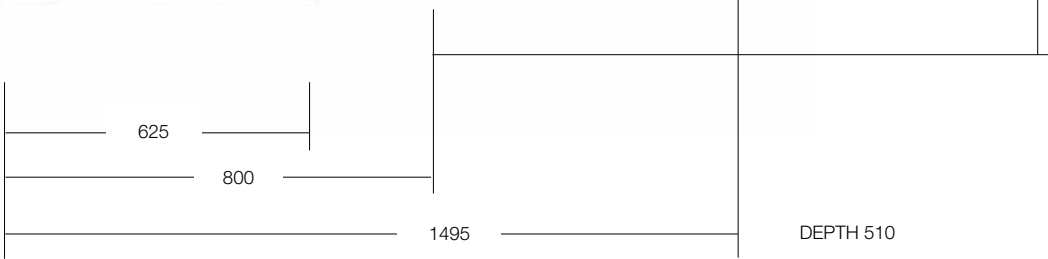

Solus Corner Spa

Classic model pictured

Solus Rectangular Bath

SOLUS

750

1525/1675

270

DEPTH
405