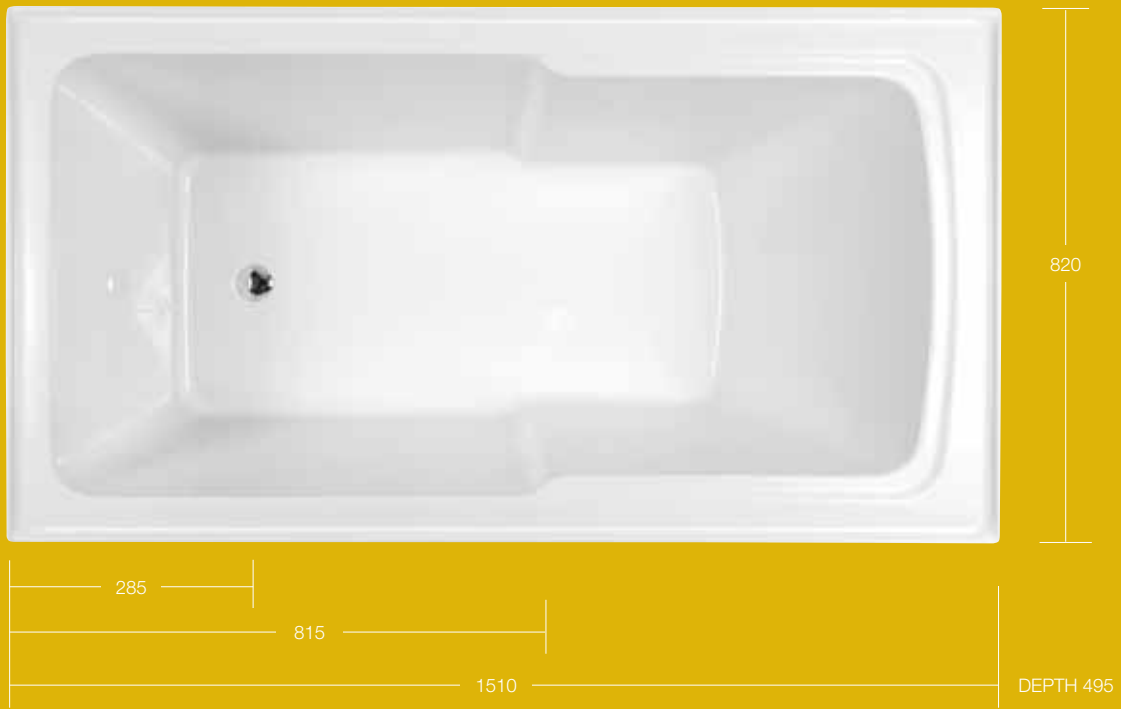

Kensington Contour Spa 1795

Kensington Shower Bath 1510