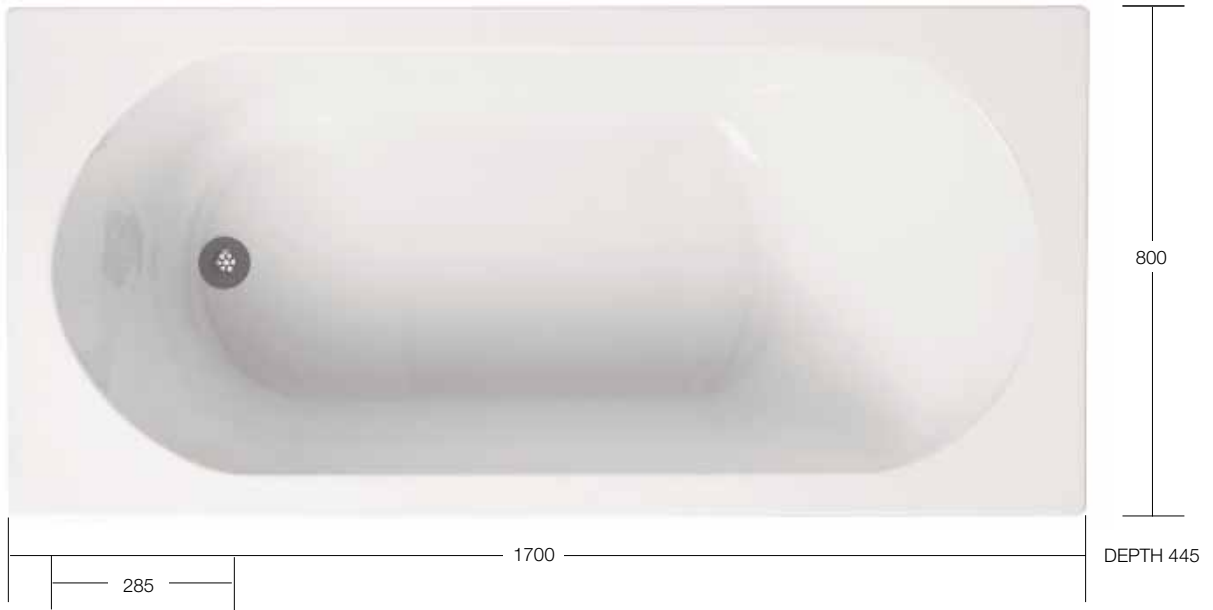

800

1495

DEPTH 510

Solus Corner Bath

DOMAINE

Spa features

- Flush jet technology
- Steel rod reinforced rims
- Australian made
- 10 year warranty on bath shell
- 5 year warranty on pump and fittings (except gold fittings)
- Dual system available
- TouchPad Heat Booster pump
- Available in white or ivory

1800

900

DEPTH 500

450

900

1800 Domaine Contour Spa

Domaine Rectangular Bath

Flat surface and contoured lines make this
Domaine bath ideal for an island setting.