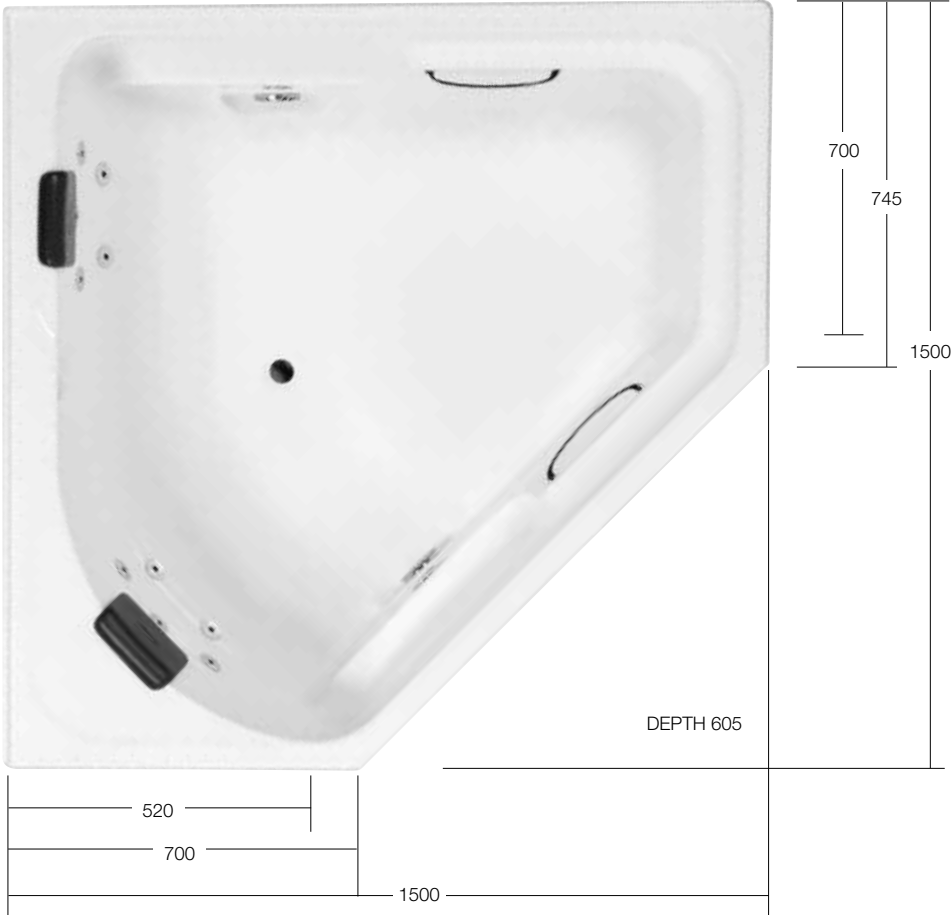

CANTERBURY

Canterbury Corner Spa MKIII
Pictured with Silhouette Upgrade