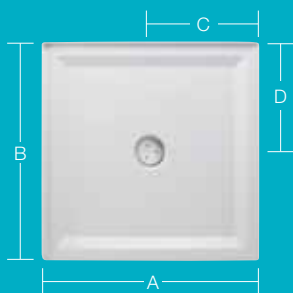

Square - centre outlet