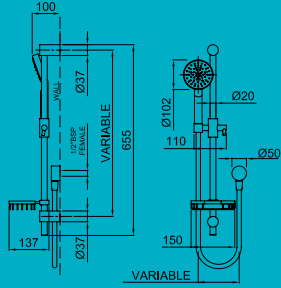

Posh Solus MkII 1 Function Brass Rail Shower