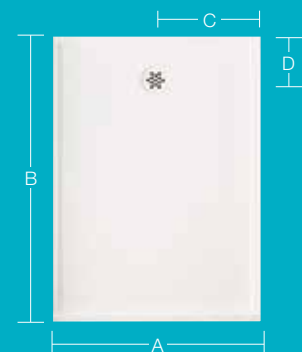

Rectangular - rear outlet vertical