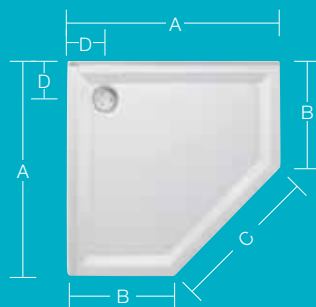

Angle corner - rear outlet