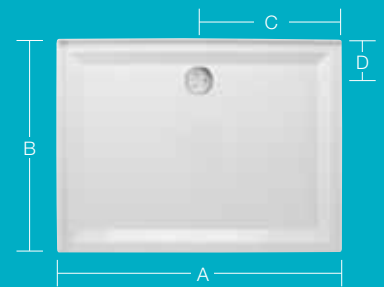

Rectangle - centre rear outlet*