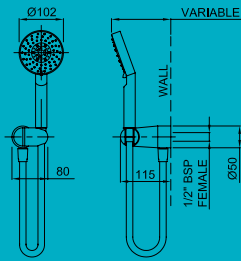

Posh Solus MkII 5 Function Hand Shower

Bathroom Happiness™

Visit any one of our 300 showrooms around Australia for all the latest products, concepts and inspiration to make your bathroom whatever you want it to be. And for the ultimate bathroom experience, go to one of our new bathroom life™ stores where you will find the biggest range of leading Australian and international brands.

Call **1800 032 566** or visit www.reece.com.au for your nearest bathroom showroom.

V16 [BROCHURE CODE 2130044]

Posh

reece