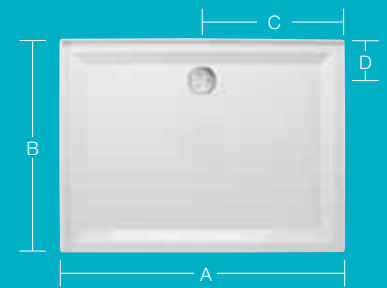

Square - centre rear outlet\*

Angle corner - rear outlet

Rectangle - centre rear outlet\*

Square - centre outlet

Angle corner - off centre outlet

Rectangle - centre outlet\*

\* Tile bead available on back and left wall (LH) or back and right wall (RH)