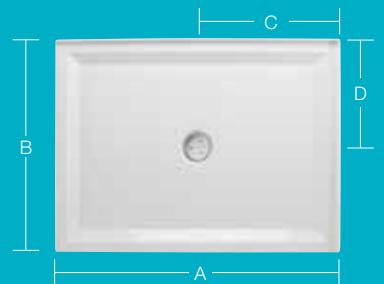

Square - centre rear outlet\*

Angle corner - rear outlet

Rectangle - centre rear outlet\*

Square - centre outlet

Angle corner - off centre outlet

Rectangle - centre outlet\*

\* Tile bead available on back and left wall (LH) or back and right wall (RH)