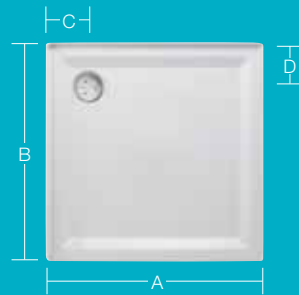

KENSINGTON ALCOVE SYSTEM

The Kensington Alcove System provides a stylish and highly compact shower solution designed to save you space in a range of bathroom settings.

Kensington Alcove System base