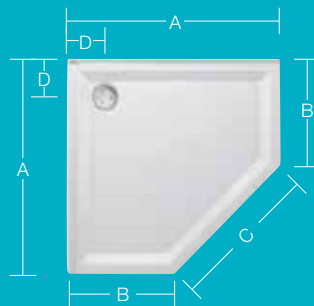

Angle corner - rear outlet