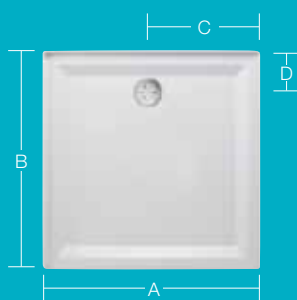

Square - centre rear outlet*