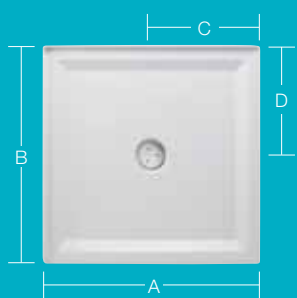

Square - centre rear outlet\*

Angle corner - rear outlet

Rectangle - centre rear outlet\*

Square - centre outlet

Angle corner - off centre outlet

Rectangle - centre outlet\*

\* Tile bead available on back and left wall (LH) or back and right wall (RH)