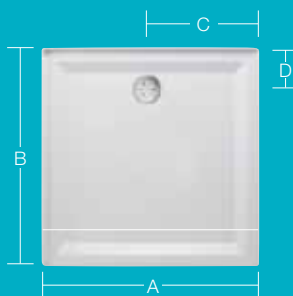

Square - centre rear outlet*