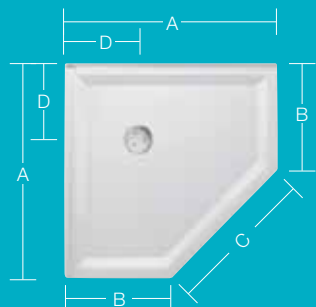

Square - centre rear outlet\*

Angle corner - rear outlet

Rectangle - centre rear outlet\*

Square - centre outlet

Angle corner - off centre outlet

Rectangle - centre outlet\*

\* Tile bead available on back and left wall (LH) or back and right wall (RH)