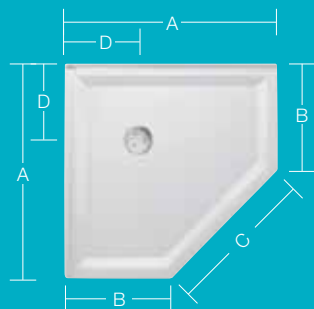

Square - centre rear outlet\*

Angle corner - rear outlet

Rectangle - centre rear outlet\*

Square - centre outlet

Angle corner - off centre outlet

Rectangle - centre outlet\*

\* Tile bead available on back and left wall (LH) or back and right wall (RH)