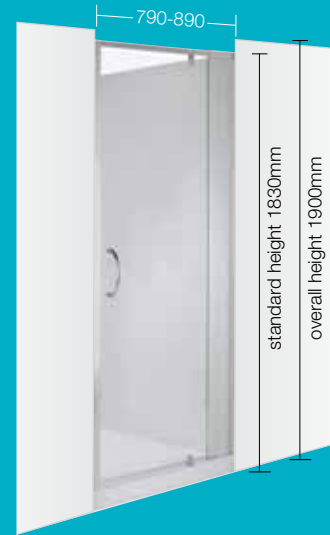

Kensington 900 Alcove Screen shower screen with white acrylic base and wall

KENSINGTON BASES

shape	waste position	size	A	B	C	D
alcove square	corner	900 x 900	900	900	170	170
square - LH or RH	centre rear	900 x 900	900	900	450	170
square - LH or RH	centre rear	1000 x 1000	1000	1000	500	170
square	centre	900 x 900	900	900	450	450
square	centre	1000 x 1000	1000	1000	500	500
angle corner	corner rear	1000 x 1000	1000	500	700	170
angle corner	off centre	900 x 900	900	400	700	330
angle corner	off centre	1000 x 1000	1000	500	700	330
rectangle - LH or RH	centre rear	1200 x 900	1200	900	600	170
rectangle - LH or RH	centre	1200 x 900	1200	900	600	450

Note: base sizes are nominal

- Easy to clean, low maintenance design
- Non-porous surface will not discolour
- Sanitary grade acrylic
- Domed waste lid
- Extra high tile bead to avoid leakages
- Anti-slip surface