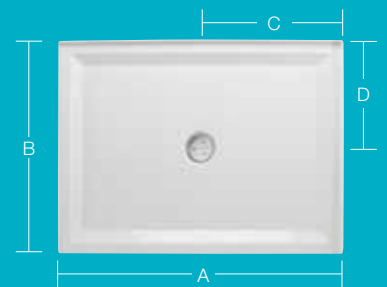

Square - centre rear outlet\*

Angle corner - rear outlet

Rectangle - centre rear outlet\*

Square - centre outlet

Angle corner - off centre outlet

Rectangle - centre outlet\*

\* Tile bead available on back and left wall (LH) or back and right wall (RH)