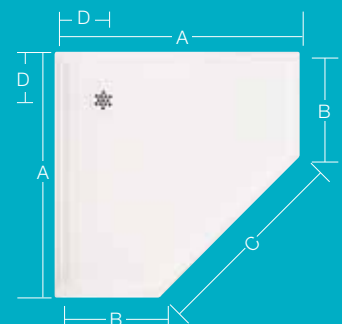

Angle corner - corner outlet