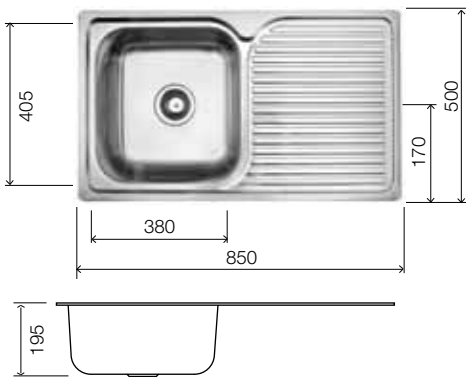

## 1200mm Solus MKII Sink

- 1200 x 500mm (right or left hand drainer)
- cutout dimensions 1180 x 480mm
- large sink 381 x 405mm
- small sink 300 x 340mm
- available with 1 taphole only
- high quality 304 grade stainless steel
- 0.9mm thickness for stability and long life
- sound deadening pads featured on bowls
- sound deadening boards on drainer

## 1050mm Solus MKII Sink

- 1050 x 500mm (right or left hand drainer)
- cutout dimensions 1030 x 480mm
- large sink 380 x 405mm
- small sink 200 x 350mm
- available with 1 taphole only
- high quality 304 grade stainless steel
- 0.9mm thickness for stability and long life
- sound deadening pads featured on bowls
- sound deadening boards on drainer

## 850mm Solus MKII Sink

- 850 x 500mm (right or left hand drainer)
- cutout dimensions 830 x 480mm
- sink 380 x 405mm
- available with 1 taphole only
- high quality 304 grade stainless steel
- 0.9mm thickness for stability and long life
- sound deadening pads featured on bowls
- sound deadening boards on drainer

### Kensington Laundry Trough and Cabinet

- 610mm (w) x 500mm (d) x 875mm (h)
- stainless steel trough
- powdercoated steel cabinet
- internal shelf
- adjustable legs
- available with 2 tapholes (includes reversible bypass assembly)
- 45 litre capacity
- guaranteed for 10 years
- reversible door