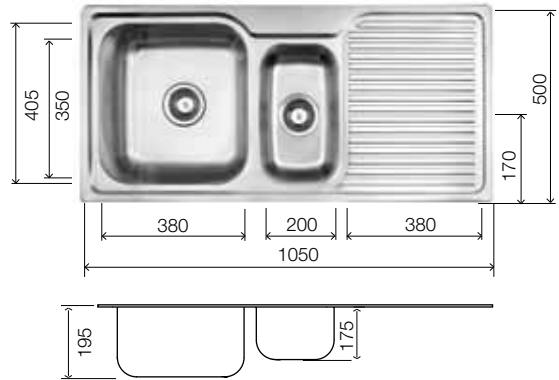

## 1200mm Solus MKII Sink

- 1200 x 500mm (right or left hand drainer)
- cutout dimensions 1180 x 480mm
- large sink 381 x 405mm
- small sink 300 x 340mm
- available with 1 taphole only
- high quality 304 grade stainless steel
- 0.9mm thickness for stability and long life
- sound deadening pads featured on bowls
- sound deadening boards on drainer

## 1050mm Solus MKII Sink

- 1050 x 500mm (right or left hand drainer)
- cutout dimensions 1030 x 480mm
- large sink 380 x 405mm
- small sink 200 x 350mm
- available with 1 taphole only
- high quality 304 grade stainless steel
- 0.9mm thickness for stability and long life
- sound deadening pads featured on bowls
- sound deadening boards on drainer

## 850mm Solus MKII Sink

- 850 x 500mm (right or left hand drainer)
- cutout dimensions 830 x 480mm
- sink 380 x 405mm
- available with 1 taphole only
- high quality 304 grade stainless steel
- 0.9mm thickness for stability and long life
- sound deadening pads featured on bowls
- sound deadening boards on drainer

### Kensington Laundry Trough and Cabinet

- 610mm (w) x 500mm (d) x 875mm (h)
- stainless steel trough
- powdercoated steel cabinet
- internal shelf
- adjustable legs
- available with 2 tapholes (includes reversible bypass assembly)
- 45 litre capacity
- guaranteed for 10 years
- reversible door