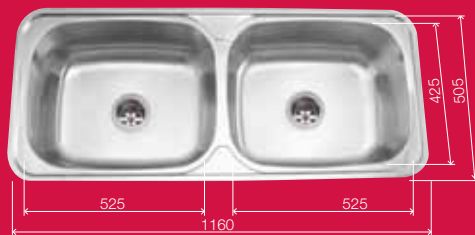

Solus Double Laundry Trough

- 1160mm (l) x 505mm (w) x 250mm (d)
- 2 x 45L bowls, 90 litre capacity
- generous bowl capacity
- premium 304 grade stainless steel
- heavy gauge for stability and long life
- 1 tap hole with left and right bypass (includes reversible bypass assembly)