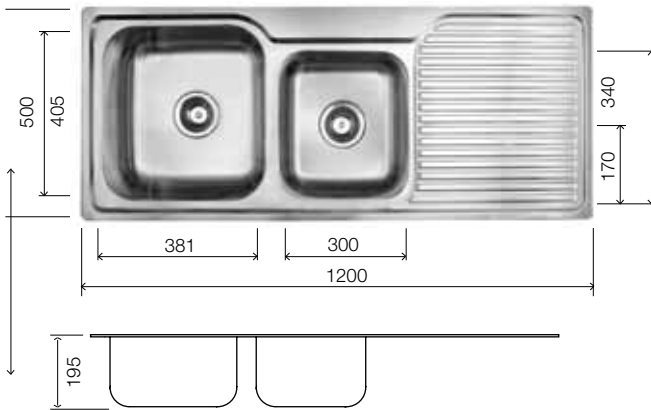

## 1200mm Solus MKII Sink

- 1200 x 500mm (right or left hand drainer)
- cutout dimensions 1180 x 480mm
- large sink 381 x 405mm
- small sink 300 x 340mm
- available with 1 taphole only
- high quality 304 grade stainless steel
- 0.9mm thickness for stability and long life
- sound deadening pads featured on bowls
- sound deadening boards on drainer

## 1050mm Solus MKII Sink

- 1050 x 500mm (right or left hand drainer)
- cutout dimensions 1030 x 480mm
- large sink 380 x 405mm
- small sink 200 x 350mm
- available with 1 taphole only
- high quality 304 grade stainless steel
- 0.9mm thickness for stability and long life
- sound deadening pads featured on bowls
- sound deadening boards on drainer

## 850mm Solus MKII Sink

- 850 x 500mm (right or left hand drainer)
- cutout dimensions 830 x 480mm
- sink 380 x 405mm
- available with 1 taphole only
- high quality 304 grade stainless steel
- 0.9mm thickness for stability and long life
- sound deadening pads featured on bowls
- sound deadening boards on drainer

### Kensington Laundry Trough and Cabinet

- 610mm (w) x 500mm (d) x 875mm (h)
- stainless steel trough
- powdercoated steel cabinet
- internal shelf
- adjustable legs
- available with 2 tapholes (includes reversible bypass assembly)
- 45 litre capacity
- guaranteed for 10 years
- reversible door