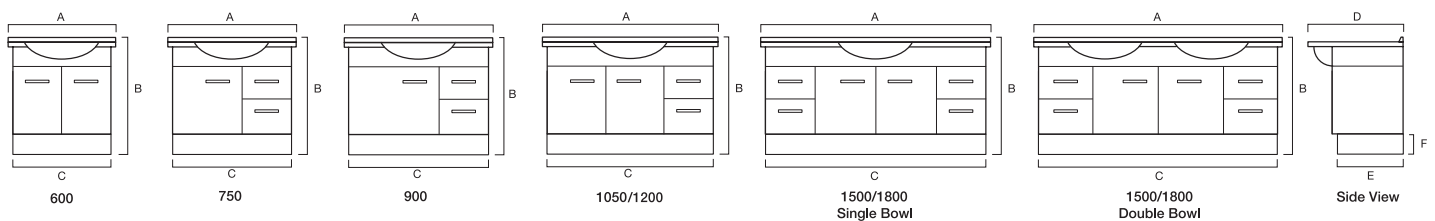

Semi-Recessed

Oval

Rectangle

MIRROR CABINETS

- 2 adjustable internal shelves
- 2-pac polyurethane finish

Dominique Mirror Cabinet Sizes

- 600 wide x 750 high x 150 deep
- 750 wide x 750 high x 150 deep
- 900 wide x 750 high x 150 deep

Posh vanity units are covered by a 7 year product replacement warranty. To see the full Reece Product Quality Guarantee, visit www.reece.com.au/warranties

KENSINGTON

- 2-pac polyurethane front
- Standard as king height
- Available full depth or semi recessed
- Full metal drawers
- 16mm solid backboard
- Cam lock construction
- Seven cabinet sizes
- Acrylic vanity top
- Available wall hung or with recessed toe kick
- Water resistant board
- Fully adjustable metal hinges
- Adjustable shelf
- Designer chrome D handles
- Available 1 or 3 tap hole
- Available left or right hand drawers
- White and ivory

Vanity Unit

Semi Recessed Vanity Unit

Vanity Unit	A	B	C	D	E	F	Semi Recessed Vanity Unit	A	B	C	D	E	F
600	600	895	573	460	402	150	600	600	895	573	450	258	150
750	750	895	723	460	402	150	750	750	895	723	450	258	150
900	900	895	873	460	402	150	900	900	895	873	450	258	150
1050	1050	895	1023	460	402	150	1050	1050	895	1023	450	258	150
1200	1200	895	1173	470	402	150	1200	1200	895	1173	450	258	150
1500 single bowl	1500	895	1473	470	402	150	1500 single bowl	1500	895	1473	450	258	150
1500 double bowl	1500	895	1473	470	402	150	1500 double bowl	1500	895	1473	450	258	150
1800 single bowl	1800	895	1773	470	402	150	1800 single bowl	1800	895	1773	450	258	150
1800 double bowl	1800	895	1773	470	402	150	1800 double bowl	1800	895	1773	450	258	150