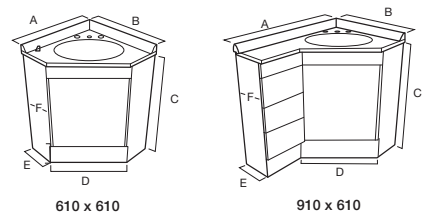

Vanity Unit

Semi Recessed Vanity Unit

Vanity Unit	A	B	C	D	E	F	Semi Recessed Vanity Unit	A	B	C	D	E	F
600	600	895	573	460	402	150	600	600	895	573	450	258	150
750	750	895	723	460	402	150	750	750	895	723	450	258	150
900	900	895	873	460	402	150	900	900	895	873	450	258	150
1050	1050	895	1023	460	402	150	1050	1050	895	1023	450	258	150
1200	1200	895	1173	470	402	150	1200	1200	895	1173	450	258	150
1500 single bowl	1500	895	1473	470	402	150	1500 single bowl	1500	895	1473	450	258	150
1500 double bowl	1500	895	1473	470	402	150	1500 double bowl	1500	895	1473	450	258	150
1800 single bowl	1800	895	1773	470	402	150	1800 single bowl	1800	895	1773	450	258	150
1800 double bowl	1800	895	1773	470	402	150	1800 double bowl	1800	895	1773	450	258	150

BRISTOL

- Available with 1 or 3 tap holes in the top
- Polymarble top
- Drip less edges on vanity top
- 3 degree fall into basin
- Water resistant board
- Fully adjustable metal door hinges
- Vinyl wrapped drawers
- Self closing metal drawer runners
- Modern chrome "T" bar handles
- Adjustable shelf
- Soft bevel edge on doors and drawers
- 10 year manufacturers guarantee on tops, 1 year manufacturers guarantee on cabinet
- Available as a standard unit or semi-recessed unit
- Australian made
- White vanity with gloss front and gloss sides
- Ivory vanity with gloss front and matt sides

Vanity Unit

Corner Unit

Semi Recessed Vanity

Oval Vanity Unit (Single centre bowl)	A	B	C	D	E	F	Semi Recessed Vanity Unit (Single centre bowl)	A	B	C	D	E	F	Corner Vanity Unit (Single centre bowl)	A	B	C	D	E	F
760	760	855	740	470	426	140	760	760	875	740	290	264	90	610 x 610	610	610	790	528	213	258
910	910	855	887	470	426	140	910	910	875	887	290	264	90	910 x 610	910	610	790	528	213	256
1215	1215	855	1183	470	426	140	1215	1215	875	1183	290	264	90	910 x 910	910	910	790	528	213	256