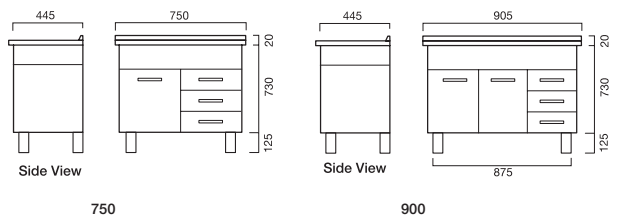

VANITY UNITS

an everyday luxury *Posh*

DOMINIQUE

- 2-pac polyurethane front and sides
- Full metal 3 piece drawer runners
- Available with kick or 15mm adjustable legs
- Vitreous china top
- Available 1 or 3 tap hole
- Adjustable shelf
- Fully adjustable metal hinges
- Soft close doors
- Right-hand drawers only

Semi-Recessed

Oval

Rectangle

MIRROR CABINETS

- 2 adjustable internal shelves
- 2-pac polyurethane finish

Dominique Mirror Cabinet Sizes

- 600 wide x 750 high x 150 deep
- 750 wide x 750 high x 150 deep
- 900 wide x 750 high x 150 deep

Posh vanity units are covered by a 7 year product replacement warranty. To see the full Reece Product Quality Guarantee, visit www.reece.com.au/warranties

KENSINGTON

- 2-pac polyurethane front
- Standard as king height
- Available full depth or semi recessed
- Full metal drawers
- 16mm solid backboard
- Cam lock construction
- Seven cabinet sizes
- Acrylic vanity top
- Available wall hung or with recessed toe kick
- Water resistant board
- Fully adjustable metal hinges
- Adjustable shelf
- Designer chrome D handles
- Available 1 or 3 tap hole
- Available left or right hand drawers
- White and ivory

Vanity Unit

Corner Unit

Semi Recessed Vanity

Oval Vanity Unit (Single centre bowl)	A	B	C	D	E	F	Semi Recessed Vanity Unit (Single centre bowl)	A	B	C	D	E	F	Corner Vanity Unit (Single centre bowl)	A	B	C	D	E	F
760	760	855	740	470	426	140	760	760	875	740	290	264	90	610 x 610	610	610	790	528	213	258
910	910	855	887	470	426	140	910	910	875	887	290	264	90	910 x 610	910	610	790	528	213	256
1215	1215	855	1183	470	426	140	1215	1215	875	1183	290	264	90	910 x 910	910	910	790	528	213	256