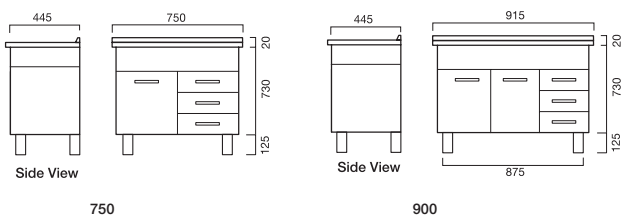

VANITY UNITS

an everyday luxury *Posh*

DOMINIQUE

- 2-pac polyurethane front and sides
- Full metal 3 piece drawer runners
- Available with kick or 15mm adjustable legs
- Vitreous china top
- Available 1 or 3 tap hole
- Adjustable shelf
- Fully adjustable metal hinges
- Soft close doors
- Right-hand drawers only

Semi-Recessed

Oval

Rectangle

MIRROR CABINETS

- 2 adjustable internal shelves
- 2-pac polyurethane finish

Dominique Mirror Cabinet Sizes

- 600 wide x 750 high x 150 deep
- 750 wide x 750 high x 150 deep
- 900 wide x 750 high x 150 deep

Posh vanity units are covered by a 7 year product replacement warranty. To see the full Reece Product Quality Guarantee, visit www.reece.com.au/warranties

KENSINGTON

- 2-pac polyurethane front
- Standard as king height
- Available full depth or semi recessed
- Full metal drawers
- 16mm solid backboard
- Cam lock construction
- Seven cabinet sizes
- Acrylic vanity top
- Available wall hung or with recessed toe kick
- Water resistant board
- Fully adjustable metal hinges
- Adjustable shelf
- Designer chrome D handles
- Available 1 or 3 tap hole
- Available left or right hand drawers
- White and ivory