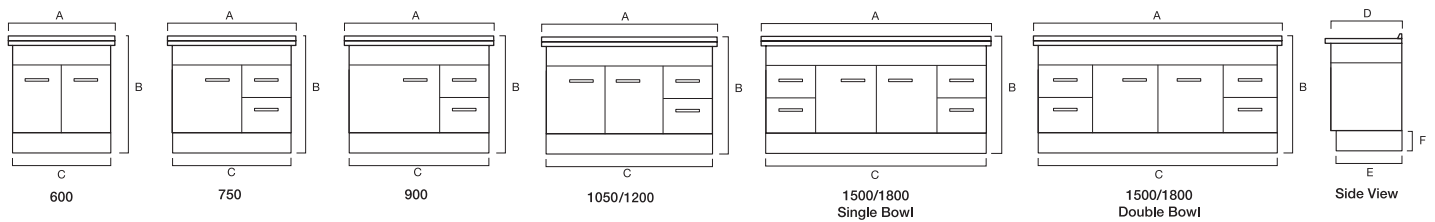

Semi-Recessed

Oval

Rectangle

MIRROR CABINETS

- 2 adjustable internal shelves
- 2-pac polyurethane finish

Dominique Mirror Cabinet Sizes

- 600 wide x 750 high x 150 deep
- 750 wide x 750 high x 150 deep
- 900 wide x 750 high x 150 deep

Posh vanity units are covered by a 7 year product replacement warranty. To see the full Reece Product Quality Guarantee, visit www.reece.com.au/warranties

KENSINGTON

- 2-pac polyurethane front
- Standard as king height
- Available full depth or semi recessed
- Full metal drawers
- 16mm solid backboard
- Cam lock construction
- Seven cabinet sizes
- Acrylic vanity top
- Available wall hung or with recessed toe kick
- Water resistant board
- Fully adjustable metal hinges
- Adjustable shelf
- Designer chrome D handles
- Available 1 or 3 tap hole
- Available left or right hand drawers
- White and ivory

Vanity Unit

Semi Recessed Vanity Unit

Vanity Unit	A	B	C	D	E	F	Semi Recessed Vanity Unit	A	B	C	D	E	F
600	600	895	573	460	402	150	600	600	895	573	450	258	150
750	750	895	723	460	402	150	750	750	895	723	450	258	150
900	900	895	873	460	402	150	900	900	895	873	450	258	150
1050	1050	895	1023	460	402	150	1050	1050	895	1023	450	258	150
1200	1200	895	1173	470	402	150	1200	1200	895	1173	450	258	150
1500 single bowl	1500	895	1473	470	402	150	1500 single bowl	1500	895	1473	450	258	150
1500 double bowl	1500	895	1473	470	402	150	1500 double bowl	1500	895	1473	450	258	150
1800 single bowl	1800	895	1773	470	402	150	1800 single bowl	1800	895	1773	450	258	150
1800 double bowl	1800	895	1773	470	402	150	1800 double bowl	1800	895	1773	450	258	150