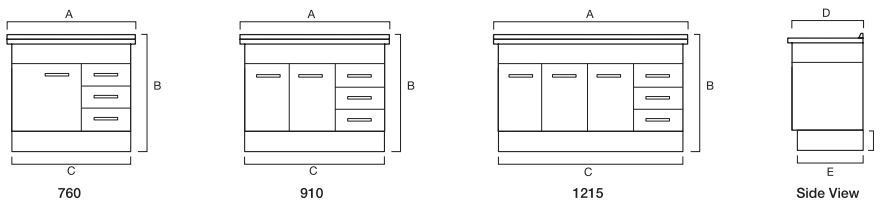

Vanity Unit