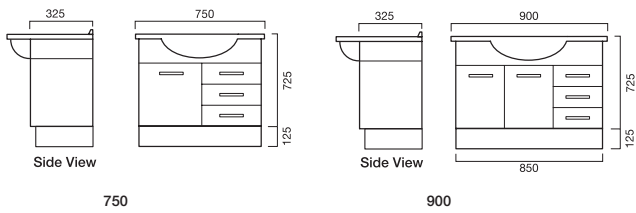

VANITY UNITS

an everyday luxury *Posh*

DOMINIQUE

- 2-pac polyurethane front and sides
- Full metal 3 piece drawer runners
- Available with kick or 15mm adjustable legs
- Vitreous china top
- Available 1 or 3 tap hole
- Adjustable shelf
- Fully adjustable metal hinges
- Soft close doors
- Right-hand drawers only

Semi-Recessed

Oval

Rectangle

MIRROR CABINETS

- 2 adjustable internal shelves
- 2-pac polyurethane finish

Dominique Mirror Cabinet Sizes

- 600 wide x 750 high x 150 deep
- 750 wide x 750 high x 150 deep
- 900 wide x 750 high x 150 deep

Posh vanity units are covered by a 7 year product replacement warranty. To see the full Reece Product Quality Guarantee, visit www.reece.com.au/warranties

KENSINGTON

- 2-pac polyurethane front
- Standard as king height
- Available full depth or semi recessed
- Full metal drawers
- 16mm solid backboard
- Cam lock construction
- Seven cabinet sizes
- Acrylic vanity top
- Available wall hung or with recessed toe kick
- Water resistant board
- Fully adjustable metal hinges
- Adjustable shelf
- Designer chrome D handles
- Available 1 or 3 tap hole
- Available left or right hand drawers
- White and ivory