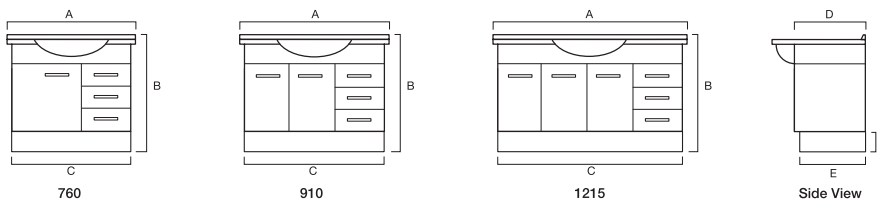

Vanity Unit

Semi Recessed Vanity Unit

Vanity Unit	A	B	C	D	E	F	Semi Recessed Vanity Unit	A	B	C	D	E	F
600	600	895	573	460	402	150	600	600	895	573	450	258	150
750	750	895	723	460	402	150	750	750	895	723	450	258	150
900	900	895	873	460	402	150	900	900	895	873	450	258	150
1050	1050	895	1023	460	402	150	1050	1050	895	1023	450	258	150
1200	1200	895	1173	470	402	150	1200	1200	895	1173	450	258	150
1500 single bowl	1500	895	1473	470	402	150	1500 single bowl	1500	895	1473	450	258	150
1500 double bowl	1500	895	1473	470	402	150	1500 double bowl	1500	895	1473	450	258	150
1800 single bowl	1800	895	1773	470	402	150	1800 single bowl	1800	895	1773	450	258	150
1800 double bowl	1800	895	1773	470	402	150	1800 double bowl	1800	895	1773	450	258	150

BRISTOL

- Available with 1 or 3 tap holes in the top
- Polymarble top
- Drip less edges on vanity top
- 3 degree fall into basin
- Water resistant board
- Fully adjustable metal door hinges
- Vinyl wrapped drawers
- Self closing metal drawer runners
- Modern chrome "T" bar handles
- Adjustable shelf
- Soft bevel edge on doors and drawers
- 10 year manufacturers guarantee on tops, 1 year manufacturers guarantee on cabinet
- Available as a standard unit or semi-recessed unit
- Australian made
- White vanity with gloss front and gloss sides
- Ivory vanity with gloss front and matt sides

Vanity Unit

Corner Unit

Semi Recessed Vanity

Oval Vanity Unit (Single centre bowl)	A	B	C	D	E	F	Semi Recessed Vanity Unit (Single centre bowl)	A	B	C	D	E	F	Corner Vanity Unit (Single centre bowl)	A	B	C	D	E	F
760	760	855	740	470	426	140	760	760	875	740	290	264	90	610 x 610	610	610	790	528	213	258
910	910	855	887	470	426	140	910	910	875	887	290	264	90	910 x 610	910	610	790	528	213	256
1215	1215	855	1183	470	426	140	1215	1215	875	1183	290	264	90	910 x 910	910	910	790	528	213	256