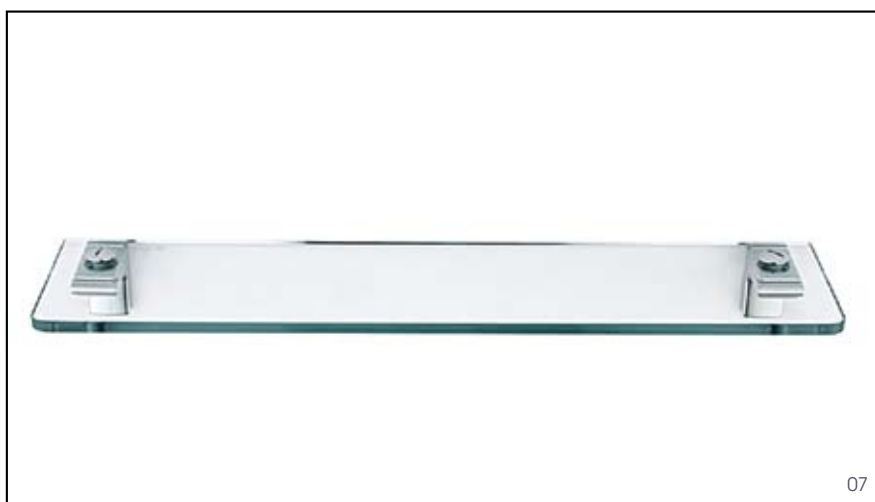

# ELETECH COLLECTION

WITH ITS FLAWLESS FINISH, THE ELETECH COLLECTION COMBINES SOPHISTICATION AND CLEVERLY FORMED SHAPES TO ACHIEVE A UNIQUE LOOK.

05

06

07

08

- 01 TOILET ROLL HOLDER
- 02 TOILET BRUSH SET
- 03 ROBE HOOK
- 04 OPEN TOWEL BAR  
210mm
- 05 TOWEL BAR  
300mm, 655mm, 810mm
- 06 SOAP DISPENSER AND TOWEL RAIL
- 07 GLASS SHELF  
500mm
- 08 SOAP DISH
- 09 SOAP DISPENSER