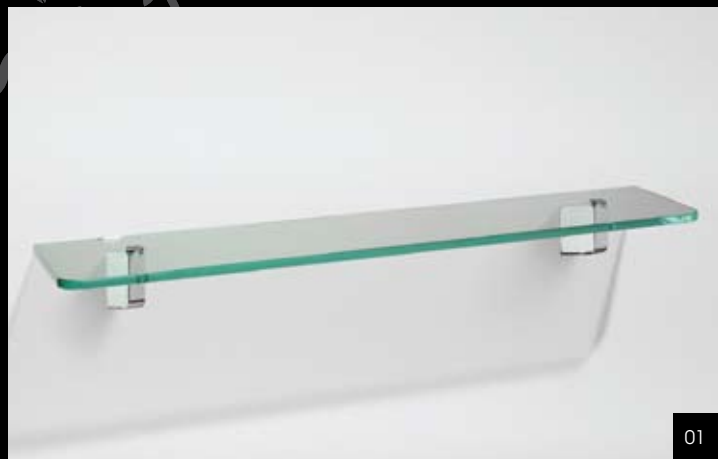

09 SWIVEL DOUBLE BAR  
*434mm*

10 SOAP DISH

11 TUMBLER HOLDER

\* Towel bar lengths given are taken from widest points.

# S3 COLLECTION

SIMPLICITY AND STYLE COMPLEMENT ONE ANOTHER IN THE S3 COLLECTION, ADDING A PERSONAL TOUCH TO YOUR BATHROOM.

- 01 GLASS SELF  
500mm

---

- 02 TOILET BRUSH SET

---

- 03 DOUBLE TOWEL BAR  
774mm