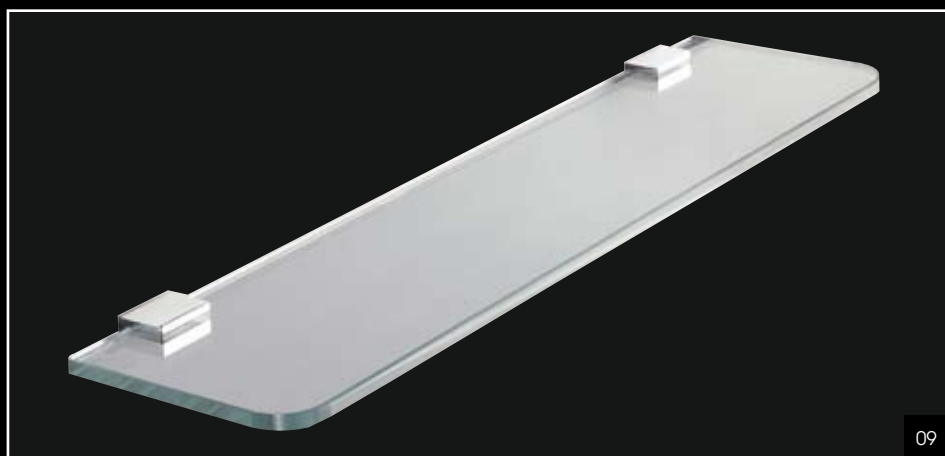

# DYNAMIC COLLECTION

THE DYNAMIC COLLECTION IS A UNIQUELY INNOVATIVE COLLECTION OF CONTEMPORARY ACCESSORIES DESIGNED TO MAKE A STATEMENT.

- 01 COUNTERTOP TUMBLER
- 02 COUNTERTOP SOAP DISH
- 03 TOILET ROLL HOLDER
- 04 ROBE HOOK
- 05 SPARE TOILET ROLL HOLDER
- 06 TOOTH BRUSH HOLDER
- 07 SOAP DISPENSER
- 08 SOAP DISH GROOVED
- 09 GLASS SHELF  
450MM
- 10 TOILET BRUSH SET 10
- 11 TUMBLER HOLDER