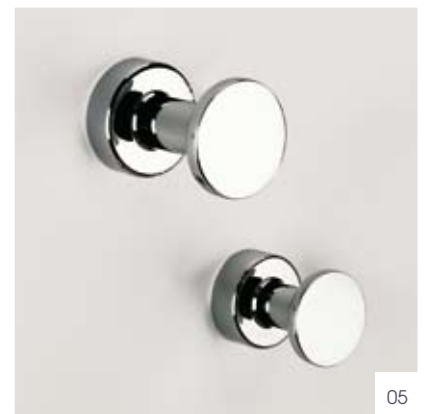

10

TECNO COLLECTION

TECNO IS A MODERN COLLECTION OF BATHROOM FIXTURES CRAFTED WITH FUNCTIONALITY AND BEAUTY IN MIND.