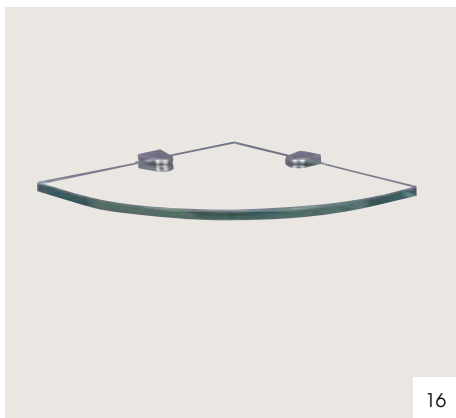

\* Towel bar lengths given are taken from widest points.

09

# DYNAMIC COLLECTION

THE DYNAMIC COLLECTION IS A UNIQUELY INNOVATIVE COLLECTION OF CONTEMPORARY ACCESSORIES DESIGNED TO MAKE A STATEMENT.

- 01 COUNTERTOP TUMBLER
- 02 COUNTERTOP SOAP DISH
- 03 TOILET ROLL HOLDER
- 04 ROBE HOOK
- 05 SPARE TOILET ROLL HOLDER
- 06 TOOTH BRUSH HOLDER
- 07 SOAP DISPENSER
- 08 SOAP DISH GROOVED
- 09 GLASS SHELF  
450MM
- 10 TOILET BRUSH SET 10
- 11 TUMBLER HOLDER

# DYNAMIC COLLECTION

11	TOWEL RING
	180mm
12	DOUBLE TOWEL BAR
	650mm
13	TOWEL RACK
	550mm
14	OPEN TOILET ROLL HOLDER
15	TOWEL BAR CHROME
	330mm, 650mm and 795mm
16	CORNER GLASS SHELF
17	MIRROR
	600mm x 900mm

*\* Towel bar lengths given are taken from widest points.*

16

17