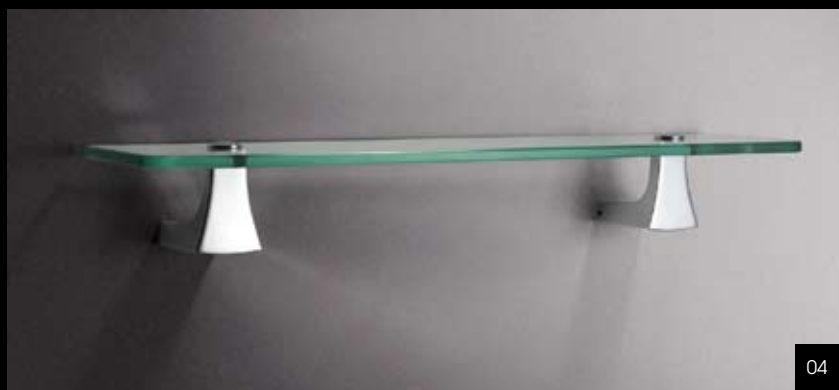

# S7 COLLECTION

S7 REFLECTS SONIA'S CLEVER AND MODERN INTERPRETATION OF TRADITIONAL SHAPES TO CREATE ACCESSORIES THAT ARE FRESH AND STRIKING. AND BUILT TO LAST. WITH A 5 YEAR WARRANTY ON THE FINISH, EACH PIECE IS SOLID BRASS WITH ZINC ALLOY CORROSION PROTECTED BRACKETS AND STAINLESS STEEL SCREWS. S7 GIVES YOU MORE TO ENJOY FOR LONGER.