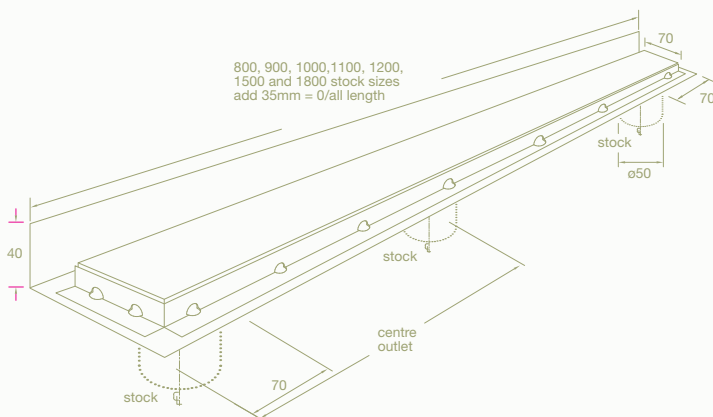

Available in four colours

brass

copper

mirror

satin

Your bathroom. Your life.™

Visit any one of our 280 showrooms around Australia for all the latest products, concepts and inspiration to make your bathroom whatever you want it to be. And for the ultimate bathroom experience, go to one of our new bathroom life™ stores where you will find the biggest range of leading Australian and international brands.

Call **1800 032 566** or visit www.reece.com.au for your nearest bathroom showroom.