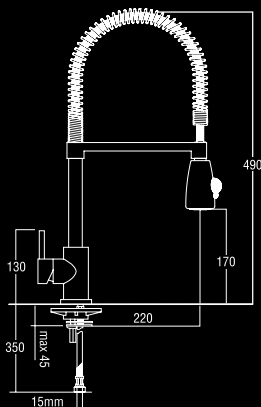

OZT7

T7 single lever sink mixers are defined by gentle curves. Swivel outlet and pull out spray option makes all kinds of kitchen tasks easier than ever before.

300 T7 SINK MIXER/2 FUNCTION
PULL OUT SPRAY
WELS 4 STAR, 7.5 LITRES/MINUTE
DURABLE NYLON HOSE
NOT SUITABLE FOR COMMERCIAL USE