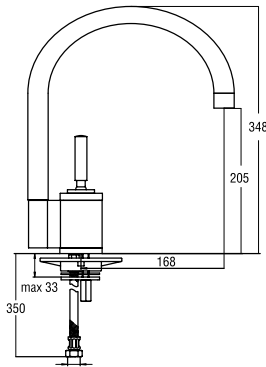

# TEK- NO BILI

9501845 TEKNOBILI  
SOAP DISPENSER  
CHROME FINISH  
FLANGE DIMENSION 55MM  
300ML

45113 BILLY HI RISE SINK MIXER  
WELS 4 STAR, 7.5 LITRES/MINUTE

45300 BILLY SINK MIXER/2 FUNCTION  
PULL OUT SPRAY