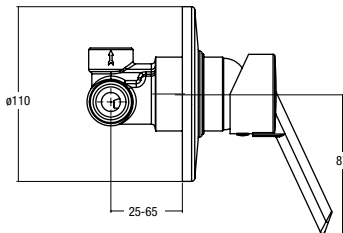

**118 T2 BASIN MIXER**  
 BIDET MIXER ALSO AVAILABLE  
 4 STAR, 7.5 LITRES/MINUTE

**108 T2 SHOWER MIXER**

**100 T2 SHOWER MIXER WITH DIVERTER**

**OZT4**

Available in either square or curved design,  
T4 Sink mixers define understated elegance  
while complementing a range of classic and  
contemporary basins perfectly.