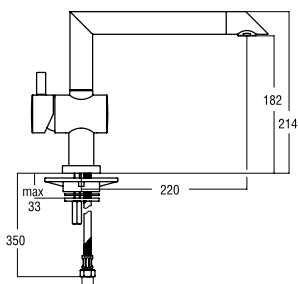

523 T4 SINK MIXER
WELS 4 STAR, 7.5 LITRES/MINUTE