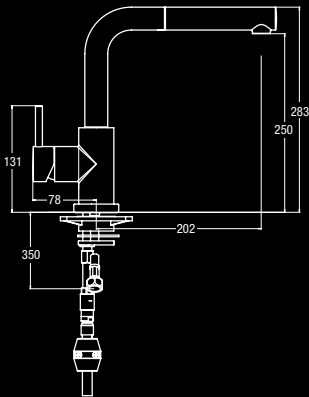

147 T7 SINK MIXER/1 FUNCTION
PULL OUT SPRAY
WELS 4 STAR, 7.5 LITRES/MINUTE