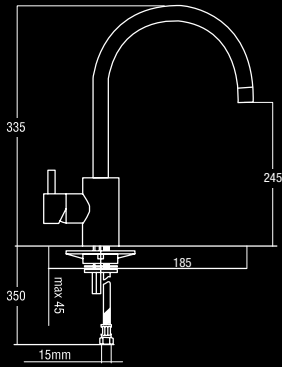

133 T7 SINK MIXER
WELS 4 STAR, 7.5 LITRES/MINUTE