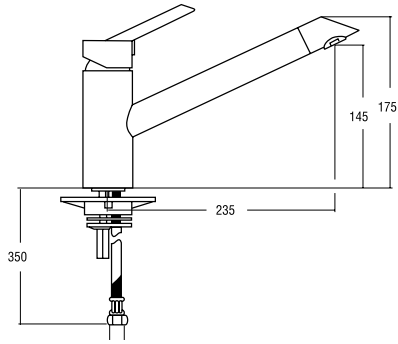

118 T2 BASIN MIXER
BIDET MIXER ALSO AVAILABLE
4 STAR, 7.5 LITRES/MINUTE

108 T2 SHOWER MIXER