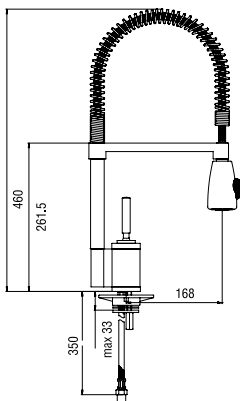

# TEK- NO BILI

9501845 TEKNOBILI  
SOAP DISPENSER  
CHROME FINISH  
FLANGE DIMENSION 55MM  
300ML

45113 BILLY HI RISE SINK MIXER  
WELS 4 STAR, 7.5 LITRES/MINUTE

45300 BILLY SINK MIXER/2 FUNCTION  
PULL OUT SPRAY