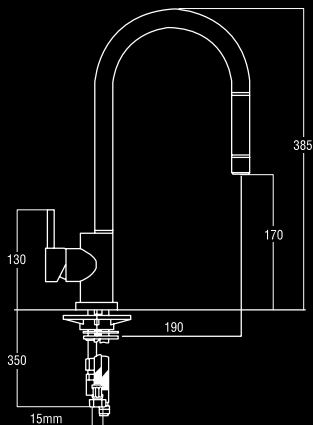

# TEK- NO BILI

9501845 TEKNOBILI  
SOAP DISPENSER  
CHROME FINISH  
FLANGE DIMENSION 55MM  
300ML

45113 BILLY HI RISE SINK MIXER  
WELS 4 STAR, 7.5 LITRES/MINUTE

45300 BILLY SINK MIXER/2 FUNCTION  
PULL OUT SPRAY

137 T7 SINK MIXER/1 FUNCTION  
PULL OUT SPRAY  
WELS 4 STAR, 7.5 LITRES/MINUTE  
PULL OUT SPRAY, DURABLE NYLON HOSE