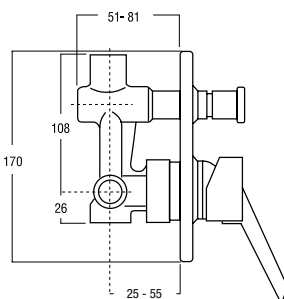

**118 T2 BASIN MIXER**  
 BIDET MIXER ALSO AVAILABLE  
 4 STAR, 7.5 LITRES/MINUTE

**108 T2 SHOWER MIXER**

**100 T2 SHOWER MIXER WITH DIVERTER**

**OZT4**

Available in either square or curved design,  
T4 Sink mixers define understated elegance  
while complementing a range of classic and  
contemporary basins perfectly.