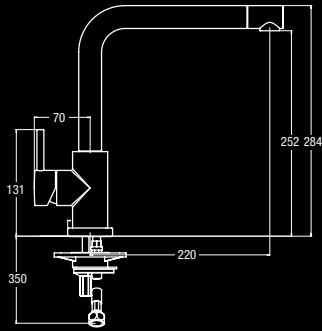

143 T7 SINK MIXER
WELS 4 STAR, 7.5 LITRES/MINUTE