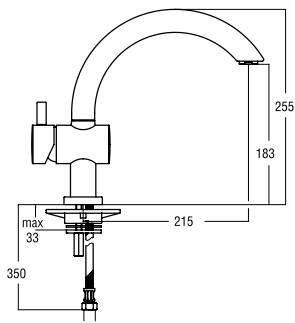

**118 T2 BASIN MIXER**  
 BIDET MIXER ALSO AVAILABLE  
 4 STAR, 7.5 LITRES/MINUTE

**108 T2 SHOWER MIXER**

**100 T2 SHOWER MIXER WITH DIVERTER**

**OZT4**

Available in either square or curved design,  
T4 Sink mixers define understated elegance  
while complementing a range of classic and  
contemporary basins perfectly.