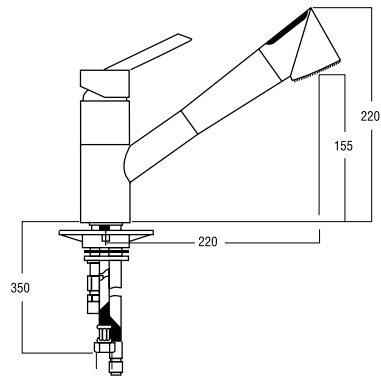

TEKNOBILI 

**T2 SINK MIXER/1 FUNCTION  
PULL OUT SPRAY**  
ALSO AVAILABLE IN  
STAINLESS STEEL FINISH  
WELS 4 STAR, 7.5 LITRES/MINUTE

**117 T2 SINK MIXER/PULL OUT SPRAY**  
WELS 4 STAR, 7.5 LITRES/MINUTE  
SWIVEL BODY, 2 SPRAY OPTIONS  
DURABLE NYLON HOSE