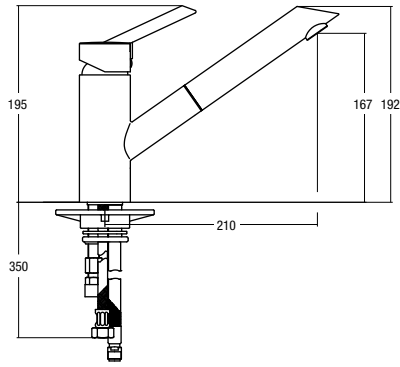

TEKNOBILI 

**T2 SINK MIXER/1 FUNCTION  
PULL OUT SPRAY**  
ALSO AVAILABLE IN  
STAINLESS STEEL FINISH  
WELS 4 STAR, 7.5 LITRES/MINUTE

**117 T2 SINK MIXER/PULL OUT SPRAY**  
WELS 4 STAR, 7.5 LITRES/MINUTE  
SWIVEL BODY, 2 SPRAY OPTIONS  
DURABLE NYLON HOSE