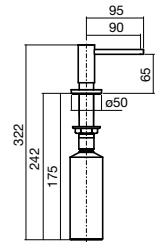

TEK- NO BILI

9501845 TEKNOBILI
SOAP DISPENSER
CHROME FINISH
FLANGE DIMENSION 55MM
300ML