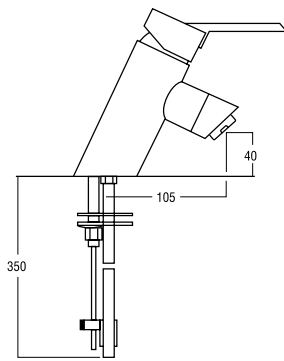

118 T2 BASIN MIXER
BIDET MIXER ALSO AVAILABLE
4 STAR, 7.5 LITRES/MINUTE