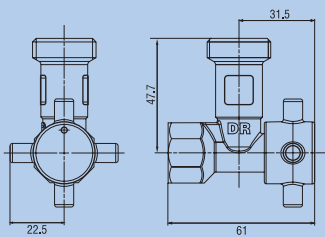

Dura Arco Stops

- Double O-ring
- DR brass
- Open or close at 90°
- Ball closure
- Check valve inside
- Chrome finish

The range of Arco stops are a stylish addition to any bathroom or laundry. Both the Arco Washing Machine stops and the Arco Mini stops, enable you to add a similar finishing touch to a toilet and washing machine installation. Both Stops are available in either a lever or cross handle design so you can match your stops to existing tapware, ensuring a complete overall look.