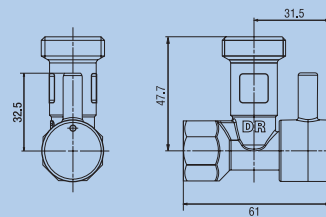

Dura Arco Stops

- Double O-ring
- DR brass
- Open or close at 90°
- Ball closure
- Check valve inside
- Chrome finish

The range of Arco stops are a stylish addition to any bathroom or laundry. Both the Arco Washing Machine stops and the Arco Mini stops, enable you to add a similar finishing touch to a toilet and washing machine installation. Both Stops are available in either a lever or cross handle design so you can match your stops to existing tapware, ensuring a complete overall look.

Reece. Part of every great Australian bathroom.™

Call **1800 032 566** or visit www.reece.com.au for your nearest Reece showroom.
Due to limitations in the printing process the colours in this brochure are a guide only.

The manufacturer/distributor reserves the right to vary specifications or delete models from their range without prior notification. The manufacturer/distributor takes no responsibility for printing errors.

V1 [BROCHURE CODE 2130124]