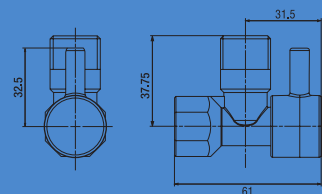

Reece. Part of every great Australian bathroom.™

Call **1800 032 566** or visit www.reece.com.au for your nearest Reece showroom.
Due to limitations in the printing process the colours in this brochure are a guide only.

The manufacturer/distributor reserves the right to vary specifications or delete models from their range without prior notification. The manufacturer/distributor takes no responsibility for printing errors.

V1 [BROCHURE CODE 2130124]