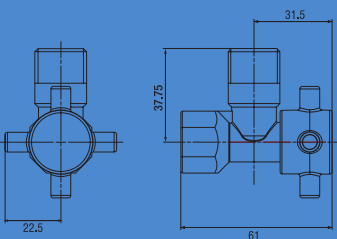

103512 Arco Cross Handle Mini Stop