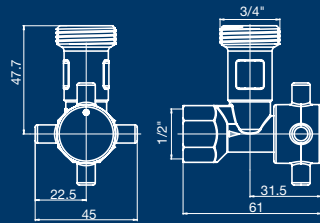

Combi Valve

- ¼ turn isolation
- Compact design
- Connect tap and dishwasher with single fitting
- European design & manufactured

100833 Dura Arco Combi Valve

arco® Stops

The range of Arco stops are a stylish addition to any bathroom or laundry. Both the Arco Washing Machine Stops and the Arco Mini Stops, enable you to add a similar finishing touch to a toilet and washing machine installation. Both Stops are available in either a lever or cross handle design so you can match your Stops to existing tapware, ensuring a complete overall look.

- Watermark approved
- Double O-ring
- DR brass
- 1/4 turn isolation
- Ball closure
- Check valve inside
- Chrome finish

Dishwasher/Washing Machine Stops

100812 Dura Arco RA W/M Stop
* interchangeable hot/cold button