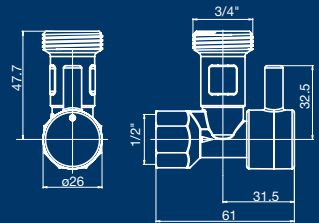

100832 Arco Lever Handle Washing Machine Stop Hot
100831 Arco Lever Handle Washing Machine Stop Cold