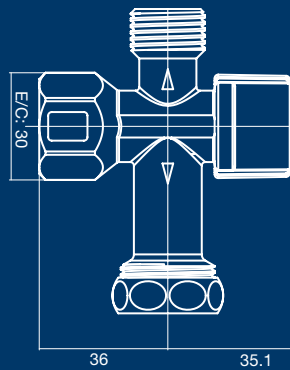

Combi Valve

- ¼ turn isolation
- Compact design
- Connect tap and dishwasher with single fitting
- European design & manufactured

100833 Dura Arco Combi Valve

arco® Stops

The range of Arco stops are a stylish addition to any bathroom or laundry. Both the Arco Washing Machine Stops and the Arco Mini Stops, enable you to add a similar finishing touch to a toilet and washing machine installation. Both Stops are available in either a lever or cross handle design so you can match your Stops to existing tapware, ensuring a complete overall look.

- Watermark approved
- Double O-ring
- DR brass
- 1/4 turn isolation
- Ball closure
- Check valve inside
- Chrome finish

Dishwasher/Washing Machine Stops

100812 Dura Arco RA W/M Stop
* interchangeable hot/cold button