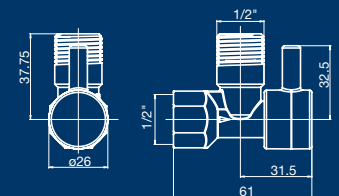

Mini Stops

103511 Arco RA BV Mini Stop CW

103512 Arco Cross Handle Mini Stop

103513 Arco Lever Handle Mini Stop

Reece. Works for you.™

Call 1800 032 566 or visit www.reece.com.au for your nearest Reece branch. Due to limitations in the printing process the colours in this brochure are a guide only.