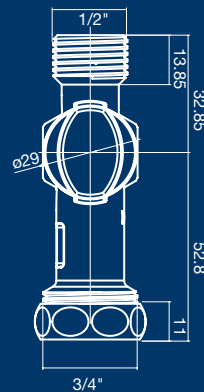

Combi Valve

- ¼ turn isolation
- Compact design
- Connect tap and dishwasher with single fitting
- European design & manufactured

100833 Dura Arco Combi Valve

arco® Stops

The range of Arco stops are a stylish addition to any bathroom or laundry. Both the Arco Washing Machine Stops and the Arco Mini Stops, enable you to add a similar finishing touch to a toilet and washing machine installation. Both Stops are available in either a lever or cross handle design so you can match your Stops to existing tapware, ensuring a complete overall look.

- Watermark approved
- Double O-ring
- DR brass
- 1/4 turn isolation
- Ball closure
- Check valve inside
- Chrome finish

Dishwasher/Washing Machine Stops

100812 Dura Arco RA W/M Stop
* interchangeable hot/cold button