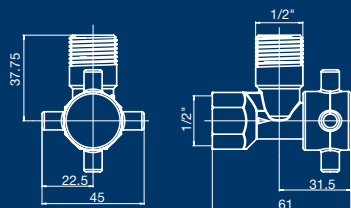

Mini Stops

103511 Arco RA BV Mini Stop CW

103512 Arco Cross Handle Mini Stop

103513 Arco Lever Handle Mini Stop

Reece. Works for you.™

Call 1800 032 566 or visit www.reece.com.au for your nearest Reece branch. Due to limitations in the printing process the colours in this brochure are a guide only.