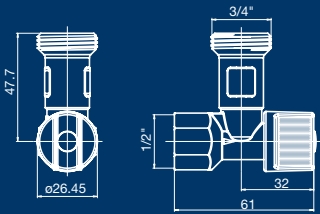

Combi Valve

- ¼ turn isolation
- Compact design
- Connect tap and dishwasher with single fitting
- European design & manufactured

100833 Dura Arco Combi Valve

arco® Stops

The range of Arco stops are a stylish addition to any bathroom or laundry. Both the Arco Washing Machine Stops and the Arco Mini Stops, enable you to add a similar finishing touch to a toilet and washing machine installation. Both Stops are available in either a lever or cross handle design so you can match your Stops to existing tapware, ensuring a complete overall look.

- Watermark approved
- Double O-ring
- DR brass
- 1/4 turn isolation
- Ball closure
- Check valve inside
- Chrome finish

Dishwasher/Washing Machine Stops

100812 Dura Arco RA W/M Stop
* interchangeable hot/cold button