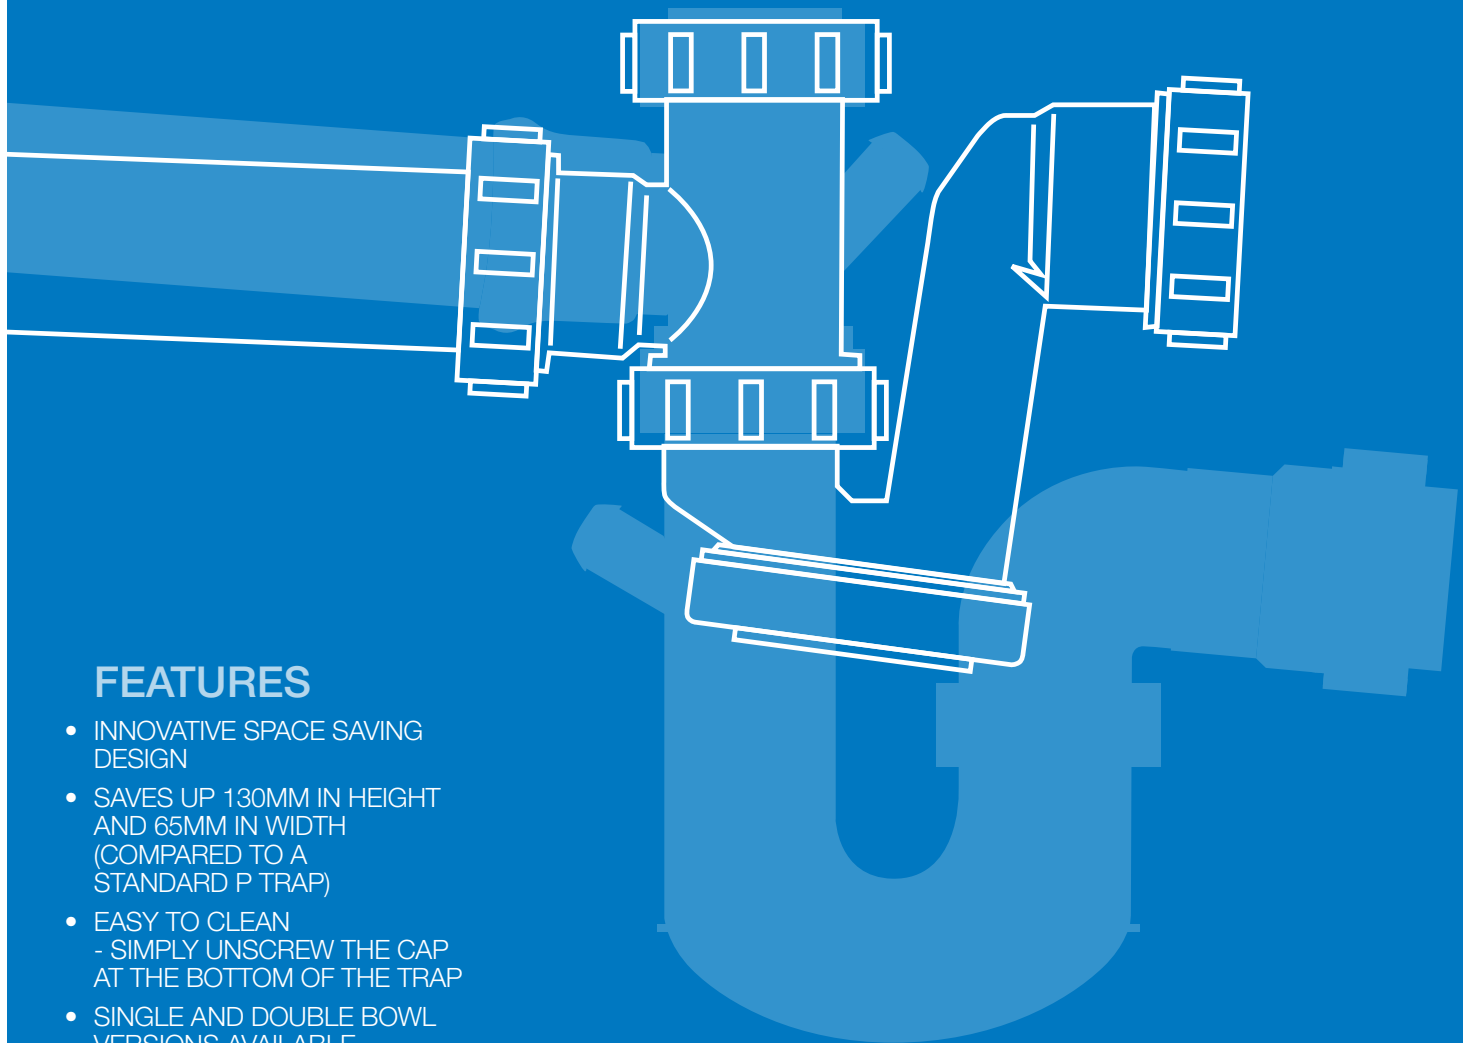

BUY A FLATRAP AND GET **FREE** SPACE.

THE ALL NEW DURA FLATRAP IS A TRUE BREAKTHROUGH IN HOME PLUMBING. WITH ITS REVOLUTIONARY FLAT BOTTOM DESIGN, THE FLATRAP GIVES YOU DRAMATICALLY MORE SPACE THAN CONVENTIONAL P TRAP PIPING. WHAT'S MORE, IF YOU EVER LOSE A DIAMOND EARRING DOWN THE SINK HOLE, RETRIEVING IT IS AS EASY AS UNSCREWING THE ACCESS CAP AT THE BOTTOM. **NOW THAT'S CLEVER DESIGN.**

**DURA** **FLATRAP**

**FLATRAP SINGLE BOWL CONNECTOR**

**FLATRAP DOUBLE BOWL CONNECTOR**

## FEATURES

- INNOVATIVE SPACE SAVING DESIGN
- SAVES UP 130MM IN HEIGHT AND 65MM IN WIDTH (COMPARED TO A STANDARD P TRAP)
- EASY TO CLEAN - SIMPLY UNSCREW THE CAP AT THE BOTTOM OF THE TRAP
- SINGLE AND DOUBLE BOWL VERSIONS AVAILABLE
- WATERMARK APPROVED

STANDARD P TRAP WITH DOUBLE BOWL CONNECTOR