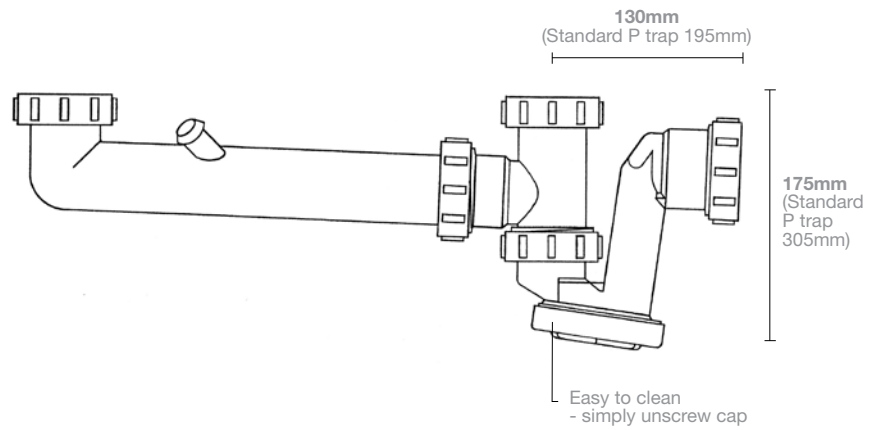

BUY A FLATRAP AND GET **FREE** SPACE.

THE ALL NEW DURA FLATRAP IS A TRUE BREAKTHROUGH IN HOME PLUMBING. WITH ITS REVOLUTIONARY FLAT BOTTOM DESIGN, THE FLATRAP GIVES YOU DRAMATICALLY MORE SPACE THAN CONVENTIONAL P TRAP PIPING. WHAT'S MORE, IF YOU EVER LOSE A DIAMOND EARRING DOWN THE SINK HOLE, RETRIEVING IT IS AS EASY AS UNSCREWING THE ACCESS CAP AT THE BOTTOM. **NOW THAT'S CLEVER DESIGN.**

**DURA** **FLATRAP**

**FLATRAP SINGLE BOWL CONNECTOR**

**FLATRAP DOUBLE BOWL CONNECTOR**

## FEATURES

- INNOVATIVE SPACE SAVING DESIGN
- SAVES UP 130MM IN HEIGHT AND 65MM IN WIDTH (COMPARED TO A STANDARD P TRAP)
- EASY TO CLEAN - SIMPLY UNSCREW THE CAP AT THE BOTTOM OF THE TRAP
- SINGLE AND DOUBLE BOWL VERSIONS AVAILABLE
- WATERMARK APPROVED

STANDARD P TRAP WITH DOUBLE BOWL CONNECTOR