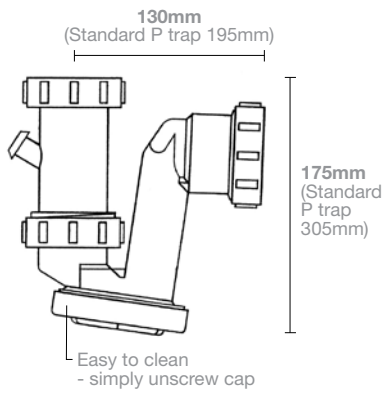

BUY A FLATRAP AND GET **FREE** SPACE.

THE ALL NEW DURA FLATRAP IS A TRUE BREAKTHROUGH IN HOME PLUMBING. WITH ITS REVOLUTIONARY FLAT BOTTOM DESIGN, THE FLATRAP GIVES YOU DRAMATICALLY MORE SPACE THAN CONVENTIONAL P TRAP PIPING. WHAT'S MORE, IF YOU EVER LOSE A DIAMOND EARRING DOWN THE SINK HOLE, RETRIEVING IT IS AS EASY AS UNSCREWING THE ACCESS CAP AT THE BOTTOM. **NOW THAT'S CLEVER DESIGN.**

**DURA** **FLATRAP**

**FLATRAP SINGLE BOWL CONNECTOR**

**FLATRAP DOUBLE BOWL CONNECTOR**

## FEATURES

- INNOVATIVE SPACE SAVING DESIGN
- SAVES UP 130MM IN HEIGHT AND 65MM IN WIDTH (COMPARED TO A STANDARD P TRAP)
- EASY TO CLEAN - SIMPLY UNSCREW THE CAP AT THE BOTTOM OF THE TRAP
- SINGLE AND DOUBLE BOWL VERSIONS AVAILABLE
- WATERMARK APPROVED

STANDARD P TRAP WITH DOUBLE BOWL CONNECTOR