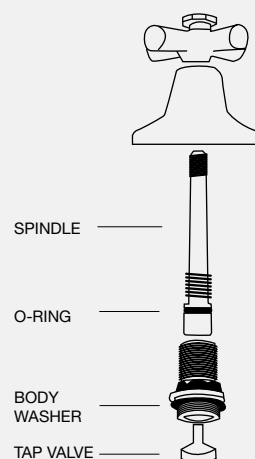

PERFORMA MIXER SPARE PARTS

Mixer Kits

1842854 Performa Posh Mixer Fixing Kit

1842837 Performa Posh Sink Mixer Body O-Ring

1842841 Performa I/Std Sink Mixer Body O-Ring

1842859 Performa I/Std Indicators

1842889 Performa Handle & Spout Repair Kit

PERFORMA TAP SPARE PARTS

- VALVES
- VANITY WASHERS
- ANTI-HAMMER VALVES
- WATER SAVING DISCS
- FLANGE EXTENSIONS
- SPINDLES
- BUTTONS

Tap Valves

1842780 Performa Delaware Valve (1/2") 15mm (2)

1842821 Performa Delaware Valve (1/2") 15mm T/Pk (25)