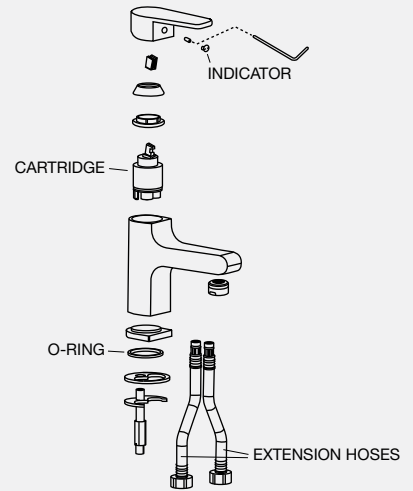

1842773 Performa Flushpipe Ring & Cap
50mm: 2"

1842777 Performa Flushpipe Ring
Suits 50mm flush pipe

1842770 Performa Stepped Inlet Valve Seal
For sealing inlet valve

1842776 Performa Nylon Kinko Nut & Olive
Suits PVC inlet valves

Toilet Seat Replacement Parts

1842774 Performa Caroma T/Seat Nut & Bolt Set
Suits Caroma toilet seats

1842775 Performa Spotless T/Seat Nut & Bolt Set
Suits Paramount, Spotless & Monk toilet seats

Cistern Pan Screws

1842772 Performa S/S Pan Screws & Guard

1842816 Performa Cist Pan Screw & Guard S/S T/Pack*
- For fastening cistern pans to timber floors
- *Includes pan protectors

PERFORMA MIXER SPARE PARTS

- O-RINGS
- CARTRIDGES
- FIXING KITS
- INDICATORS
- REPAIR KITS
- HOSES