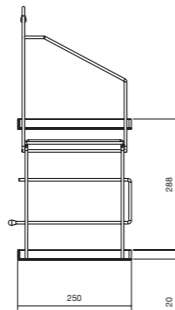

Circa 360
Vessel Basin
1805858
Also available:
Gloss Black 9502827
Matte Black 9506244
Bi-Colour 9508143
Dark Iron 9508142