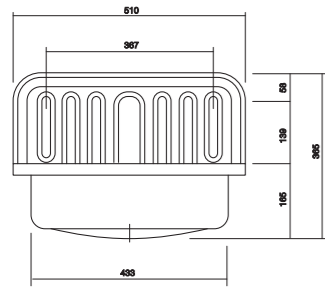

KLASSIKER

Klassiker
Wall Basin
No taphole
9501358