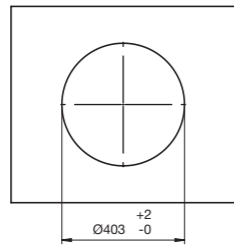

Unisono 400 Flush Mounted Basin
No taphole
9506190