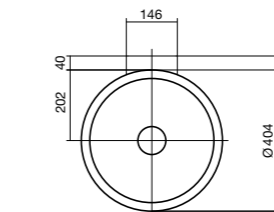

Circa 400
Freestanding Basin
No taphole
9502690