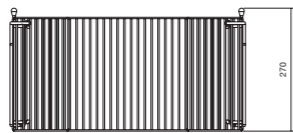

Circa 360
Vessel Basin
1805858
Also available:
Gloss Black 9502827
Matte Black 9506244
Bi-Colour 9508143
Dark Iron 9508142