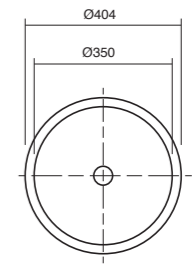

Circa 400
Freestanding Basin
No taphole
9503277
Bi-Colour 9508140
Dark Iron 9508139