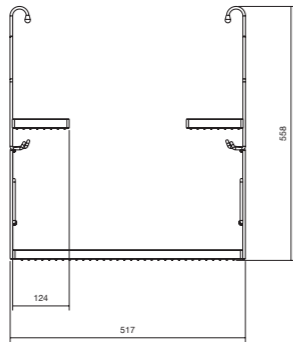

Utensilo
Steel Shelf
1810642