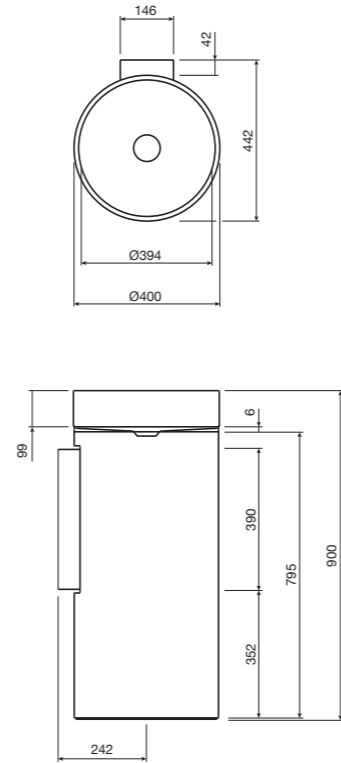

UNISONO

Unisono 325 Flush Mounted Basin
No taphole
9506192

Unisono 400 Flush Mounted Basin
No taphole
9506190

Unisono 400 Freestanding Basin
Bi-Colour, No taphole
9508140