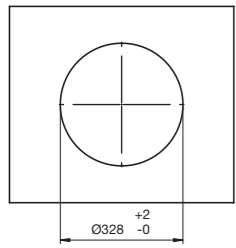

Unisono 325 Flush Mounted Basin
No taphole
9506192