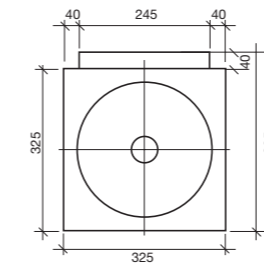

KLASSIKER

Klassiker
Wall Basin
No taphole
9501358

Utensilo
Steel Shelf
1810642

Circa 400
Freestanding Basin
No taphole
9502690

Circa 400
Freestanding Basin
No taphole
9503277
Bi-Colour 9508140
Dark Iron 9508139