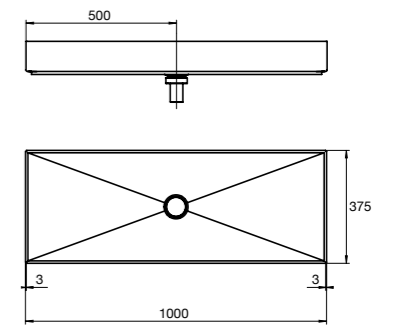

Metaphor 1000 Counter Basin
No taphole
9502688