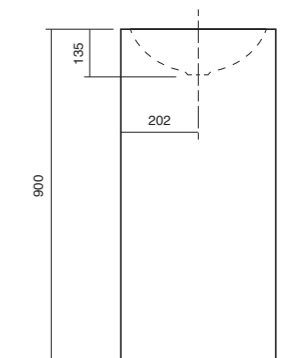

KLASSIKER

Klassiker
Wall Basin
No taphole
9501358

Utensilo
Steel Shelf
1810642

Circa 325
Freestanding Basin
No taphole
1805905

Circa 400
Freestanding Basin
No taphole
9502690

Circa 400
Freestanding Basin
No taphole
9503277
Bi-Colour 9508140
Dark Iron 9508139