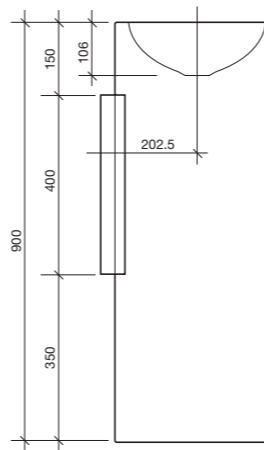

Circa 325
Freestanding Basin
No taphole
1805905