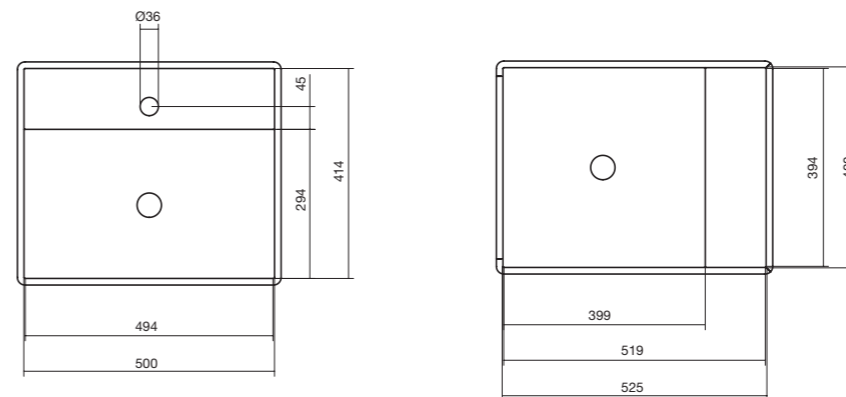

STEP

Step 500
Semi Inset Basin
1 taphole
9506203

Step 525
Semi Inset Basin
1 taphole
9506202