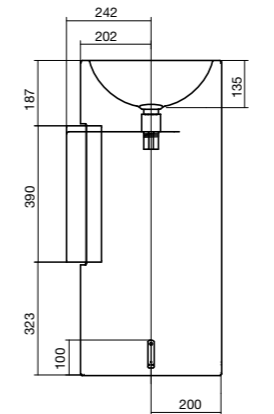

KLASSIKER

Klassiker
Wall Basin
No taphole
9501358

Utensilo
Steel Shelf
1810642

Circa 325
Freestanding Basin
No taphole
1805905

Circa 400
Freestanding Basin
No taphole
9502690

Circa 400
Freestanding Basin
No taphole
9503277
Bi-Colour 9508140
Dark Iron 9508139