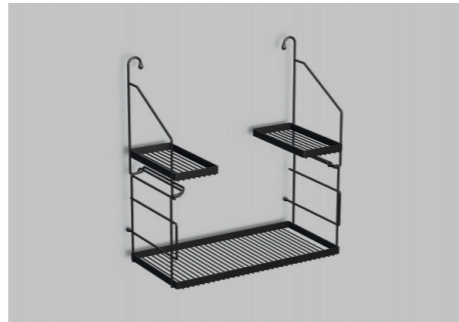

Klassiker
Wall Basin
White with black trim,
No taphole
9501358

Utensilo
Steel Shelf
Black
1810642

*This sink is not suitable as a cleaner's sink.