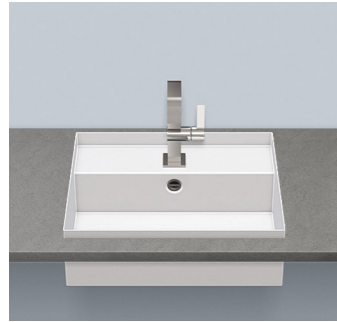

The range which was developed in cooperation with Gerhard Busalt, is a fusion of the classic bowl shape with the modern, purist form of the cylinder. Its proportions give the impression of a counter basin that almost levitates above the benchtop. Despite the reduced dimensions, this basin does not compromise on functionality. The deep form and generous diameter of the basin make for comfortable handling and use.

## STEP

The traditional basin is revolutionised with the introduction of the elegant and innovative Step. The geometric form of this distinctive basin features a stepped area on one side where the basin's depth has been split into two levels. The raised tap area becomes a functional shelf for wet area accessories.

The fusion of glass and steel allows the material to effortlessly mould to a fine line, creating a precise and refined edge. At only 3mm thick the basin edge and the unique design of the raised tap area are the two focal points of this range. Alape's Step basin is an elegant concept underpinned by the highest level of German engineering precision.