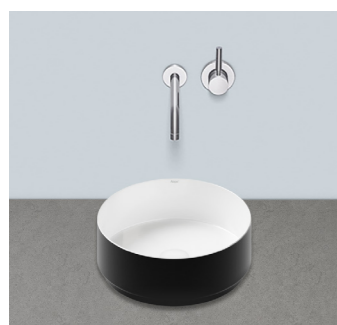

The fusion of glass and steel allows the material to effortlessly mould to a fine line, creating a precise and refined edge. At only 3mm thick the basin edge and the unique design of the raised tap area are the two focal points of this range. Alape's Step basin is an elegant concept underpinned by the highest level of German engineering precision.

**Unisono 325**  
Counter Basin  
No taphole  
9503961

**Unisono 325**  
Counter Basin  
Matte Black, No taphole  
9506940

**Unisono 400**  
Counter Basin  
No taphole  
9503959

**Unisono 400**  
Counter Basin  
Matte Black, No taphole  
9506942