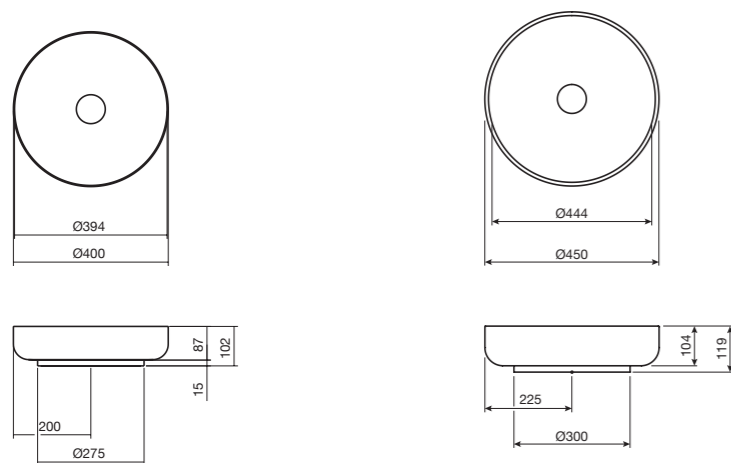

SONDO

Sondo 400
No taphole
1806081
Also available:
Bi-Colour 1806083
Dark Iron 1806082

Sondo 450
Counter Basin
No taphole
9508133
Also available:
Bi-Colour 9508135
Dark Iron 9508134