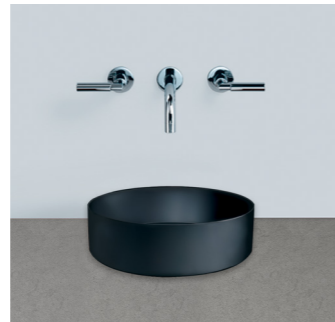

Unisono 400
Counter Basin
Matte Black, No taphole
9506942

Unisono 325
Counter Basin
Matte Black, No taphole
9506940