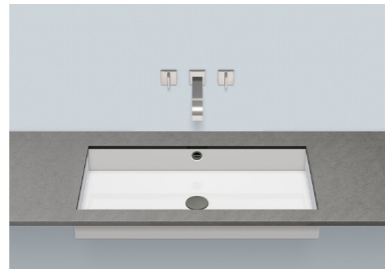

Metaphor 500
Semi Inset Basin
No taphole
9506201

Metaphor 750
Under Counter Basin
No taphole
9506283