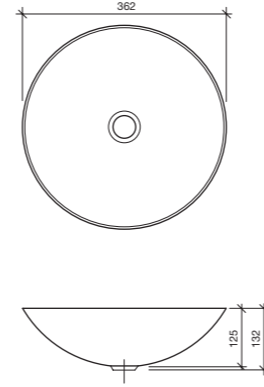

Circa 360
Vessel Basin
1805858
Also available:
Gloss Black 9502827
Matte Black 9506244
Bi-Colour 9508143
Dark Iron 9508142