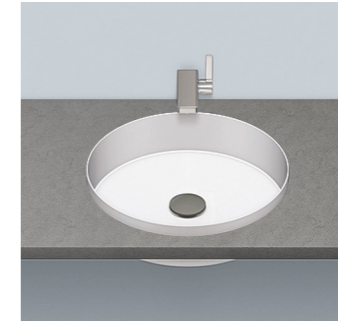

Unisono 400
Semi Inset Basin
No taphole
9506193