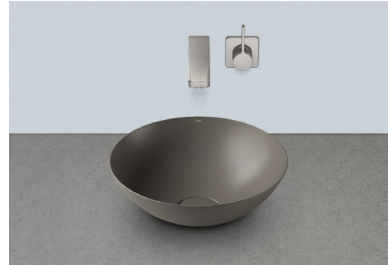

Circa 360
Vessel Basin
Oyster Matt
1806080

CIRCA

Circa invites you into its presence. The fluid contours and superb finish that accompany each basin represent a beautiful fusion of craftsmanship and creativity. Circa is a statement of definitive style. The earthy tones of Terra present balance and harmony.

Circa 360
Vessel Basin
Gravel Matt
1806078