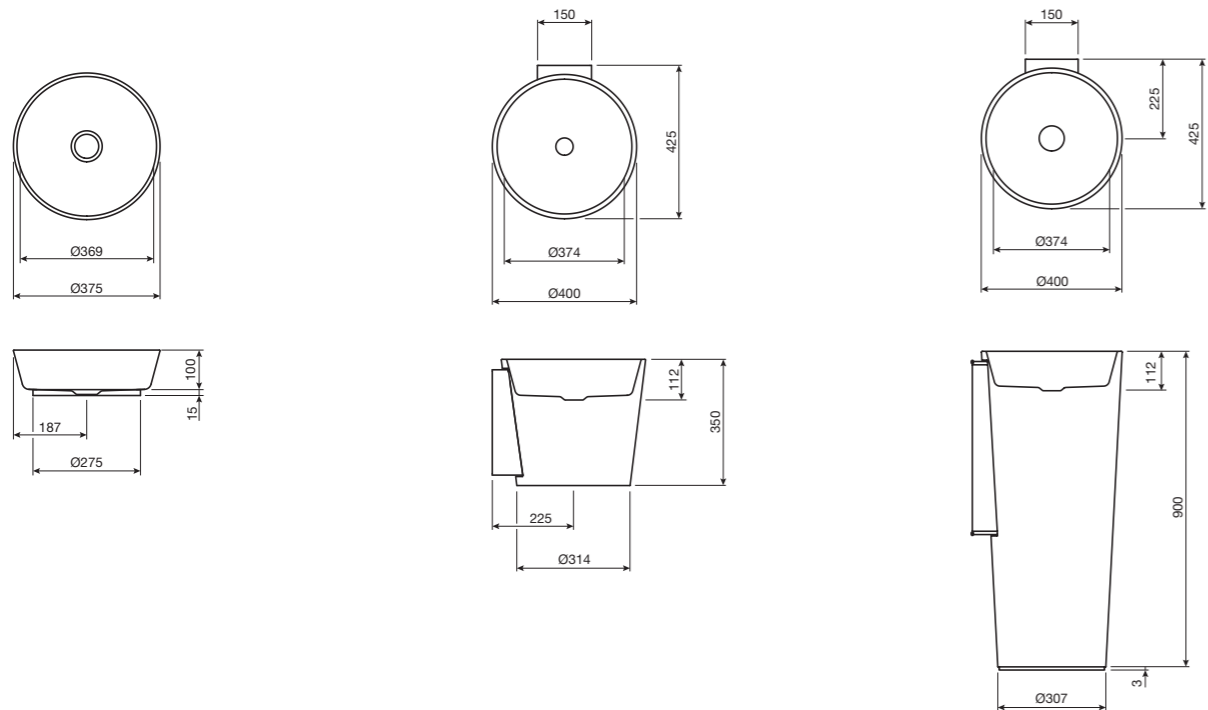

SCOPIO

Scpio 375
Counter Basin
No taphole
9508136

Scpio 400
Wall Basin
No taphole
9508137

Scpio 400
Washstand
No taphole
9508138