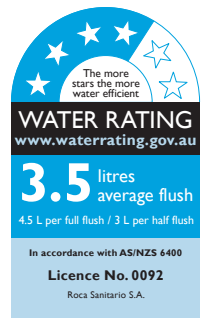

Roca The Gap Rimless Back to Wall Pan with Soft Close Quick Release Seat White (4*)

SPECIFICATIONS

Recommended Use	Domestic, Hotel & Commercial
Material	Vitreous China
Colour	White
Weight of Pan	24.2kg
Toilet Seat	Soft Close Quick Release
Rim Configuration	Rimless
Set Out	S Trap 95mm P Trap 180mm
Outlet Type	Universal S & P Converts to S Trap using plastic S-Bend (included)

WARRANTY

Warranty - Domestic Use	10 Years
Spare Parts & Labour	12 Months

Please refer to Warranty Page for full Terms and Conditions

Dimensions are nominal measurements only.

Disclaimer: Products in this specification manual must by regulation be installed by licensed and registered trade people. The manufacturer/distributor reserves the right to vary specifications or delete models from their range without prior notification. Dimensions are nominal measurements only. Dimensions and set-outs listed are correct at time of publication however the manufacturer/distributor takes no responsibility for printing errors.

Published 12/01/2018

To see the complete Roca range go to www.reece.com.au/bathrooms