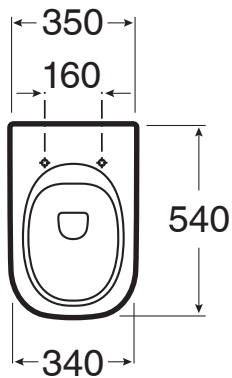

Roca The Gap Rimless Back to Wall Pan with Soft Close Quick Release Seat White (4*)

SPECIFICATIONS

Recommended Use	Domestic, Hotel & Commercial
Material	Vitreous China
Colour	White
Weight of Pan	24.2kg
Toilet Seat	Soft Close Quick Release
Rim Configuration	Rimless
Set Out	S Trap 95mm P Trap 180mm
Outlet Type	Universal S & P Converts to S Trap using plastic S-Bend (included)

WARRANTY

Warranty - Domestic Use	10 Years
Spare Parts & Labour	12 Months

Please refer to Warranty Page for full Terms and Conditions

Dimensions are nominal measurements only.

Disclaimer: Products in this specification manual must by regulation be installed by licensed and registered trade people. The manufacturer/distributor reserves the right to vary specifications or delete models from their range without prior notification. Dimensions are nominal measurements only. Dimensions and set-outs listed are correct at time of publication however the manufacturer/distributor takes no responsibility for printing errors.