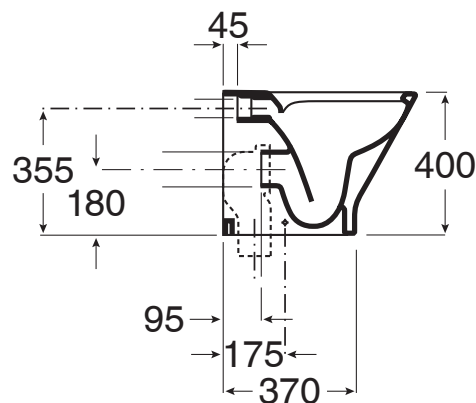

Roca The Gap Rimless Back to Wall Pan with Soft Close Quick Release Seat White (4*)

SPECIFICATIONS

Recommended Use	Domestic, Hotel & Commercial
Material	Vitreous China
Colour	White
Weight of Pan	24.2kg
Toilet Seat	Soft Close Quick Release
Rim Configuration	Rimless
Set Out	S Trap 95mm P Trap 180mm
Outlet Type	Universal S & P Converts to S Trap using plastic S-Bend (included)

WARRANTY

Warranty - Domestic Use	10 Years
Spare Parts & Labour	12 Months

Please refer to Warranty Page for full Terms and Conditions

Dimensions are nominal measurements only.

Disclaimer: Products in this specification manual must by regulation be installed by licensed and registered trade people. The manufacturer/distributor reserves the right to vary specifications or delete models from their range without prior notification. Dimensions are nominal measurements only. Dimensions and set-outs listed are correct at time of publication however the manufacturer/distributor takes no responsibility for printing errors.