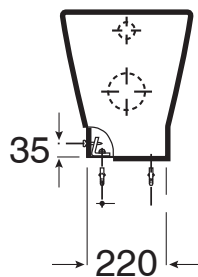

Roca The Gap Rimless Back to Wall Pan with Soft Close Quick Release Seat White (4*)

SPECIFICATIONS

Recommended Use	Domestic, Hotel & Commercial
Material	Vitreous China
Colour	White
Weight of Pan	24.2kg
Toilet Seat	Soft Close Quick Release
Rim Configuration	Rimless
Set Out	S Trap 95mm P Trap 180mm
Outlet Type	Universal S & P Converts to S Trap using plastic S-Bend (included)

WARRANTY

Warranty - Domestic Use	10 Years
Spare Parts & Labour	12 Months

Please refer to Warranty Page for full Terms and Conditions

Dimensions are nominal measurements only.

Disclaimer: Products in this specification manual must by regulation be installed by licensed and registered trade people. The manufacturer/distributor reserves the right to vary specifications or delete models from their range without prior notification. Dimensions are nominal measurements only. Dimensions and set-outs listed are correct at time of publication however the manufacturer/distributor takes no responsibility for printing errors.

Published 12/01/2018

To see the complete Roca range go to www.reece.com.au/bathrooms