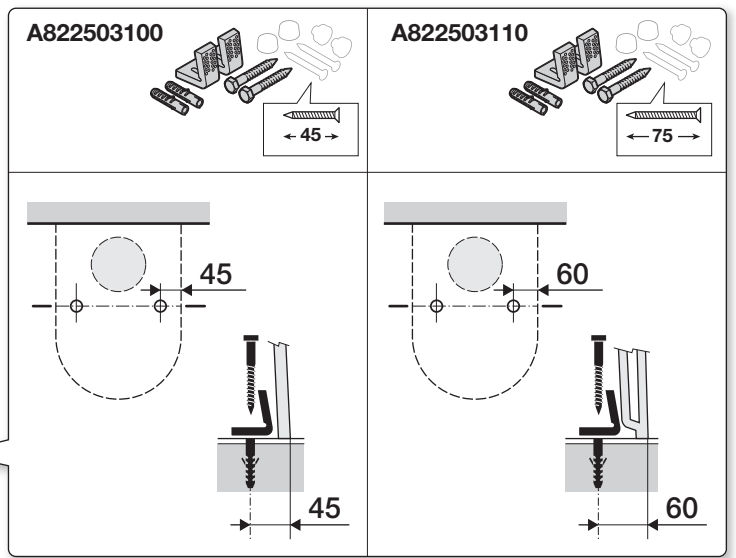

# FLOOR STANDING BACK TO WALL PAN INDEPENDENT CISTERN WC

\* For DAMA SENSO this dimension is 335 mm

## S-TRAP

AV0007000R

RANGE	X (mm)
DAMA	95
DEBBA	
HALL	
MERIDIAN	
The GAP	
INSPIRA	95 (min) 105 (max)
DAMA SENSO	95 (min) 125 (max)

## P-TRAP

RANGE	Y (mm)
DAMA	95
DEBBA	
HALL	
MERIDIAN	
The GAP	
INSPIRA	105
DAMA SENSO	125