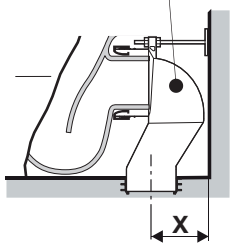

# FLOOR STANDING BACK TO WALL PAN INDEPENDENT CISTERN WC

\* For DAMA SENSO this dimension is 335 mm

## S-TRAP

AV0007000R

RANGE	X (mm)
DAMA	95
DEBBA	
HALL	
MERIDIAN	
The GAP	
INSPIRA	95 (min) 105 (max)
DAMA SENSO	95 (min) 125 (max)