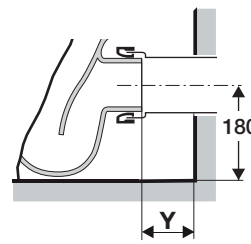

# FLOOR STANDING BACK TO WALL PAN INDEPENDENT CISTERN WC

\* For DAMA SENSO this dimension is 335 mm

## S-TRAP

AV0007000R

RANGE	X (mm)
DAMA	95
DEBBA	
HALL	
MERIDIAN	
The GAP	
INSPIRA	95 (min) 105 (max)
DAMA SENSO	95 (min) 125 (max)

## P-TRAP

RANGE	Y (mm)
DAMA	95
DEBBA	
HALL	
MERIDIAN	
The GAP	
INSPIRA	105
DAMA SENSO	125