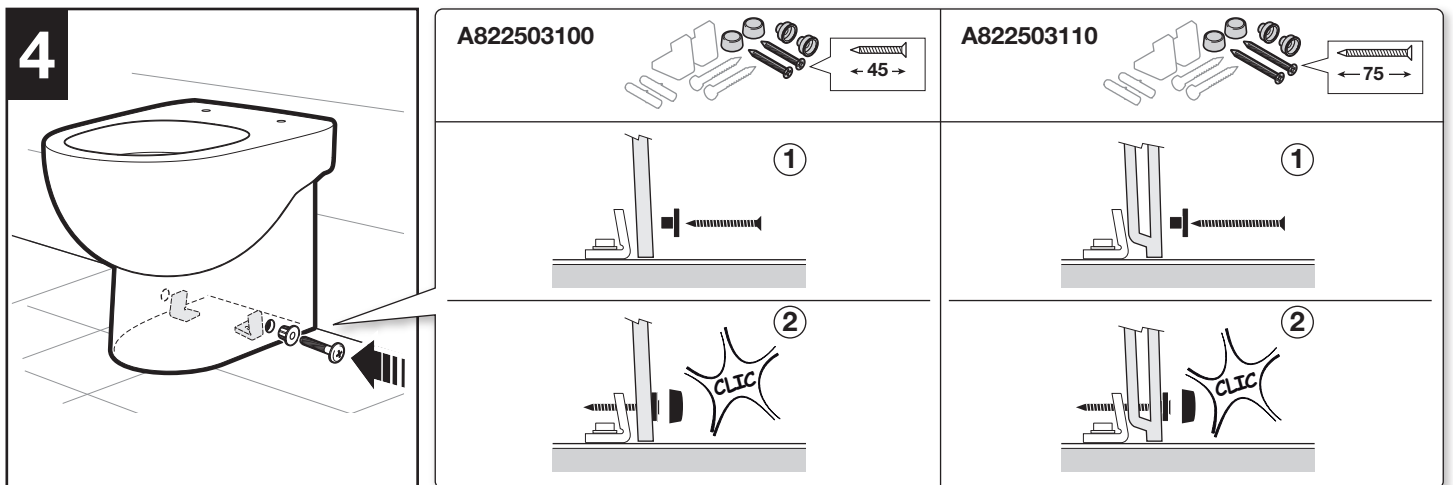

# FLOOR STANDING BACK TO WALL PAN INDEPENDENT CISTERN WC

\* For DAMA SENSO this dimension is 335 mm

## S-TRAP

AV0007000R

RANGE	X (mm)
DAMA	95
DEBBA	
HALL	
MERIDIAN	
The GAP	
INSPIRA	95 (min) 105 (max)
DAMA SENSO	95 (min) 125 (max)

## P-TRAP

RANGE	Y (mm)
DAMA	95
DEBBA	
HALL	
MERIDIAN	
The GAP	
INSPIRA	105
DAMA SENSO	125