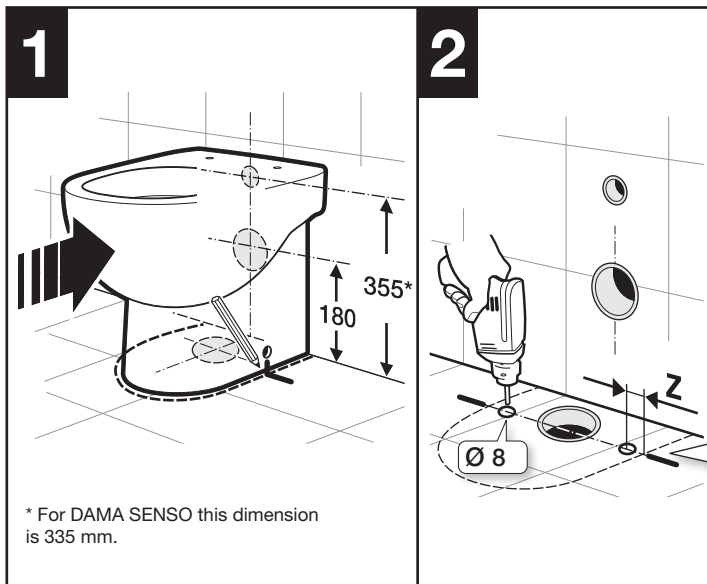

# FLOOR STANDING BACK TO WALL PAN INDEPENDENT CISTERN WC

\* For DAMA SENSO this dimension is 335 mm

## S-TRAP

AV0007000R

RANGE	X (mm)
DAMA	95
DEBBA	
HALL	
MERIDIAN	
The GAP	
INSPIRA	95 (min) 105 (max)
DAMA SENSO	95 (min) 125 (max)

## P-TRAP

RANGE	Y (mm)
DAMA	95
DEBBA	
HALL	
MERIDIAN	
The GAP	
INSPIRA	105
DAMA SENSO	125