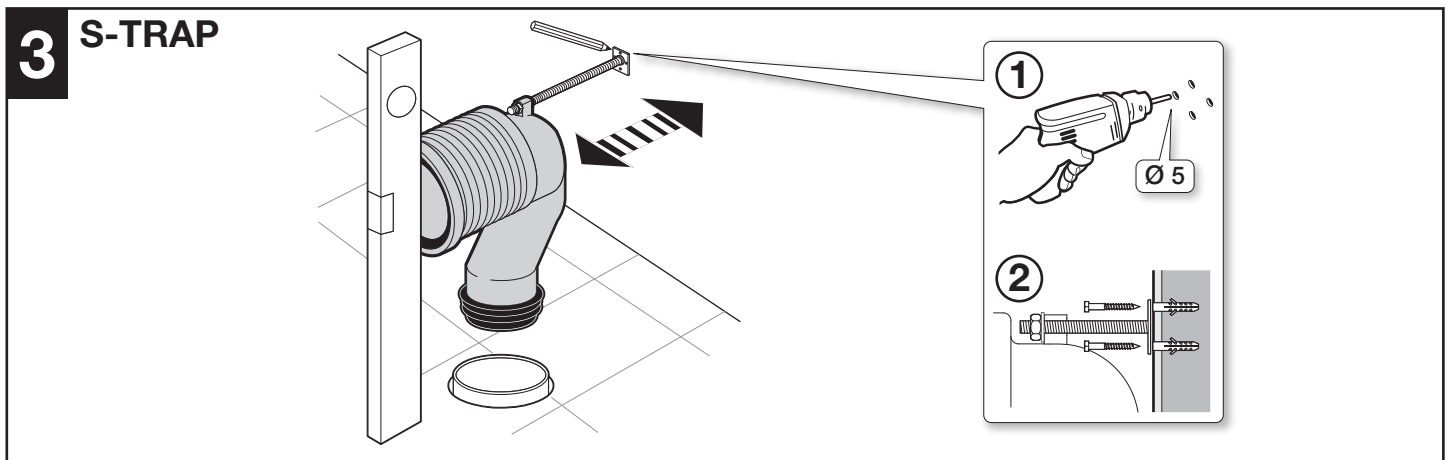

Cleaning Recommendations:

We recommend the use of soapy water or approved cleaners. This product should not be cleaned with abrasive materials. Damage caused by any improper treatment is not covered by the product warranty. Refer to Warranty Conditions