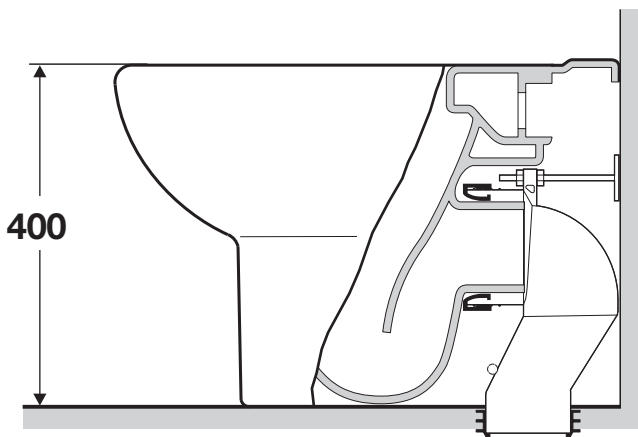

# FLOOR STANDING BACK TO WALL PAN INDEPENDENT CISTERN WC

\* For DAMA SENSO this dimension is 335 mm

## S-TRAP

AV0007000R

RANGE	X (mm)
DAMA	95
DEBBA	
HALL	
MERIDIAN	
The GAP	
INSPIRA	95 (min) 105 (max)
DAMA SENSO	95 (min) 125 (max)

## P-TRAP

RANGE	Y (mm)
DAMA	95
DEBBA	
HALL	
MERIDIAN	
The GAP	
INSPIRA	105
DAMA SENSO	125