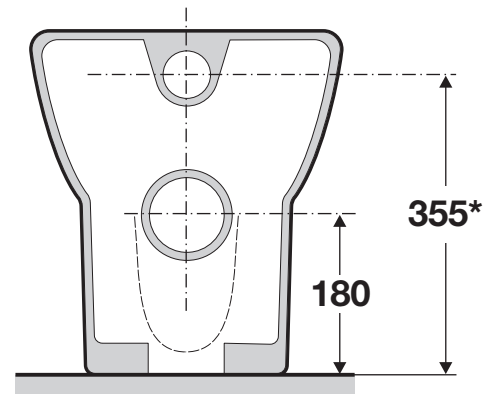

# FLOOR STANDING BACK TO WALL PAN INDEPENDENT CISTERN WC

\* For DAMA SENSO this dimension is 335 mm

## S-TRAP

AV0007000R

RANGE	X (mm)
DAMA	95
DEBBA	
HALL	
MERIDIAN	
The GAP	
INSPIRA	95 (min) 105 (max)
DAMA SENSO	95 (min) 125 (max)

## P-TRAP

RANGE	Y (mm)
DAMA	95
DEBBA	
HALL	
MERIDIAN	
The GAP	
INSPIRA	105
DAMA SENSO	125