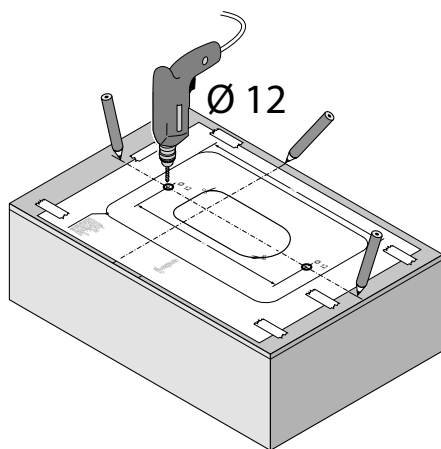

VAL SQUARE COUNTER BASIN 550MM

INSTALLATION INSTRUCTIONS

8.1228.2

Waschtisch-Schale
Vasque pour table de toilette
Bacino
Washbasin in bowl
Lavabo de sobreencimera
Waskom
Umyvadlová mísa
Praustuvas – dubuo
Umywalka nabladowa
Mosdótá
Раковина-чаша
Стоящ умивалник

8.9828.2

Schablone
Gabarit
Sagoma
Template
Plantilla
Sjabloon
Šablona
Šablonas
Szablon
Sablon
Лекало
Шаблон

1