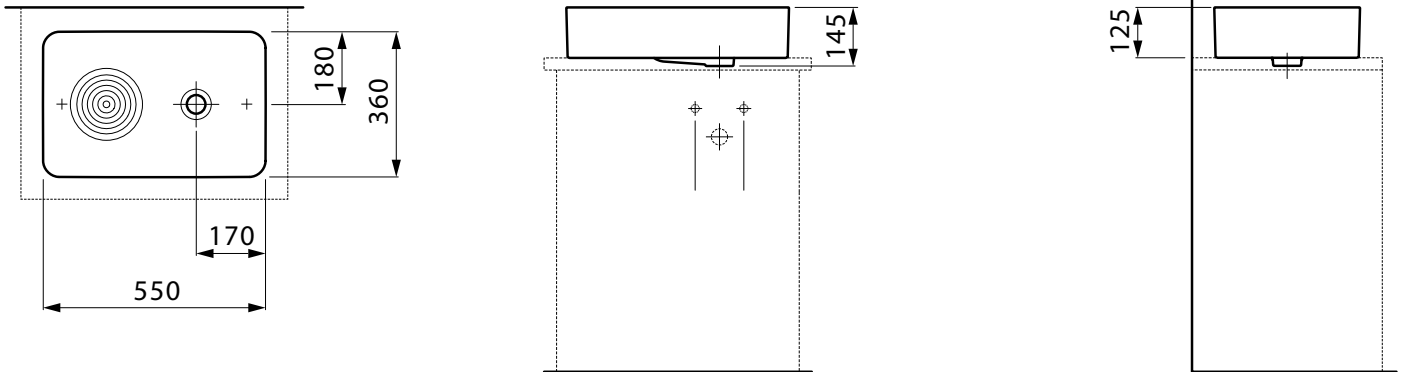

VAL SQUARE COUNTER BASIN 550MM

Dimensions are nominal measurements only.

SPECIFICATIONS

Recommended Use	Domestic, Hotel and Commercial
Material	Saphirkeramic
Colour	White
Capacity	4.9 Litres
Weight	10.0kg
Fixing	Template & Fastening Kit (included) Waterproof Flexible Sealant (not included)
Taphole	No Taphole
Overflow	Yes
Tapware	Sold Separately
Plug & Waste	Suits 32x40mm Overflow Waste (not included)