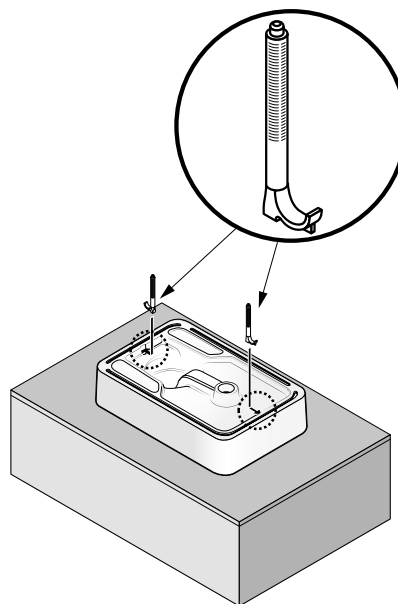

Damage caused by any improper treatment is not covered by the product warranty. Refer to Warranty Conditions.

VAL SQUARE COUNTER BASIN 550MM

INSTALLATION INSTRUCTIONS

8.1228.2

Waschtisch-Schale
 Vasque pour table de toilette
 Bacino
 Washbasin in bowl
 Lavabo de sobreencimera
 Waskom
 Umyvadlová mísa
 Praustuvas – dubuo
 Umywalka nabladowa
 Mosdótá
 Раковина-чаша
 Стоящ умивалник

8.9828.2

Schablone
 Gabarit
 Sagoma
 Template
 Plantilla
 Sjabloon
 Šablona
 Šablonas
 Szablon
 Sablon
 Лекало
 Шаблон

1

2

3

4

5

6