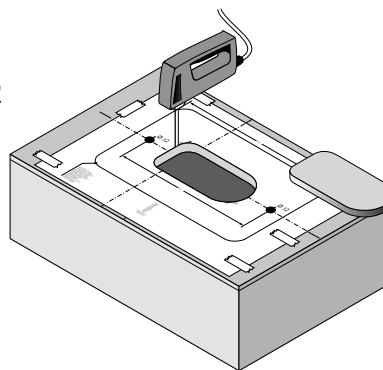

VAL SQUARE COUNTER BASIN 550MM

INSTALLATION INSTRUCTIONS

8.1228.2

Waschtisch-Schale
Vasque pour table de toilette
Bacino
Washbasin in bowl
Lavabo de sobreencimera
Waskom
Umyvadlová mísa
Praustuvas – dubuo
Umywalka nabladowa
Mosdótá
Раковина-чаша
Стоящ умивалник

8.9828.2

Schablone
Gabarit
Sagoma
Template
Plantilla
Sjabloon
Šablona
Šablonas
Szablon
Sablon
Лекало
Шаблон

1

2

3

4

5

6