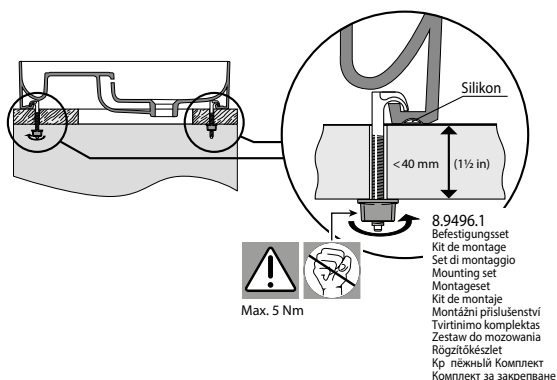

Damage caused by any improper treatment is not covered by the product warranty. Refer to Warranty Conditions.

VAL SQUARE COUNTER BASIN 550MM

INSTALLATION INSTRUCTIONS

8.1228.2

Waschtisch-Schale
 Vasque pour table de toilette
 Bacino
 Washbasin in bowl
 Lavabo de sobreencimera
 Waskom
 Umyvadlová mísa
 Praustuvas – dubuo
 Umywalka nabladowa
 Mosdótá
 Раковина-чаша
 Стоящ умивалник

8.9828.2

Schablone
 Gabarit
 Sagoma
 Template
 Plantilla
 Sjabloon
 Šablona
 Šablonas
 Szablon
 Sablon
 Лекало
 Шаблон

1

2

3

4

5

6