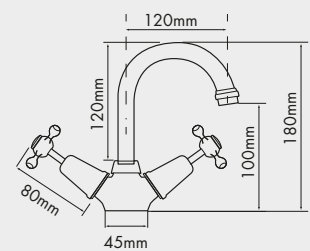

9507639

Classic Swivel Basin Twinner