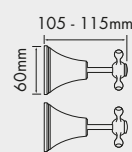

9507570

Classic Wall Top Assemblies