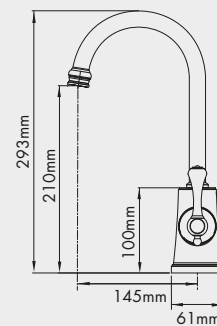

9507621

**Classic Small Porcelain
Lever Sink Mixer**