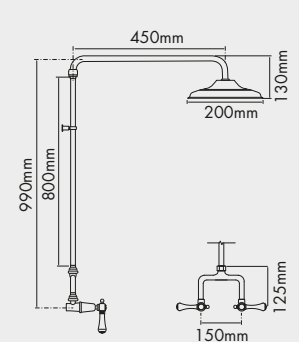

9507543
Classic Exposed Shower Set