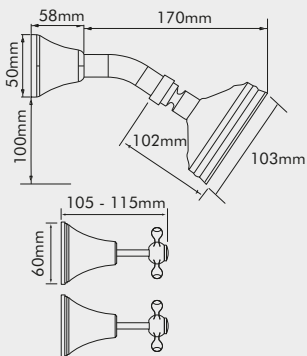

9507767
Classic Shower Set