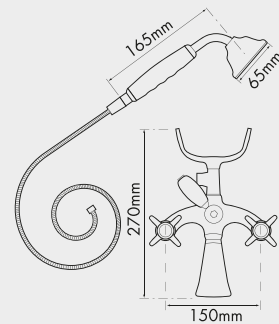

Also available in 150mm and 250mm
150mm available in brass gold

Classic 200mm Bath Set

Also available in brass gold
Available with standard and porcelain levers
Also available in 150mm and 250mm

Classic Wall Mounted Shower/Bath Set

WELS 3 Star, 9L/min
Also available in standard
and porcelain levers

9507581
Classic 200mm Bath Outlet

9507585
Classic 200mm Bath Set

9507601
Classic Wall Mounted
Shower/Bath Set

CLASSIC

Classic Swivel Wall Set