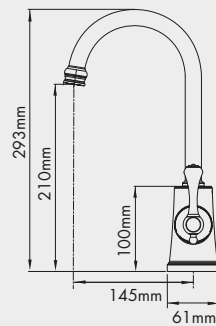

9507619

Classic Small Sink Mixer