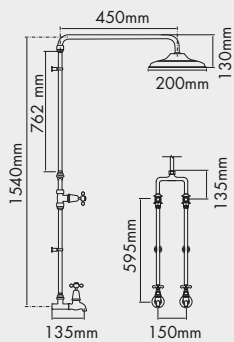

9507559
Classic Exposed Bath/Shower Set