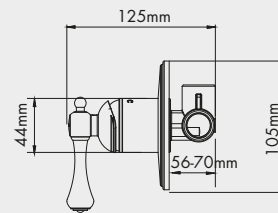

9507547
Classic Shower/Bath Mixer