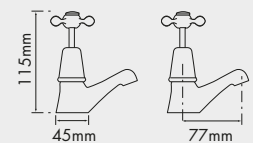

9507603

Classic Pillar Taps