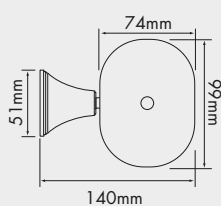

9507732
Classic Soap Dish