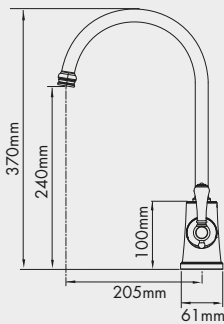

CLASSIC

WELS 5 Star, 5L/min
Also available in brass gold
Also available with porcelain lever

WELS 5 Star, 5L/min
Also available in brass gold
Also available with porcelain levers

Classic Washing Machine Stops

Also available in brass gold
Also available with standard and porcelain levers

Classic Plug 40mm

Also available in brass gold
Also available in 32mm

9507623