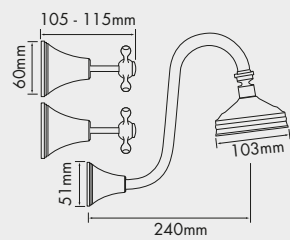

9507553
Classic Gooseneck Shower Set