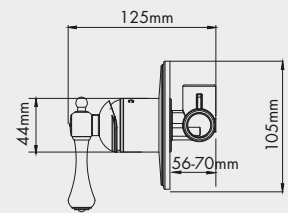

9507549
Classic Porcelain Lever Shower/Bath Mixer