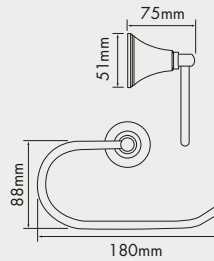

Also available in brass gold
Also available in 32mm

9507623

Classic Large Sink Mixer

9507634

Classic Sink Twinner

9507626

Classic Washing Machine Stops

32 or 40mm

9507763

Classic Plug 40mm

CLASSIC

Classic 600mm Single Towel Rail

Also available in brass gold
Also available in 300mm,
750mm and 900mm

Classic 600mm Double Towel Rail

Also available in brass gold
Also available in 750mm and 900mm
Available in 300mm in chrome

Classic Toilet Roll Holder

Also available in brass gold

Classic Towel Ring

Also available in brass gold

9507713

Classic 600mm Single
Towel Rail

9507719

Classic 600mm Double
Towel Rail