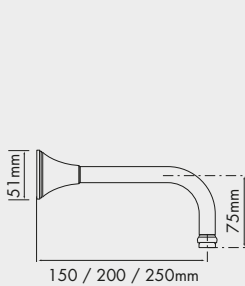

9507581
Classic 200mm Bath Outlet