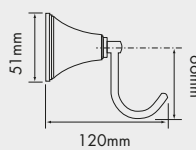

9507736
Classic Robe Hook