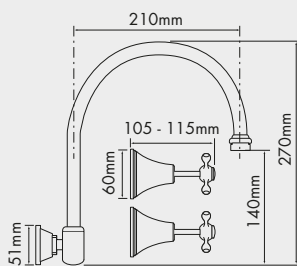

9507645

Classic Swivel Wall Set