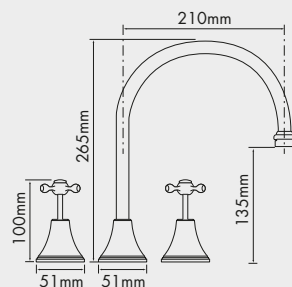

9507613

Classic Swivel Hob Spa Set

9507570

Classic Wall Top Assemblies