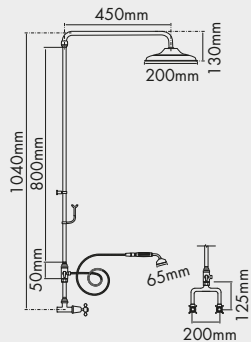

9507740
Classic Exposed Telephone Style Shower Set