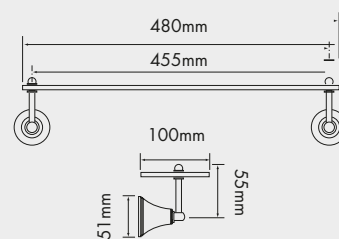

Classic Shower Shelf
Also available in brass gold

9507732
Classic Soap Dish

9507734
Classic Toothbrush Holder

9507736
Classic Robe Hook

9507738
Classic Shower Shelf

Bathroom Happiness™

Visit any one of our 300 showrooms around Australia for all the latest products, concepts and inspiration to make your bathroom whatever you want it to be. And for the ultimate bathroom experience, go to one of our new bathroom life™ stores where you will find the biggest range of leading Australian and international brands.