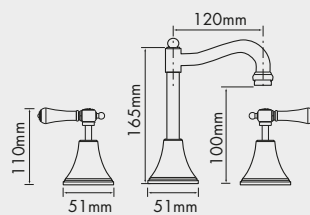

9507576

Classic English Porcelain
Lever Basin Set