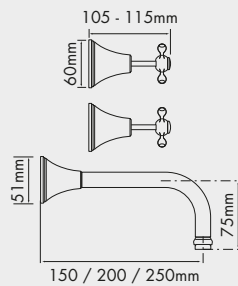

9507585
Classic 200mm Bath Set