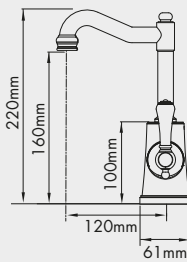

CLASSIC

Classic Basin Mixer

WELS 5 Star, 5L/min
Also available in brass gold
Also available with porcelain lever

Classic English Basin Mixer

WELS 5 Star, 5L/min
Also available in brass gold

**Classic English Porcelain
Lever Basin Mixer**

WELS 5 Star, 5L/min
Also available in brass gold