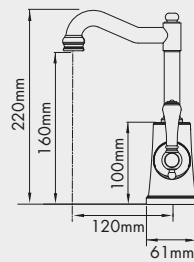

CLASSIC

Classic Basin Mixer

WELS 5 Star, 5L/min
Also available in brass gold
Also available with porcelain lever

Classic English Basin Mixer

WELS 5 Star, 5L/min
Also available in brass gold

**Classic English Porcelain
Lever Basin Mixer**

WELS 5 Star, 5L/min
Also available in brass gold