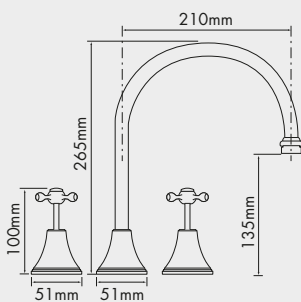

9507608

Classic Swivel Hob Kitchen Set