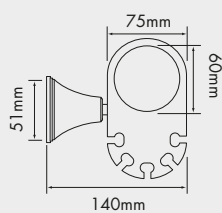

9507734
Classic Toothbrush Holder