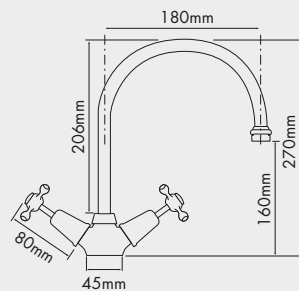

CLASSIC

WELS 5 Star, 5L/min
Also available in brass gold
Also available with porcelain lever

WELS 5 Star, 5L/min
Also available in brass gold
Also available with porcelain levers

Classic Washing Machine Stops

Also available in brass gold
Also available with standard and porcelain levers

Classic Plug 40mm

Also available in brass gold
Also available in 32mm

9507634