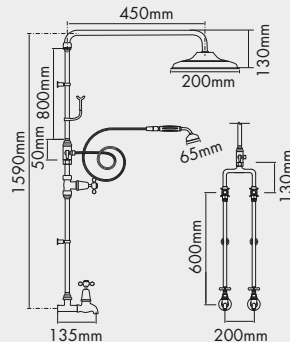

Classic Exposed Shower Set

WELS 3 Star, 9L/min
Also available in brass gold
Also available with standard and porcelain levers

9507559
Classic Exposed Bath/Shower Set

9507740
Classic Exposed Telephone Style Shower Set