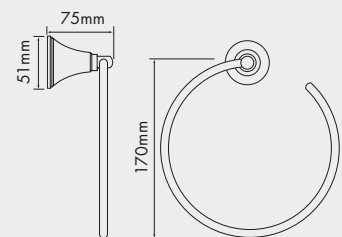

Also available in 150mm and 250mm
150mm available in brass gold

Classic 200mm Bath Set

Also available in brass gold
Available with standard and porcelain levers
Also available in 150mm and 250mm

Classic Wall Mounted Shower/Bath Set

9507763

Classic Plug 40mm

CLASSIC

Classic 600mm Single Towel Rail

Also available in brass gold
Also available in 300mm,
750mm and 900mm

Classic 600mm Double Towel Rail

Also available in brass gold
Also available in 750mm and 900mm
Available in 300mm in chrome

Classic Toilet Roll Holder

Also available in brass gold

Classic Towel Ring

Also available in brass gold

9507713

Classic 600mm Single
Towel Rail

9507719

Classic 600mm Double
Towel Rail