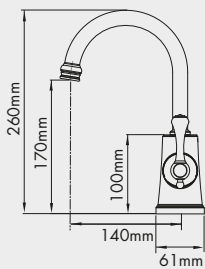

CLASSIC

Classic Basin Mixer

WELS 5 Star, 5L/min
Also available in brass gold
Also available with porcelain lever

Classic English Basin Mixer

WELS 5 Star, 5L/min
Also available in brass gold

**Classic English Porcelain
Lever Basin Mixer**

WELS 5 Star, 5L/min
Also available in brass gold