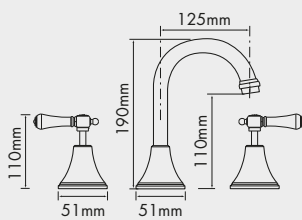

9507578

Classic Basin Set