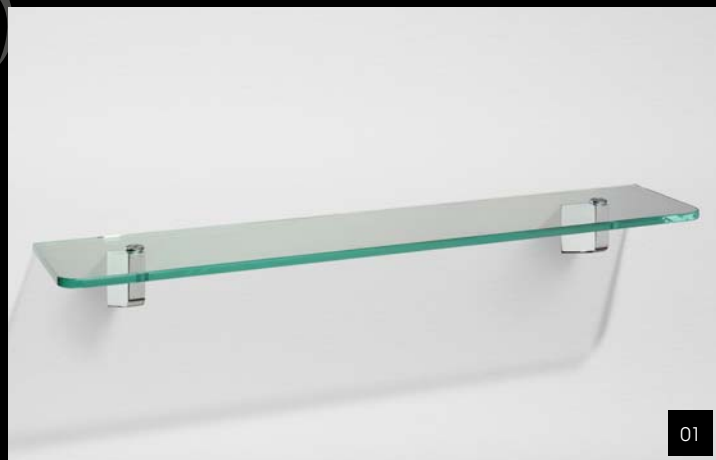

05 SINGLE TOWEL RAIL
*Chrome finish 400mm,
857mm, 983mm*

06 DOUBLE TOWEL RAIL
Chrome finish 867mm, 993mm

07 ROBE HOOK
Chrome finish

08 WALL MOUNTED SOAP DISH
White matte

09 GUEST TOWEL RAIL
Chrome finish

10 WALL MOUNTED SOAP DISPENSER
White matte

11 WALL MOUNTED TUMBLER
White matte

** Towel bar lengths given are
taken from widest points.*

11

S3 COLLECTION

SIMPLICITY AND STYLE PERFECTLY COMPLEMENT ONE ANOTHER IN THE S3 COLLECTION, ALLOWING YOU TO ADD JUST THE RIGHT PERSONAL TOUCH TO YOUR BATHROOM. ALL COMPLEMENTED BY A HARD WEARING DICHROMATED FINISH FOR YEARS OF SHINING PERFORMANCE.

-
- 01 GLASS SHELF
500mm
-
- 02 TOILET BRUSH SET
-
- 03 DOUBLE TOWEL BAR
777mm, 903mm
-
- 04 TOWEL BAR
320mm, 777mm, 903mm
-
- 05 WALL MOUNTED SOAP DISPENSER
-
- 06 ROBE HOOK
-
- 07 SOAP DISH
-
- 08 TOILET ROLL HOLDER
-
- 09 TOWEL RING
200mm
-