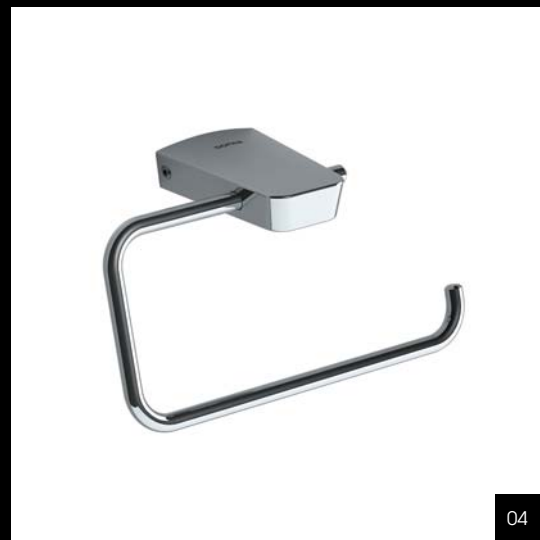

S6 COLLECTION

AN EXCITING INTERPLAY OF STRONG GEOMETRIC SHAPES AND SOFTER CURVES, THE S6 ACCESSORY COLLECTION EMBODIES THE SPIRIT OF MODERN DESIGN. THIS VISUALLY STRIKING RANGE WILL HELP TO MAKE EVERY MOMENT IN THE BATHROOM PURE JOY.