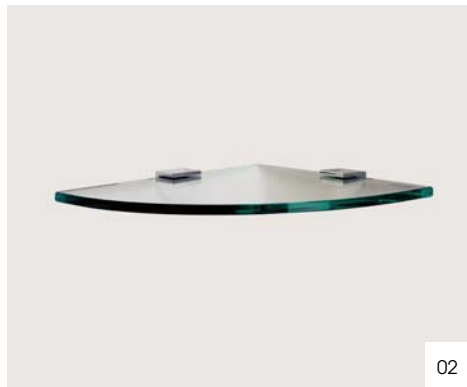

02

- 01 GLASS SHELF
  450mm

- 02 CORNER GLASS SHELF