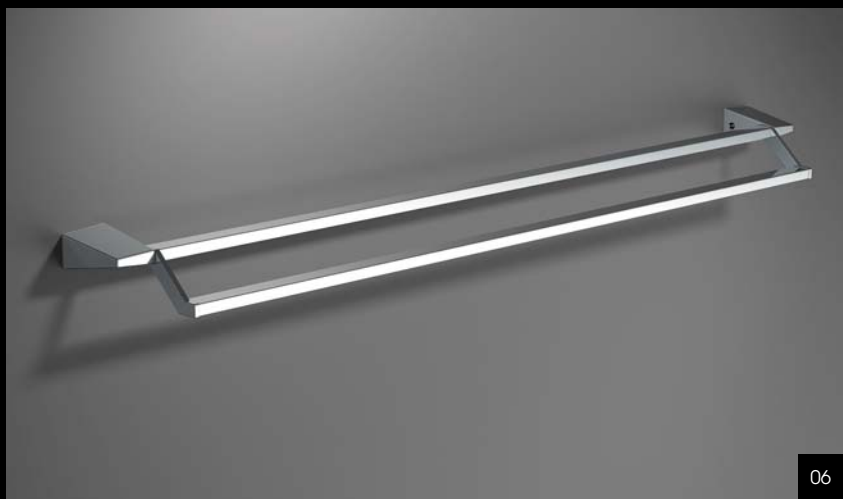

S2 COLLECTION

STRIKING GEOMETRIC FORMS AND PRECISE LINES COME TOGETHER TO CREATE THE STUNNING S2 COLLECTION. SUPERBLY FINISHED, EACH PIECE INTEGRATES PERFECTLY WITH THE NEXT FOR THE ULTIMATE CONTEMPORARY LOOK.