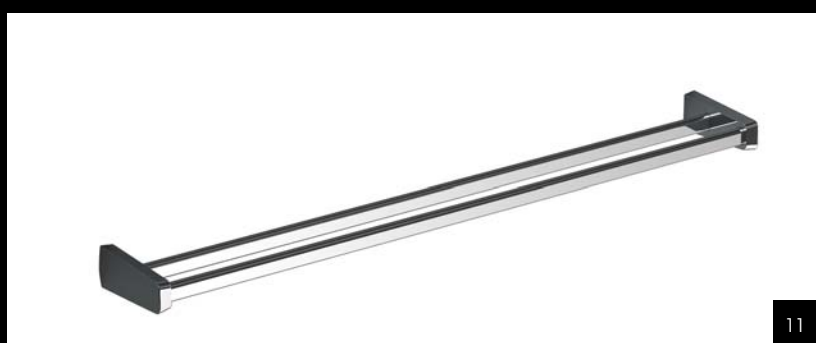

- 11 DOUBLE TOWEL BAR
778mm, 908mm

* Towel bar lengths given are taken from widest points.

08

07

10

09

11

TECNO COLLECTION