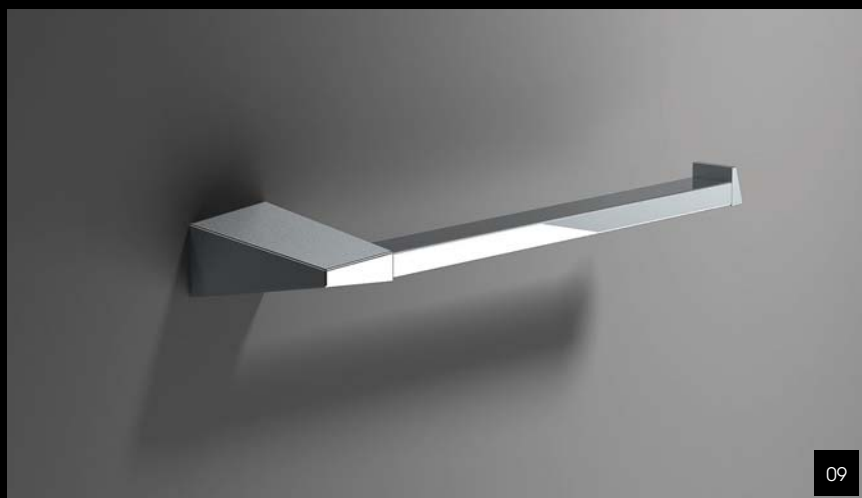

07

08

09

10

01 WALL MOUNTED TOILET BRUSH SET
White matt

02 SWIVEL TOWEL BAR
Chrome finish

03 TOILET ROLL HOLDER
Chrome finish

04 TOILET ROLL HOLDER WITH COVER
Chrome finish

05 SINGLE TOWEL RAIL
*Chrome finish 400mm,
857mm, 983mm*

06 DOUBLE TOWEL RAIL
Chrome finish 867mm, 993mm

07 ROBE HOOK
Chrome finish

08 WALL MOUNTED SOAP DISH
White matte

09 GUEST TOWEL RAIL
Chrome finish

10 WALL MOUNTED SOAP DISPENSER
White matte

11 WALL MOUNTED TUMBLER
White matte

** Towel bar lengths given are
taken from widest points.*

11