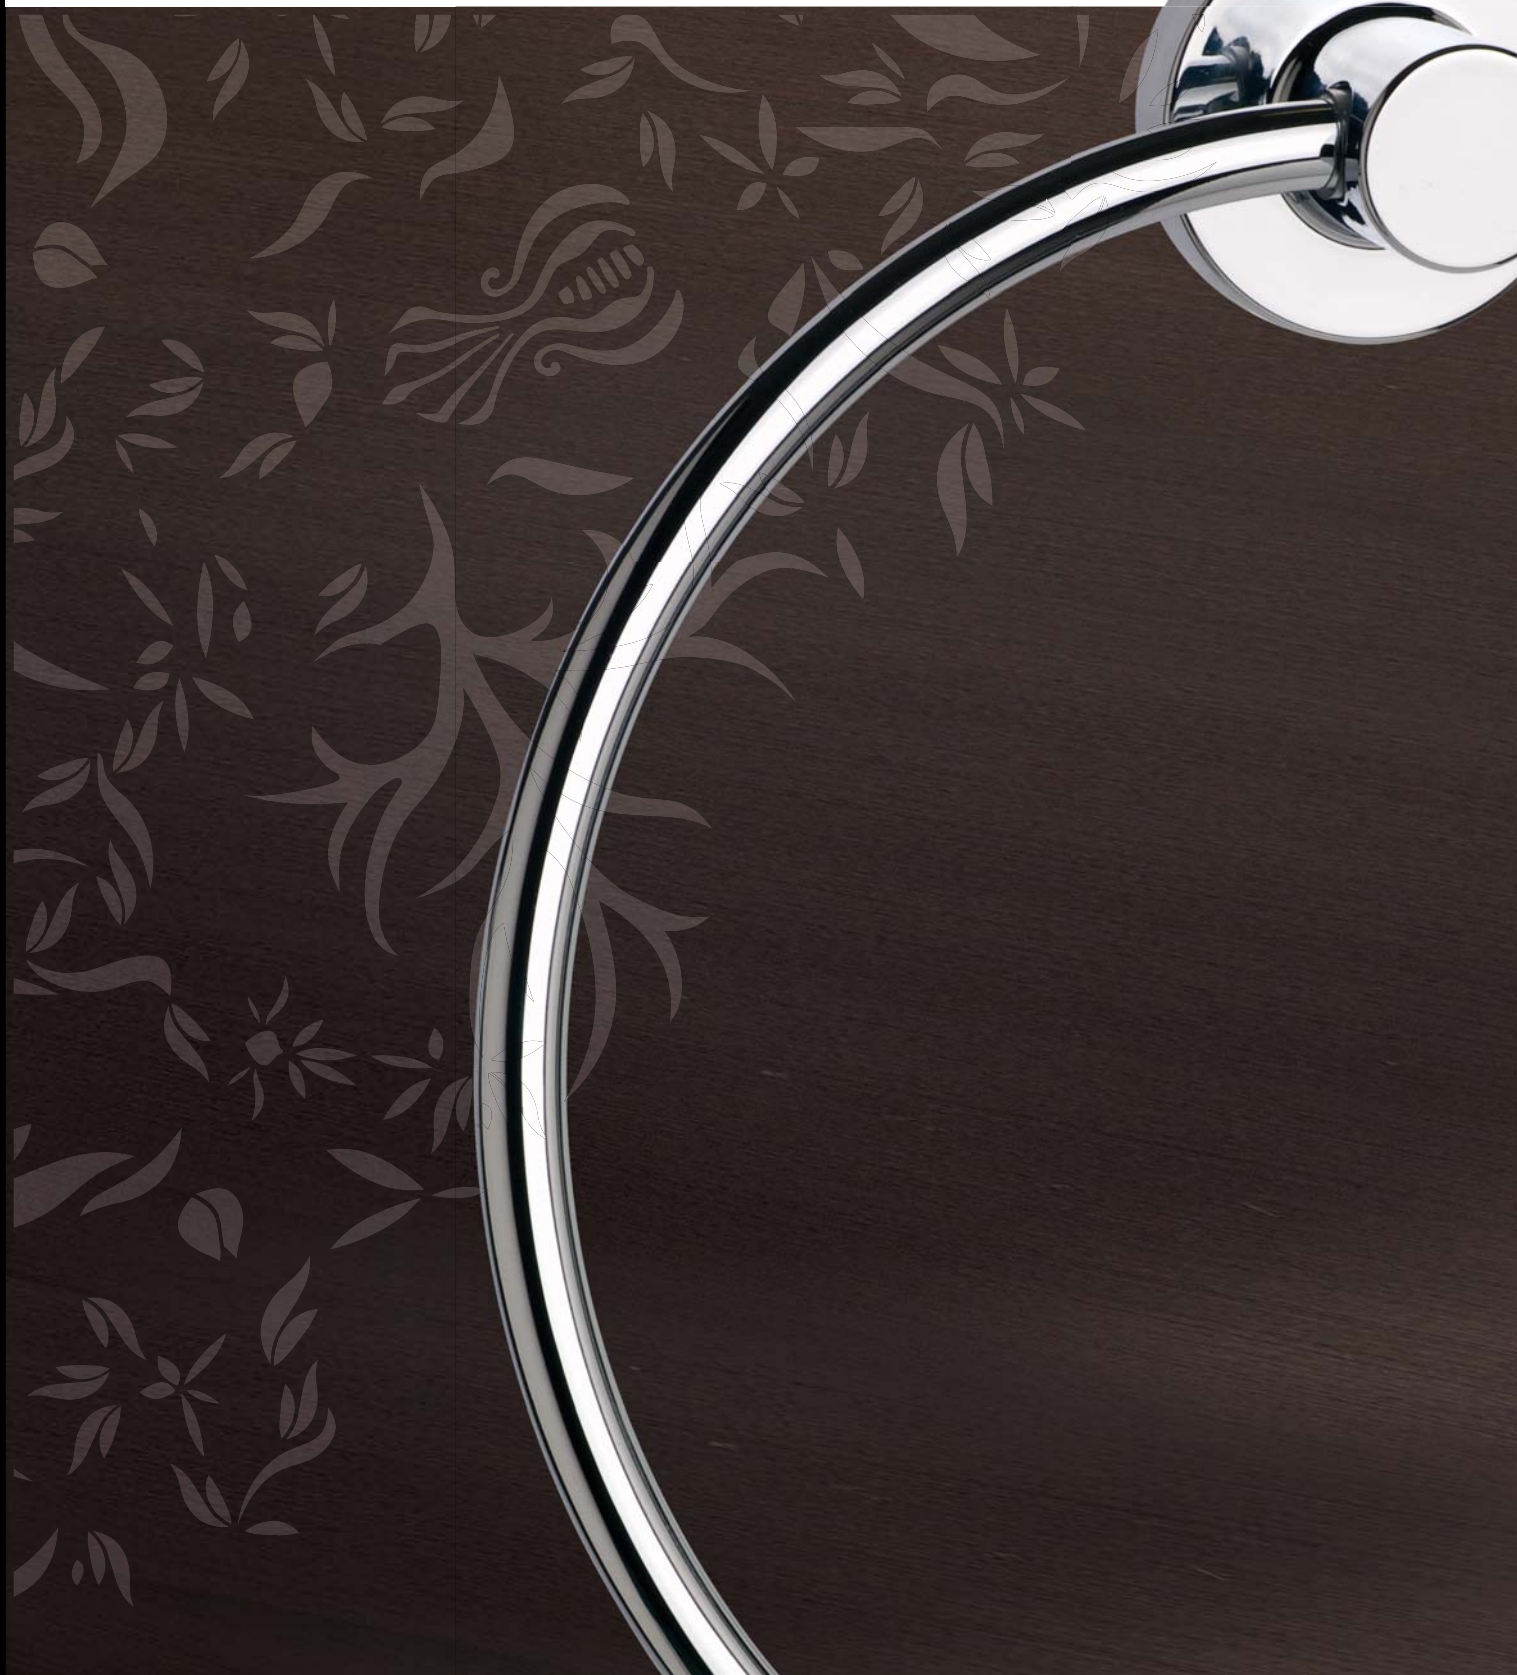

sonia. accessories

Reece Product Quality Guarantee

Sonia accessories enjoy a 7 year product replacement warranty. For full warranty details visit www.reece.com.au/warranties

sonia. accessories

DESIGNED AND MANUFACTURED IN SPAIN, SONIA IS ONE OF THE WORLD'S LEADING NAMES IN BATHROOM ACCESSORIES. THE SONIA RANGE PROUDLY DISPLAYS THE LATIN FLAIR OF ITS HERITAGE. ORIGINAL. EXPRESSIVE. CONFIDENT. SONIA'S DESIGN TEAM STRIVE RELENTLESSLY TO CREATE STUNNING INDIVIDUAL OBJECTS OF THE HIGHEST STANDARD. THEIR CREATIVE PASSION IS MATCHED BY AN OBSESSIVE COMMITMENT TO QUALITY IN CONSTRUCTION. SONIA PRODUCTS ARE MADE WITH ZAMAK, AN ALLOY THAT CONTAINS PURE ZINC. THIS INCREASES STRENGTH WHILE ALLOWING FOR THE CREATION OF DELICATE AND HIGHLY ACCURATE FORMS. EACH PIECE IS THEN PROTECTED BY A HIGH QUALITY DICHROMATED FINISH THAT IS CORROSION RESISTANT, INCREDIBLY DURABLE AND UNIQUELY BEAUTIFUL.

07

08

09

10

01 WALL MOUNTED TOILET BRUSH SET
White matt

02 SWIVEL TOWEL BAR
Chrome finish

03 TOILET ROLL HOLDER
Chrome finish

04 TOILET ROLL HOLDER WITH COVER
Chrome finish

05 SINGLE TOWEL RAIL
*Chrome finish 400mm,
857mm, 983mm*

06 DOUBLE TOWEL RAIL
Chrome finish 867mm, 993mm

07 ROBE HOOK
Chrome finish

08 WALL MOUNTED SOAP DISH
White matte

09 GUEST TOWEL RAIL
Chrome finish

10 WALL MOUNTED SOAP DISPENSER
White matte