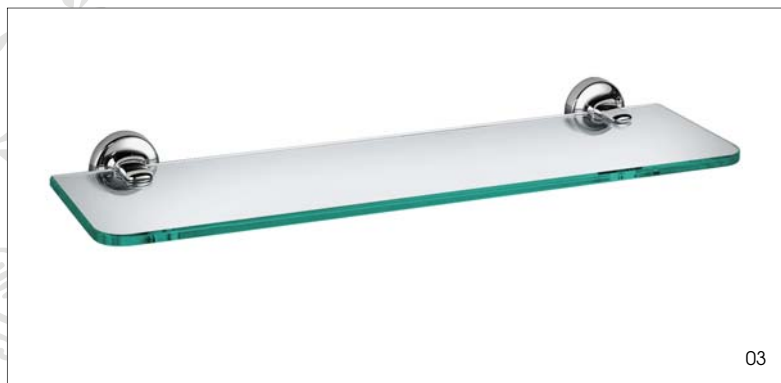

- 15 TOWEL RACK
660mm

- 16 DOUBLE TOILET ROLL HOLDER

- 17 OPEN TOWEL RING
large

- 18 TOWEL RING
210mm

- 19 SWIVEL DOUBLE BAR
434mm

- 20 SOAP DISH

- 21 GLASS TUMBLER HOLDER

* Towel bar lengths given are taken from widest points.

DYNAMIC COLLECTION

01

02

- 01 GLASS SHELF
450mm

- 02 CORNER GLASS SHELF

E-PLUS COLLECTION

INSPIRED BY CLASSIC LINES, THE E-PLUS COLLECTION BRINGS TIMELESS SOPHISTICATION TO THE BATHROOM. THIS COHESIVE AND INTELLIGENTLY DESIGNED ACCESSORY RANGE WILL HELP TO MAKE YOUR BATHROOM AS PRACTICAL AS IT IS BEAUTIFUL.

07

08

09

10

11

12

- 01 TOWEL BAR
330mm, 790mm
- 02 DOUBLE TOWEL BAR
790mm
- 03 GLASS SHELF 450MM CHROME
330mm (to fixing point)
- 04 ROBE HOOK CHROME
50mm
- 05 TOWEL RING 180MM CHROME
- 06 WALL TUMBLER HOLDER
Glass and Chrome
105mm high, 116mm projection
- 07 GROOVED METAL SOAP DISH
107mm long, 106 projection
- 08 WALL MOUNT SOAP DISPENSER
Glass and Chrome
142mm high, 132mm projection
- 09 TOILET ROLL HOLDER
137mm long, 94mm projection
- 10 DOUBLE SPARE ROLL HOLDER
282mm long
- 11 SPARE ROLL HOLDER
178mm long
- 12 WALL MOUNT TOILET BRUSH SET