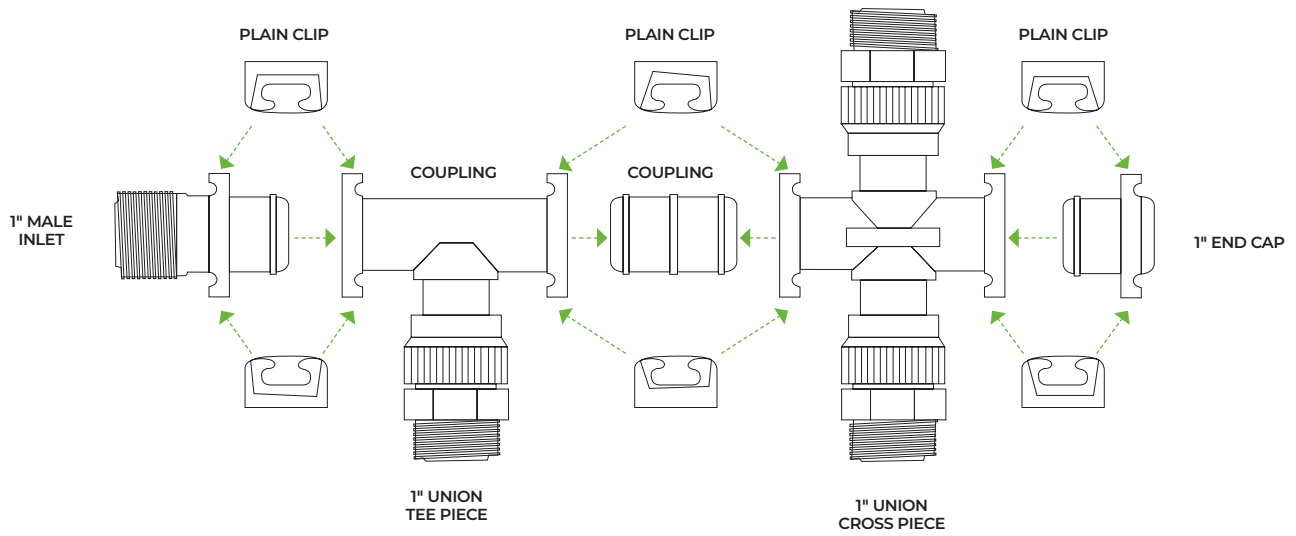

FastFit Manifold

The ENKi FastFit Manifold is a strong, versatile and easy to use system for irrigation installers. The large selection allows for an endless number of configurations.

How it works

ENKi FastFit Manifold Fittings are assembled by inserting the coupling between two fittings, pressing the fitting together and sliding the locking clips over the lugs. Each join requires two clips and a coupling, except the inlet and the end cap which have built-in coupling.

Code	Description	Size
1542925	ENKi FastFit Manifold Coupling	25mm

Code	Description	Size
1542929	ENKi FastFit Manifold Union Valve Adaptor	25mm

Code	Description
1542926	ENKi FastFit Manifold Plain Clip

Code	Description
1542927	ENKi FastFit Manifold Wall Mount Clip

Underground Example

Wall Mounted Example

Micro Irrigation Fittings

ENKi offer a range of Micro Fittings designed for standard low pressure poly tube, built for enhanced chemical resistance. Available in 13mm, 19mm, and 25mm.