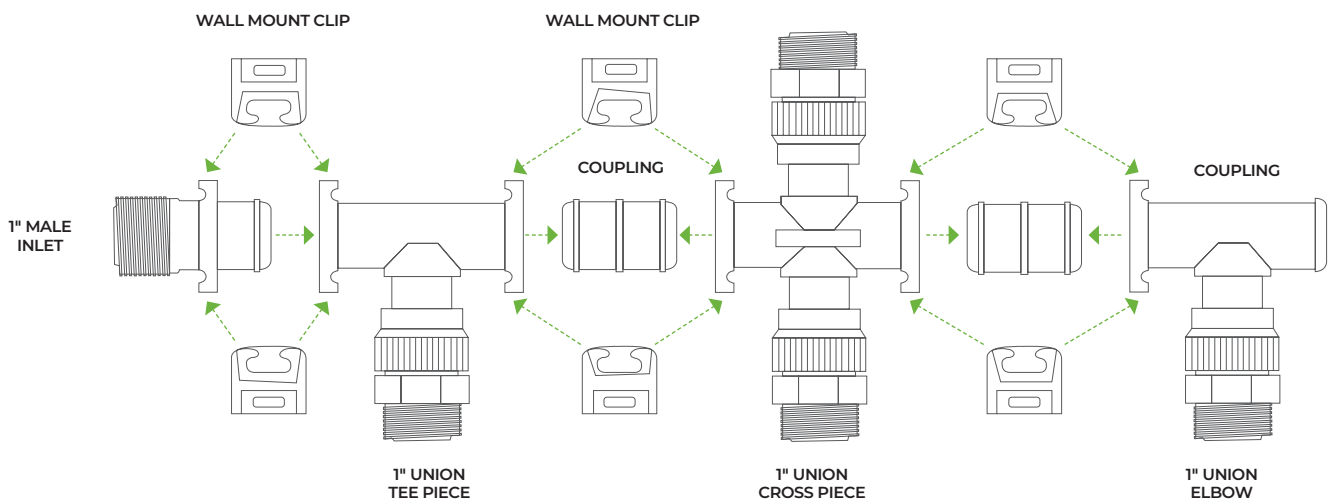

FastFit Manifold

The ENKi FastFit Manifold is a strong, versatile and easy to use system for irrigation installers. The large selection allows for an endless number of configurations.

How it works

ENKi FastFit Manifold Fittings are assembled by inserting the coupling between two fittings, pressing the fitting together and sliding the locking clips over the lugs. Each join requires two clips and a coupling, except the inlet and the end cap which have built-in coupling.

Benefits

- Fast to install with just one push clip
- Can be pressurised immediately without tools or glue
- Unique O ring design prevents overtightening – and eliminates leaks
- Union fittings allow for easy removal or addition of valves without disassembling the manifold
- UV resistant and durable, made from virgin engineered plastics

Code	Description	Size
1542925	ENKi FastFit Manifold Coupling	25mm

Code	Description	Size
1542929	ENKi FastFit Manifold Union Valve Adaptor	25mm

Code	Description
1542926	ENKi FastFit Manifold Plain Clip

Code	Description
1542927	ENKi FastFit Manifold Wall Mount Clip

Underground Example

Wall Mounted Example

Micro Irrigation Fittings

ENKi offer a range of Micro Fittings designed for standard low pressure poly tube, built for enhanced chemical resistance. Available in 13mm, 19mm, and 25mm.